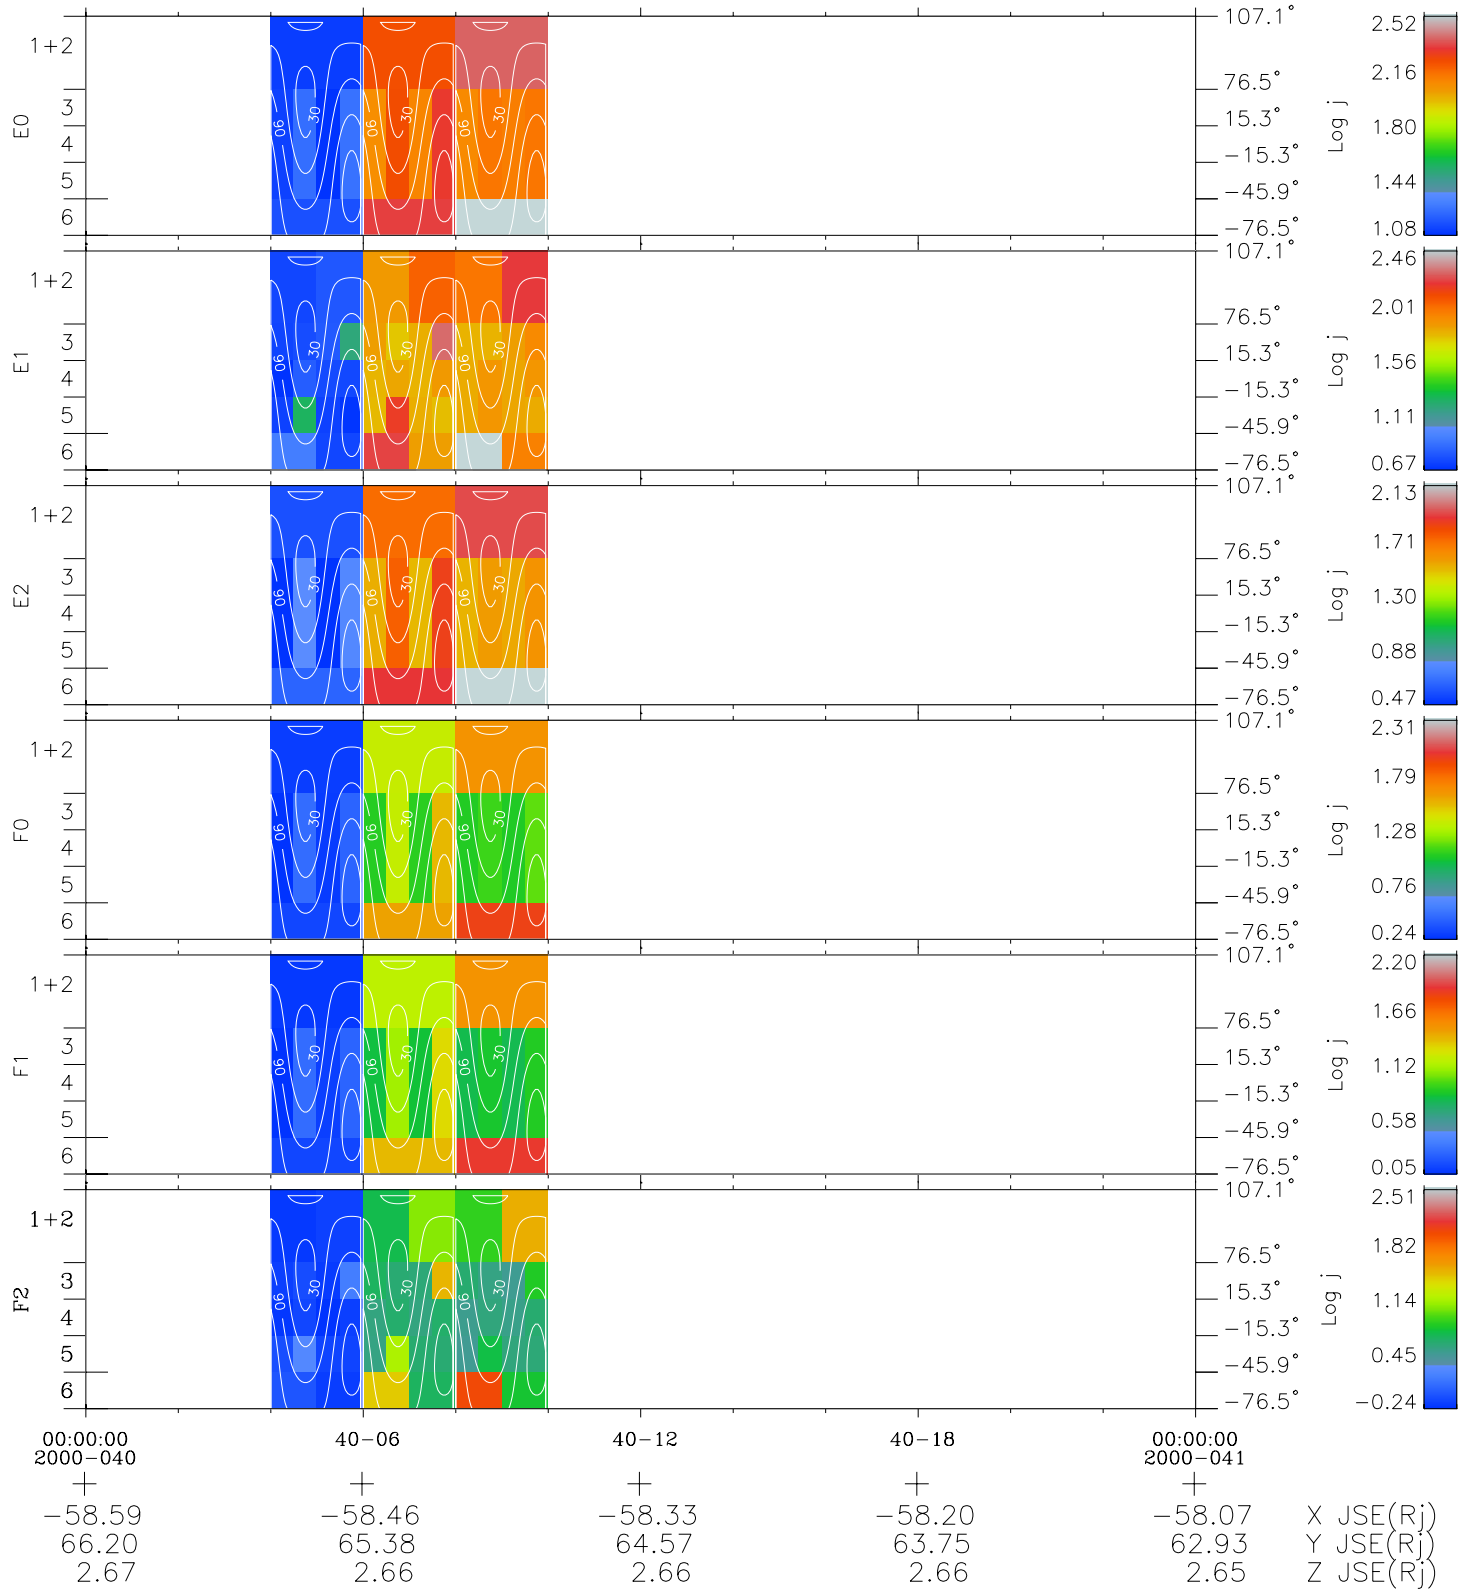

# Galileo EPD Real Time All-Sky Anisotropies 00040

Software Version: RTSKY\_FLUX V 1.20  
 Data Production: 10-03-01  
 Plot Production: Mon Sep 17 08:41:17 2001  
 Color File: wondr3  
 Geofactor File: 1.1

- ◇ = Jupiter look direction
- = Corotation look direction