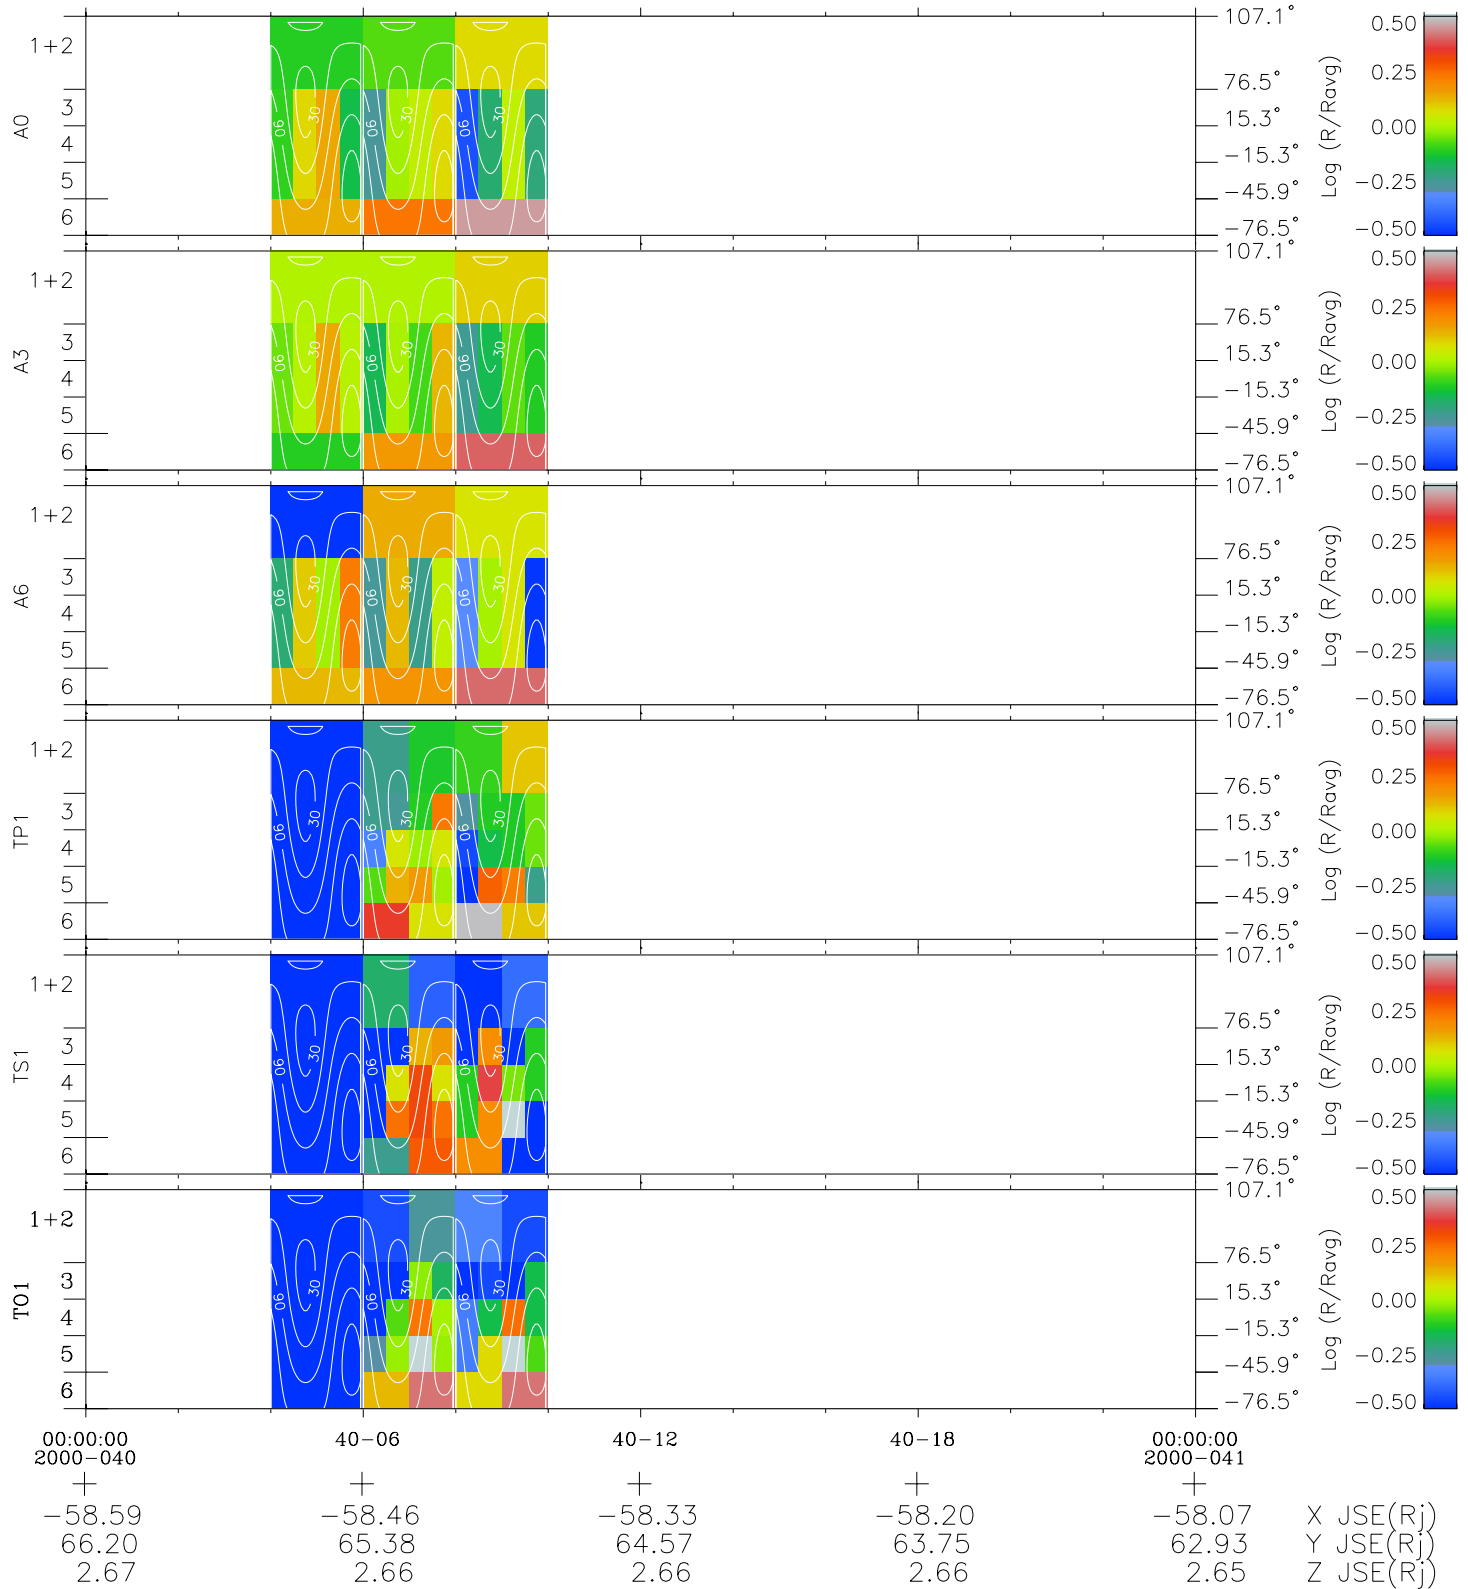

# Galileo EPD Real Time All-Sky Anisotropies 00040

Software Version: RTSKY\_MEAN V 1.20  
 Data Production: 10-03-01  
 Plot Production: Mon Sep 17 08:41:11 2001  
 Color File: wondr3  
 Geofactor File: 1.1

- ◇ = Jupiter look direction
- = Corotation look direction