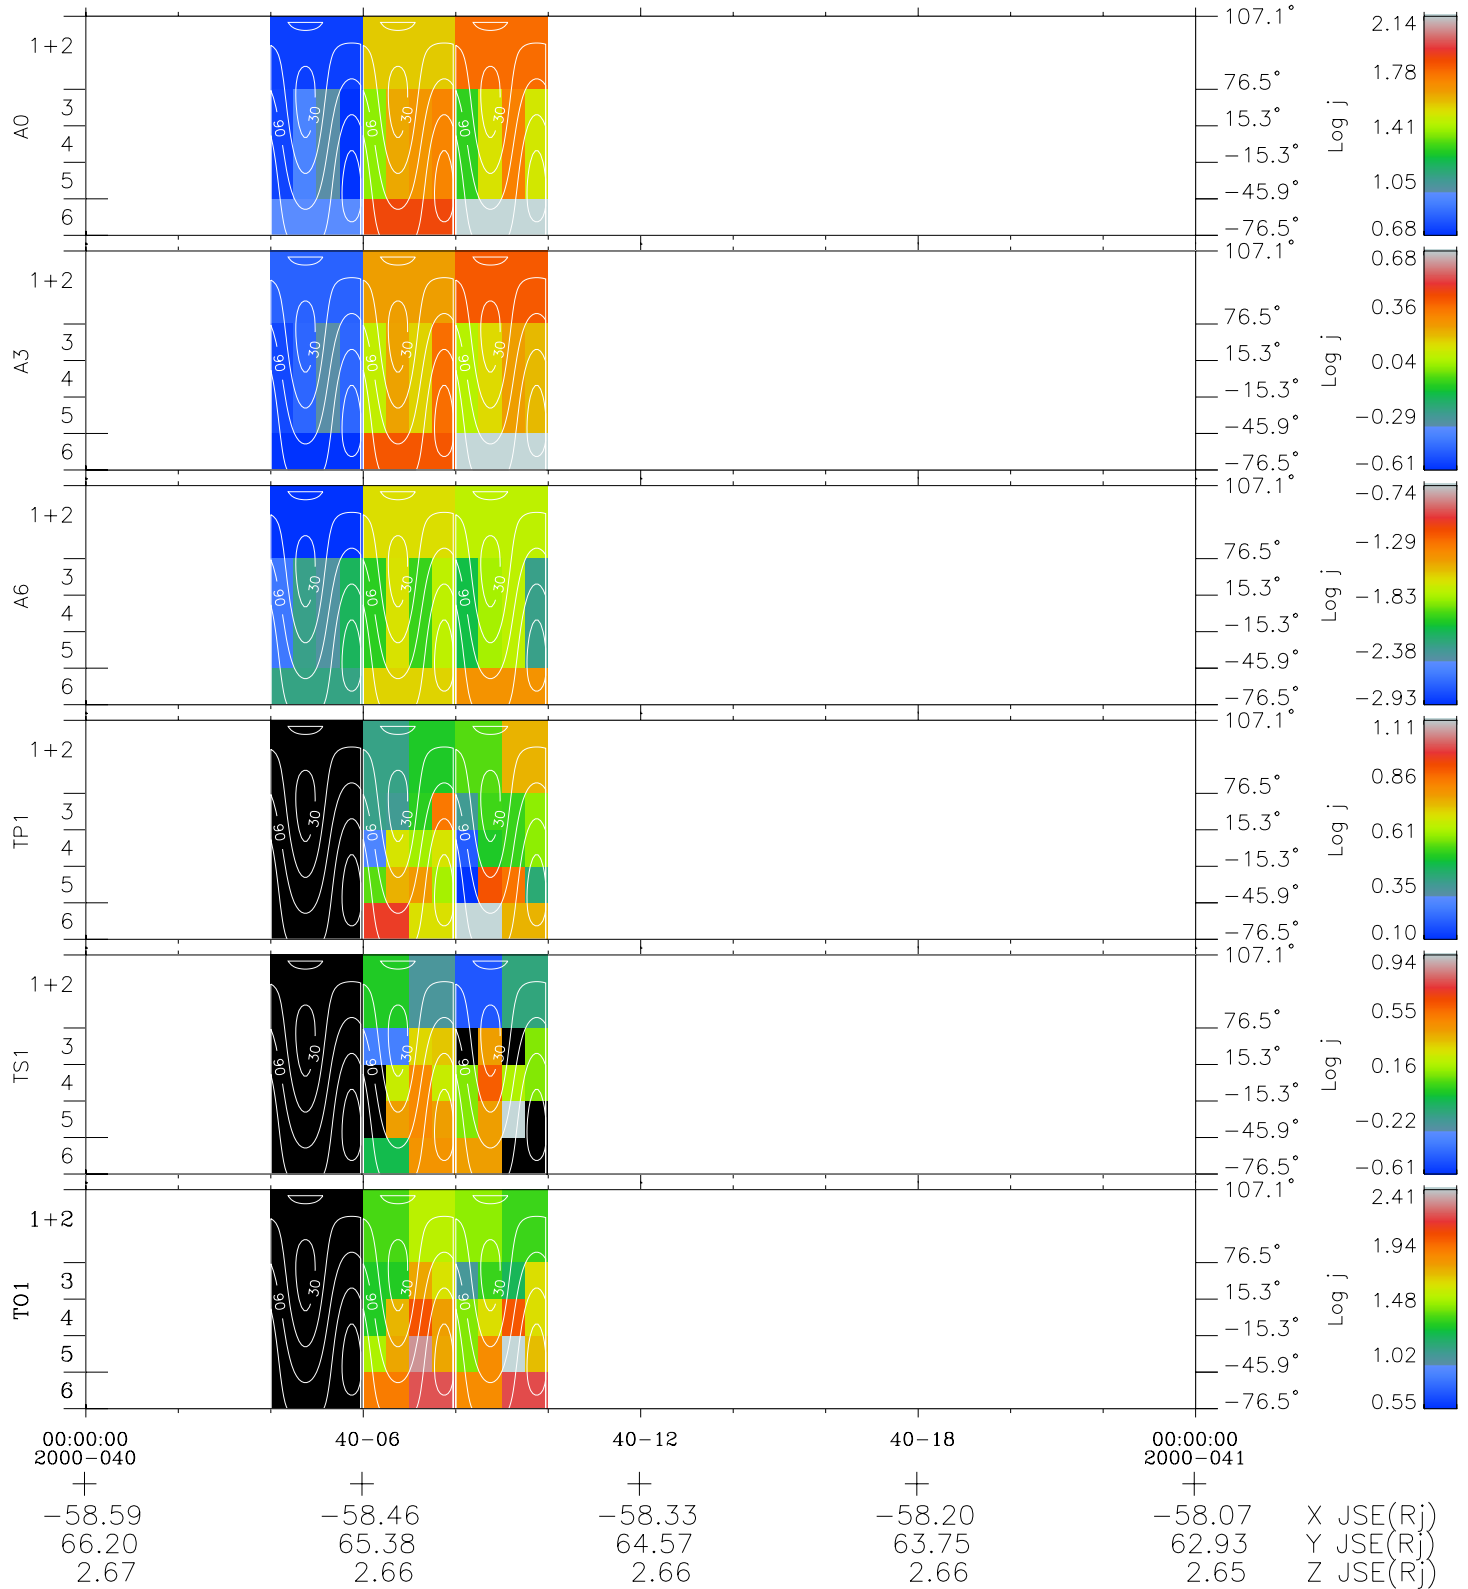

Galileo EPD Real Time All-Sky Anisotropies 00040

Software Version: RTSKY_FLUX V 1.20
 Data Production: 10-03-01
 Plot Production: Mon Sep 17 08:41:15 2001
 Color File: wondr3
 Geofactor File: 1.1

- ◇ = Jupiter look direction
- = Corotation look direction