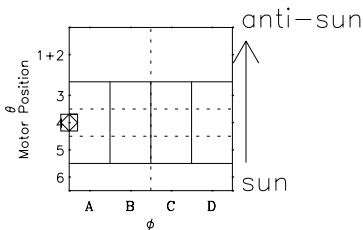

Galileo EPD Real-Time Six-Sector 00040

Software Version: RTLINE_R6 V 1.20
Data Production: 10-03-01
Plot Production: Mon Sep 17 08:41:52 2001

- ◇ = Jupiter look direction
- = Corotation look direction