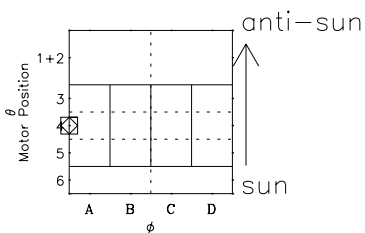

Galileo EPD Real-Time Six-Sector 00040

Software Version: RTLINE_R6 V 1.20
Data Production: 10-03-01
Plot Production: Mon Sep 17 08:41:50 2001

◇ = Jupiter look direction
□ = Corotation look direction