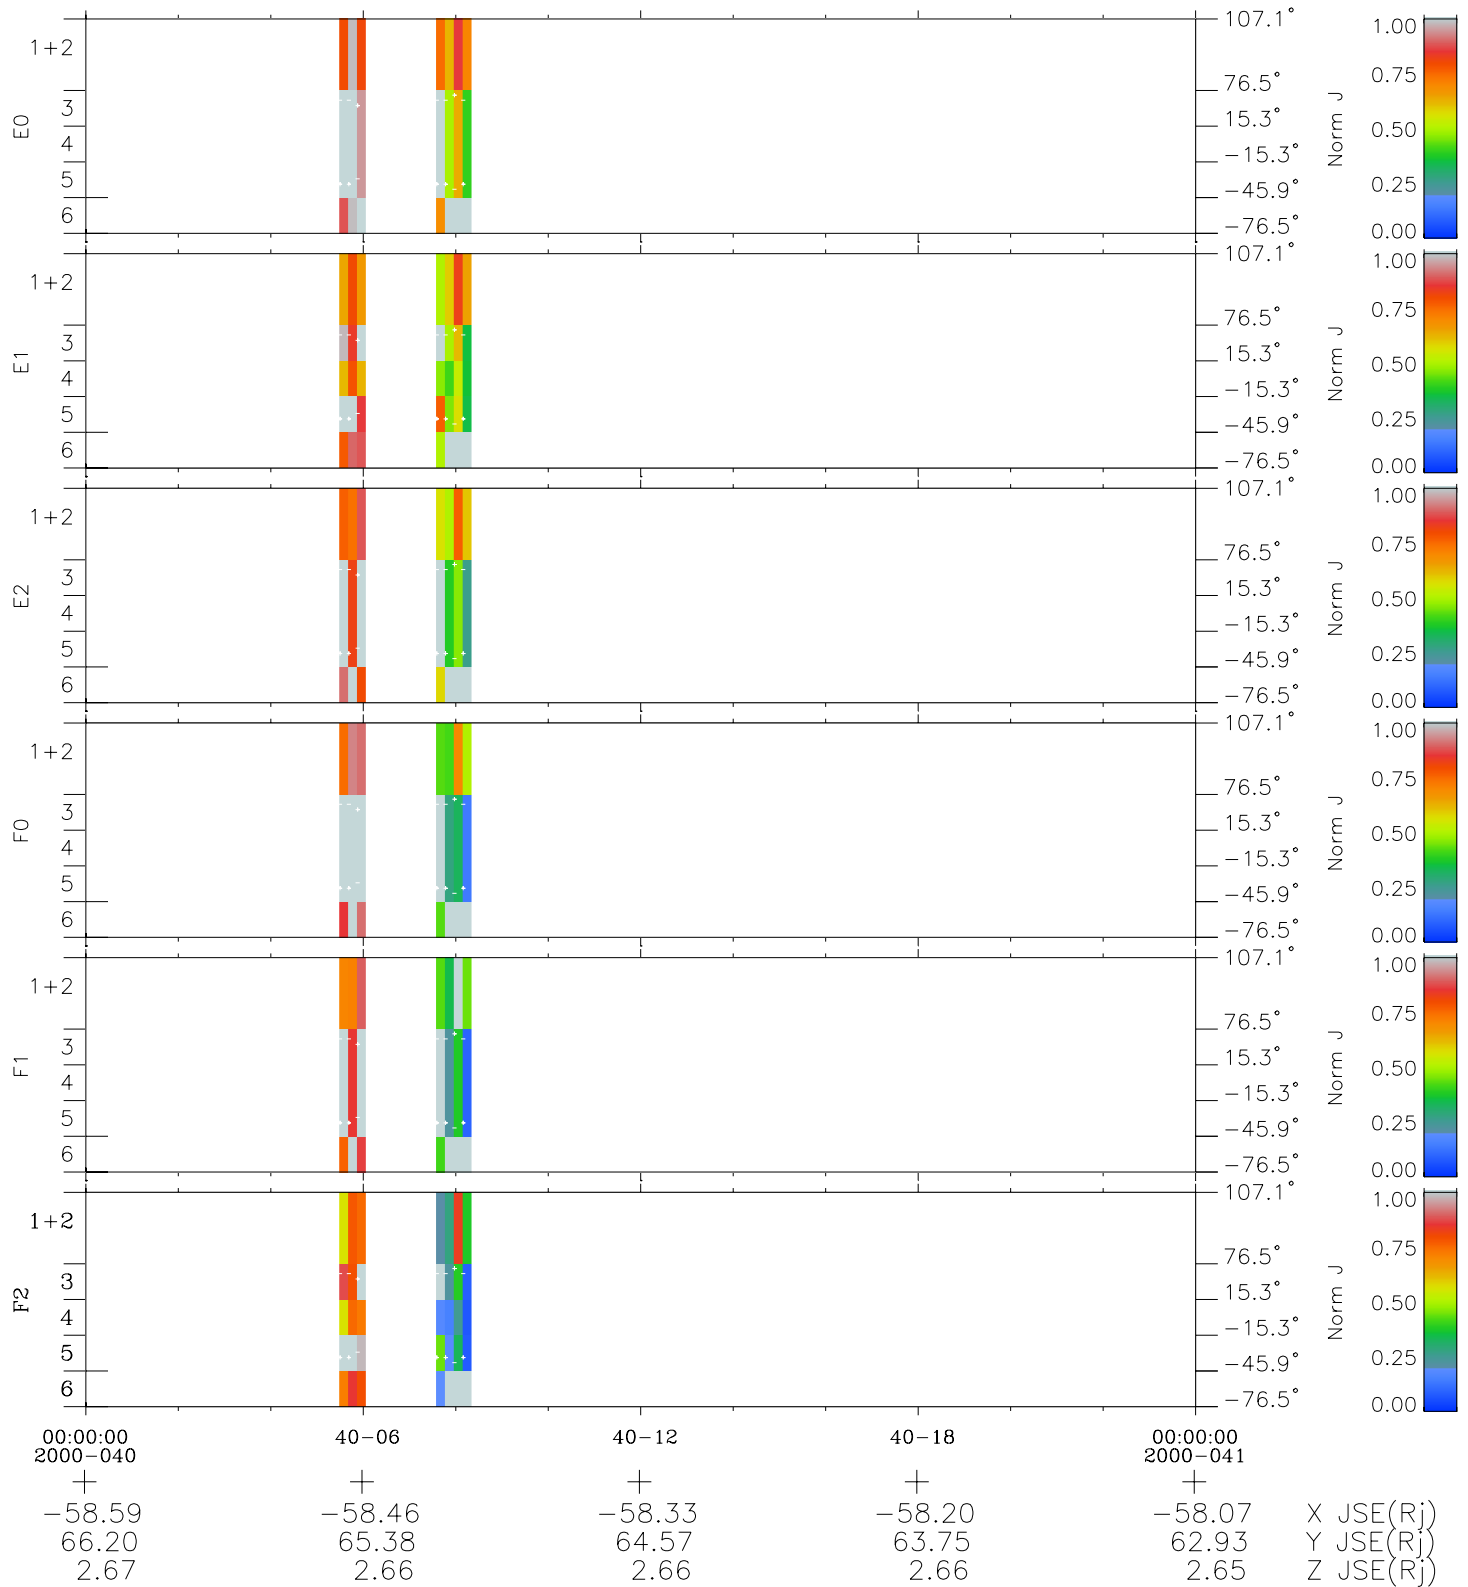

Galileo EPD Real Elevation Anisotropies 00040

Software Version: RTELEV_NORM V 1.20
 Data Production: 10-03-01
 Plot Production: Mon Sep 17 08:41:34 2001
 Color File: wondr3
 Geofactor File: 1.1

- ◇ = Jupiter look direction
- = Corotation look direction