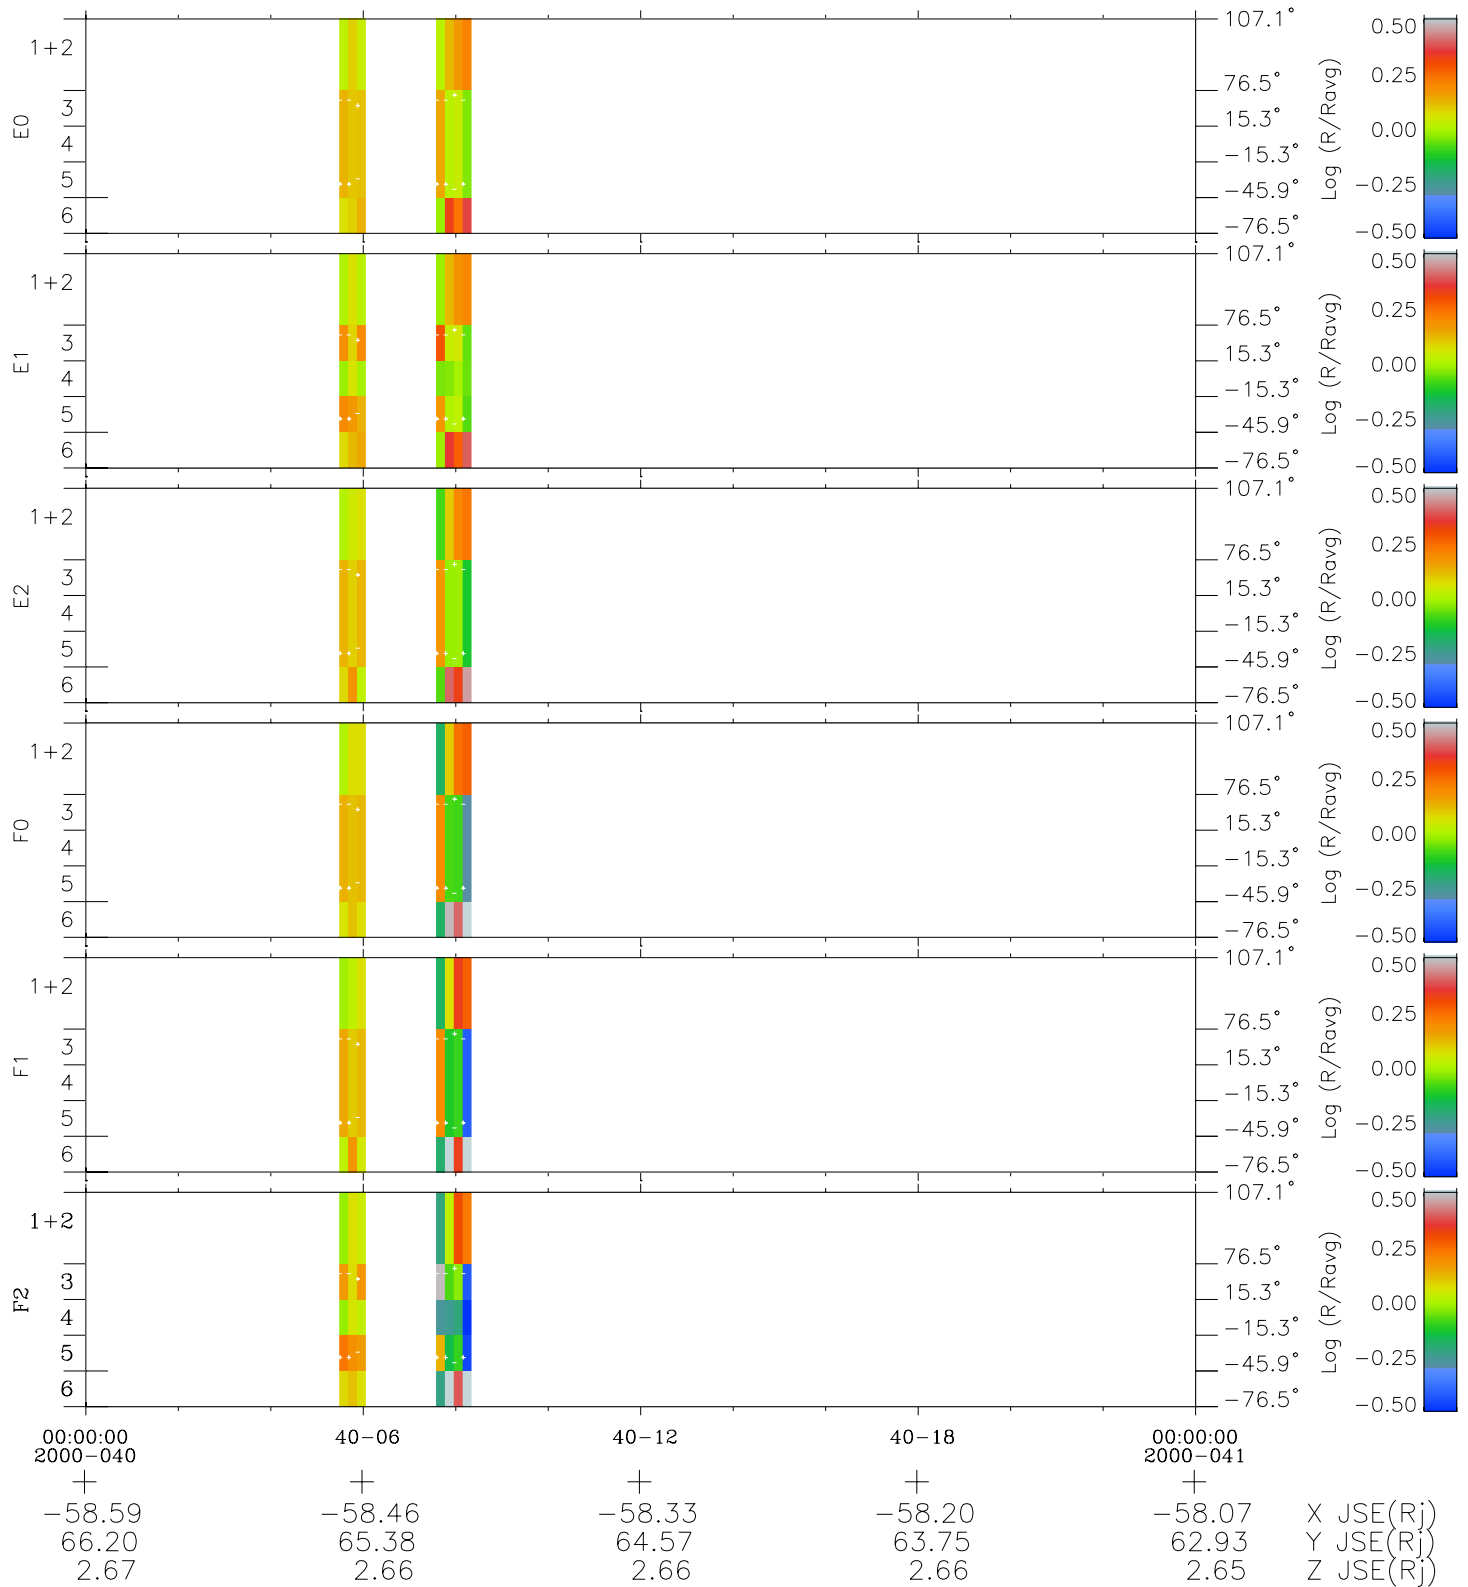

Galileo EPD Real Elevation Anisotropies 00040

Software Version: RTELEV_MEAN V 1.20
 Data Production: 10-03-01
 Plot Production: Mon Sep 17 08:41:26 2001
 Color File: wondr3
 Geofactor File: 1.1

- ◇ = Jupiter look direction
- = Corotation look direction