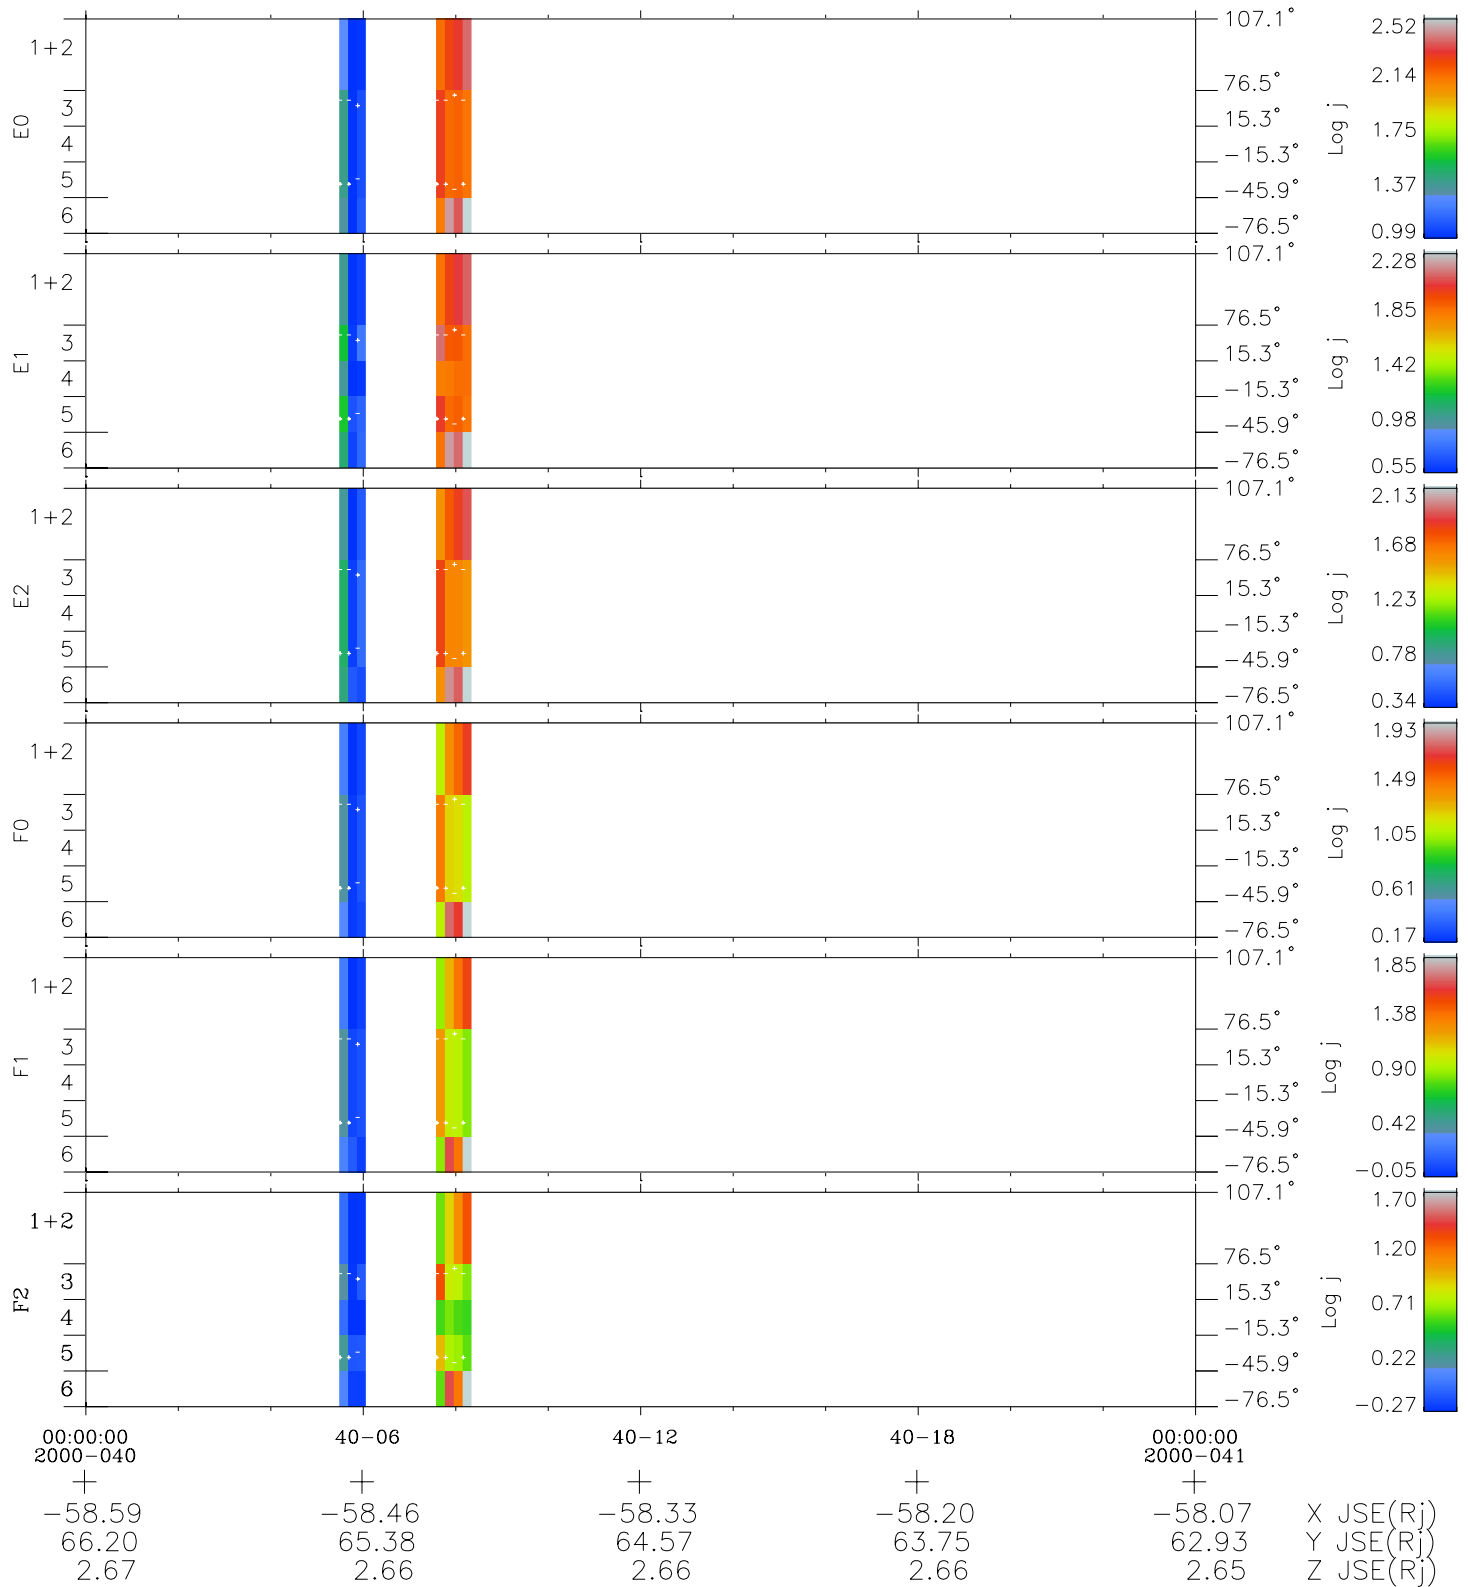

# Galileo EPD Real Elevation Anisotropies 00040

Software Version: RTELEV\_FLUX V 1.20  
Data Production: 10-03-01  
Plot Production: Mon Sep 17 08:41:30 2001  
Color File: wondr3  
Geofactor File: 1.1

- ◇ = Jupiter look direction
- = Corotation look direction