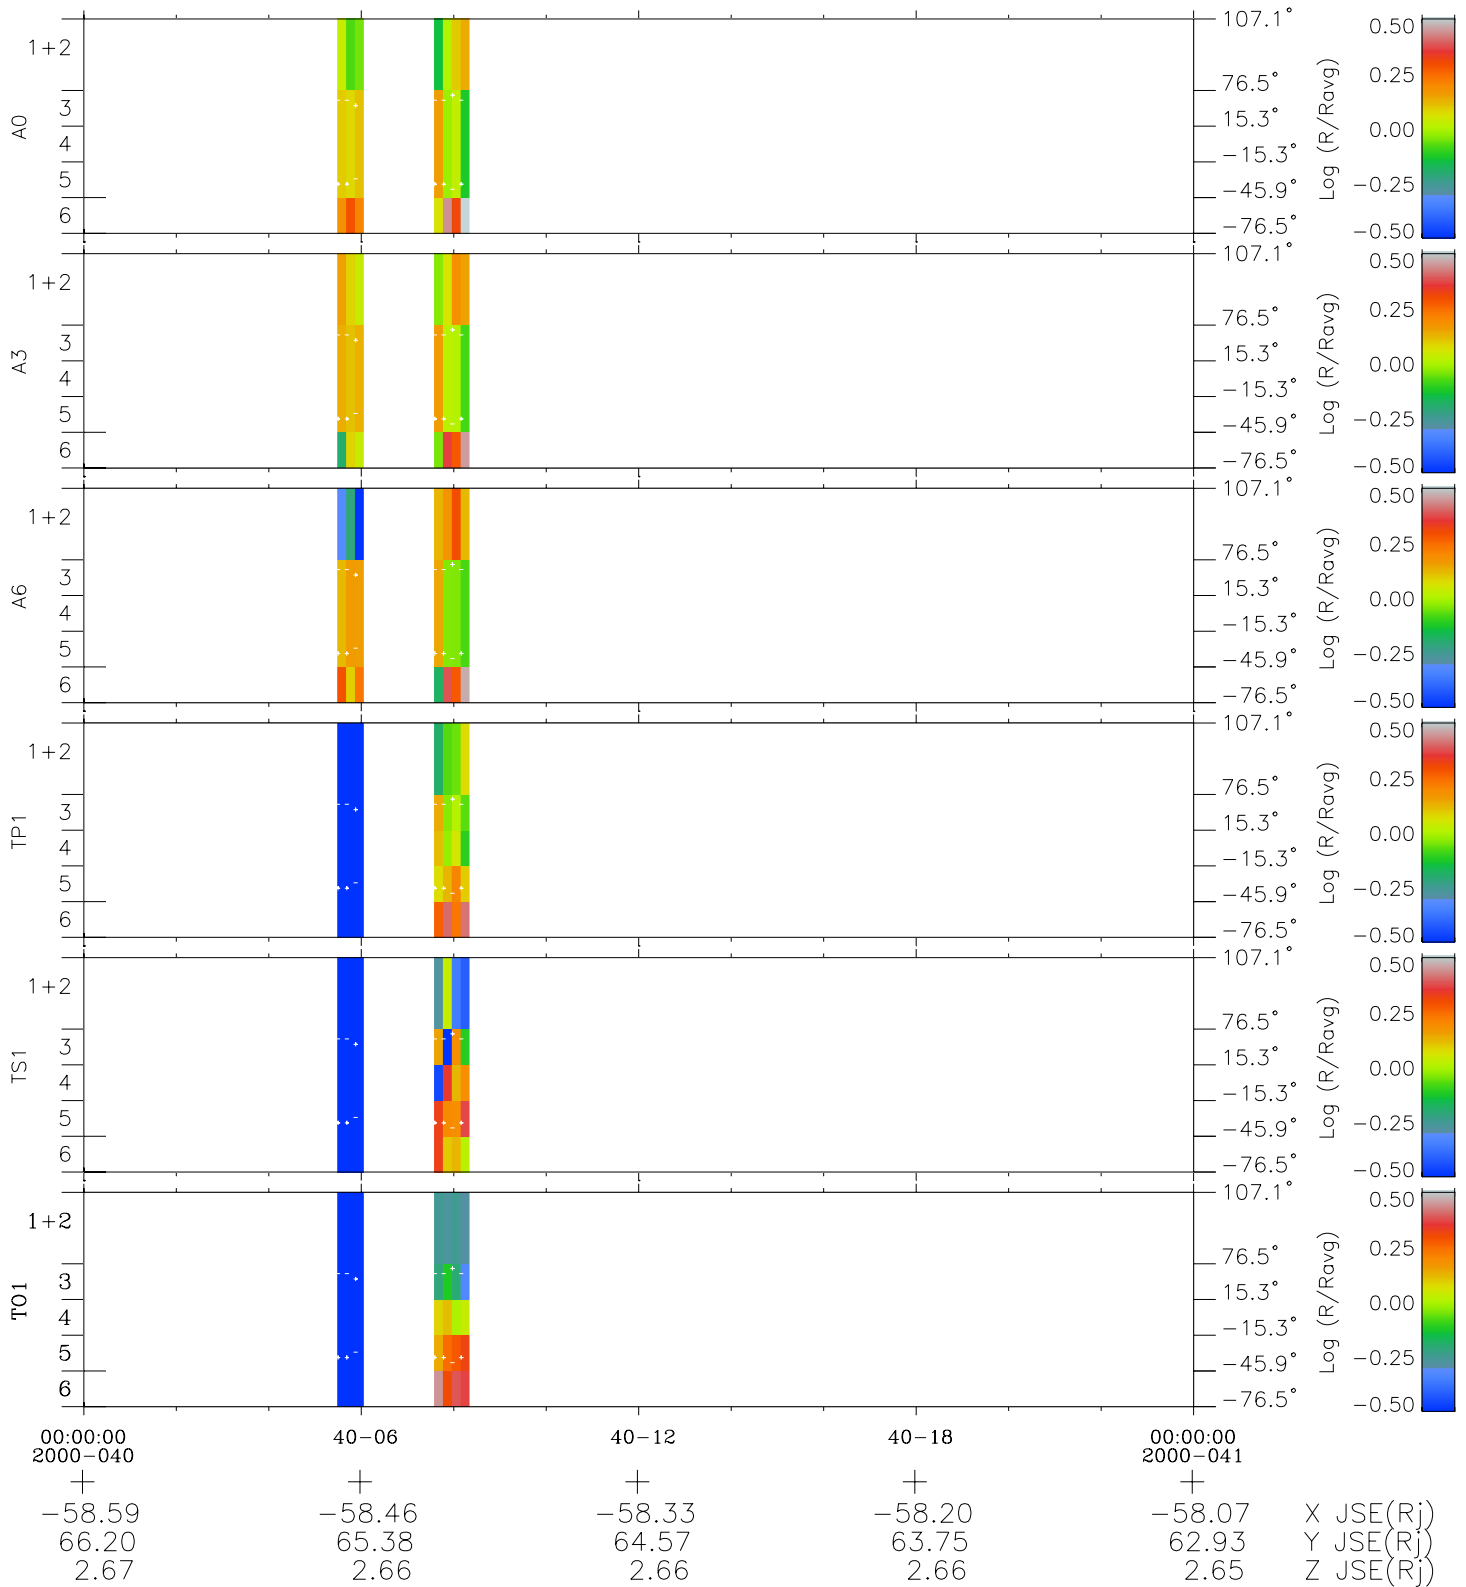

Galileo EPD Real Elevation Anisotropies 00040

Software Version: RTELEV_MEAN V 1.20
 Data Production: 10-03-01
 Plot Production: Mon Sep 17 08:41:24 2001
 Color File: wondr3
 Geofactor File: 1.1

- ◇ = Jupiter look direction
- = Corotation look direction