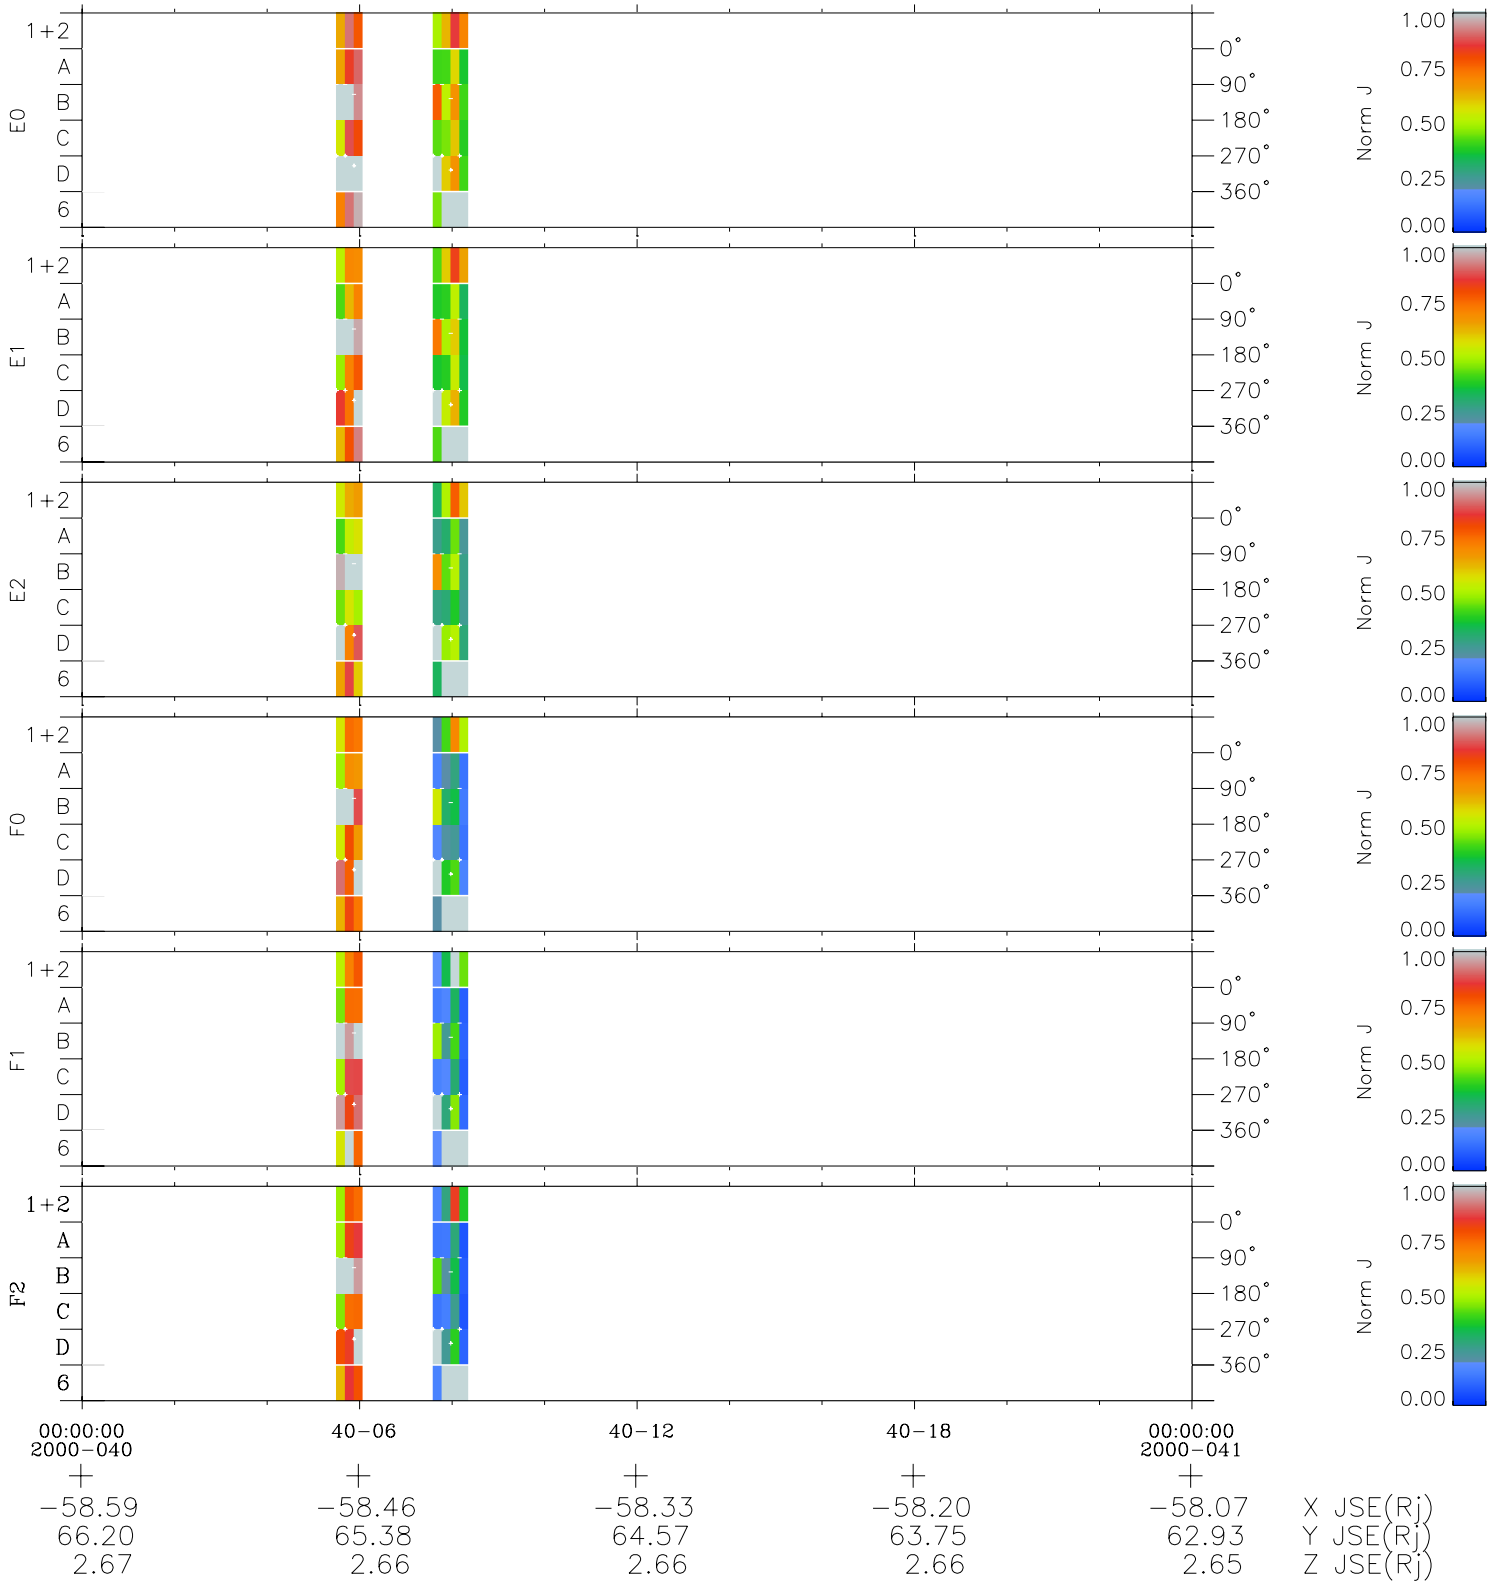

# Galileo EPD Real Time Azimuth Anisotropies 00040

Software Version: RTAZIM\_NORM V 1.20  
 Data Production: 10-03-01  
 Plot Production: Mon Sep 17 08:41:46 2001  
 Color File: wondr3  
 Geofactor File: 1.1

◇ = Jupiter look direction  
 □ = Corotation look direction