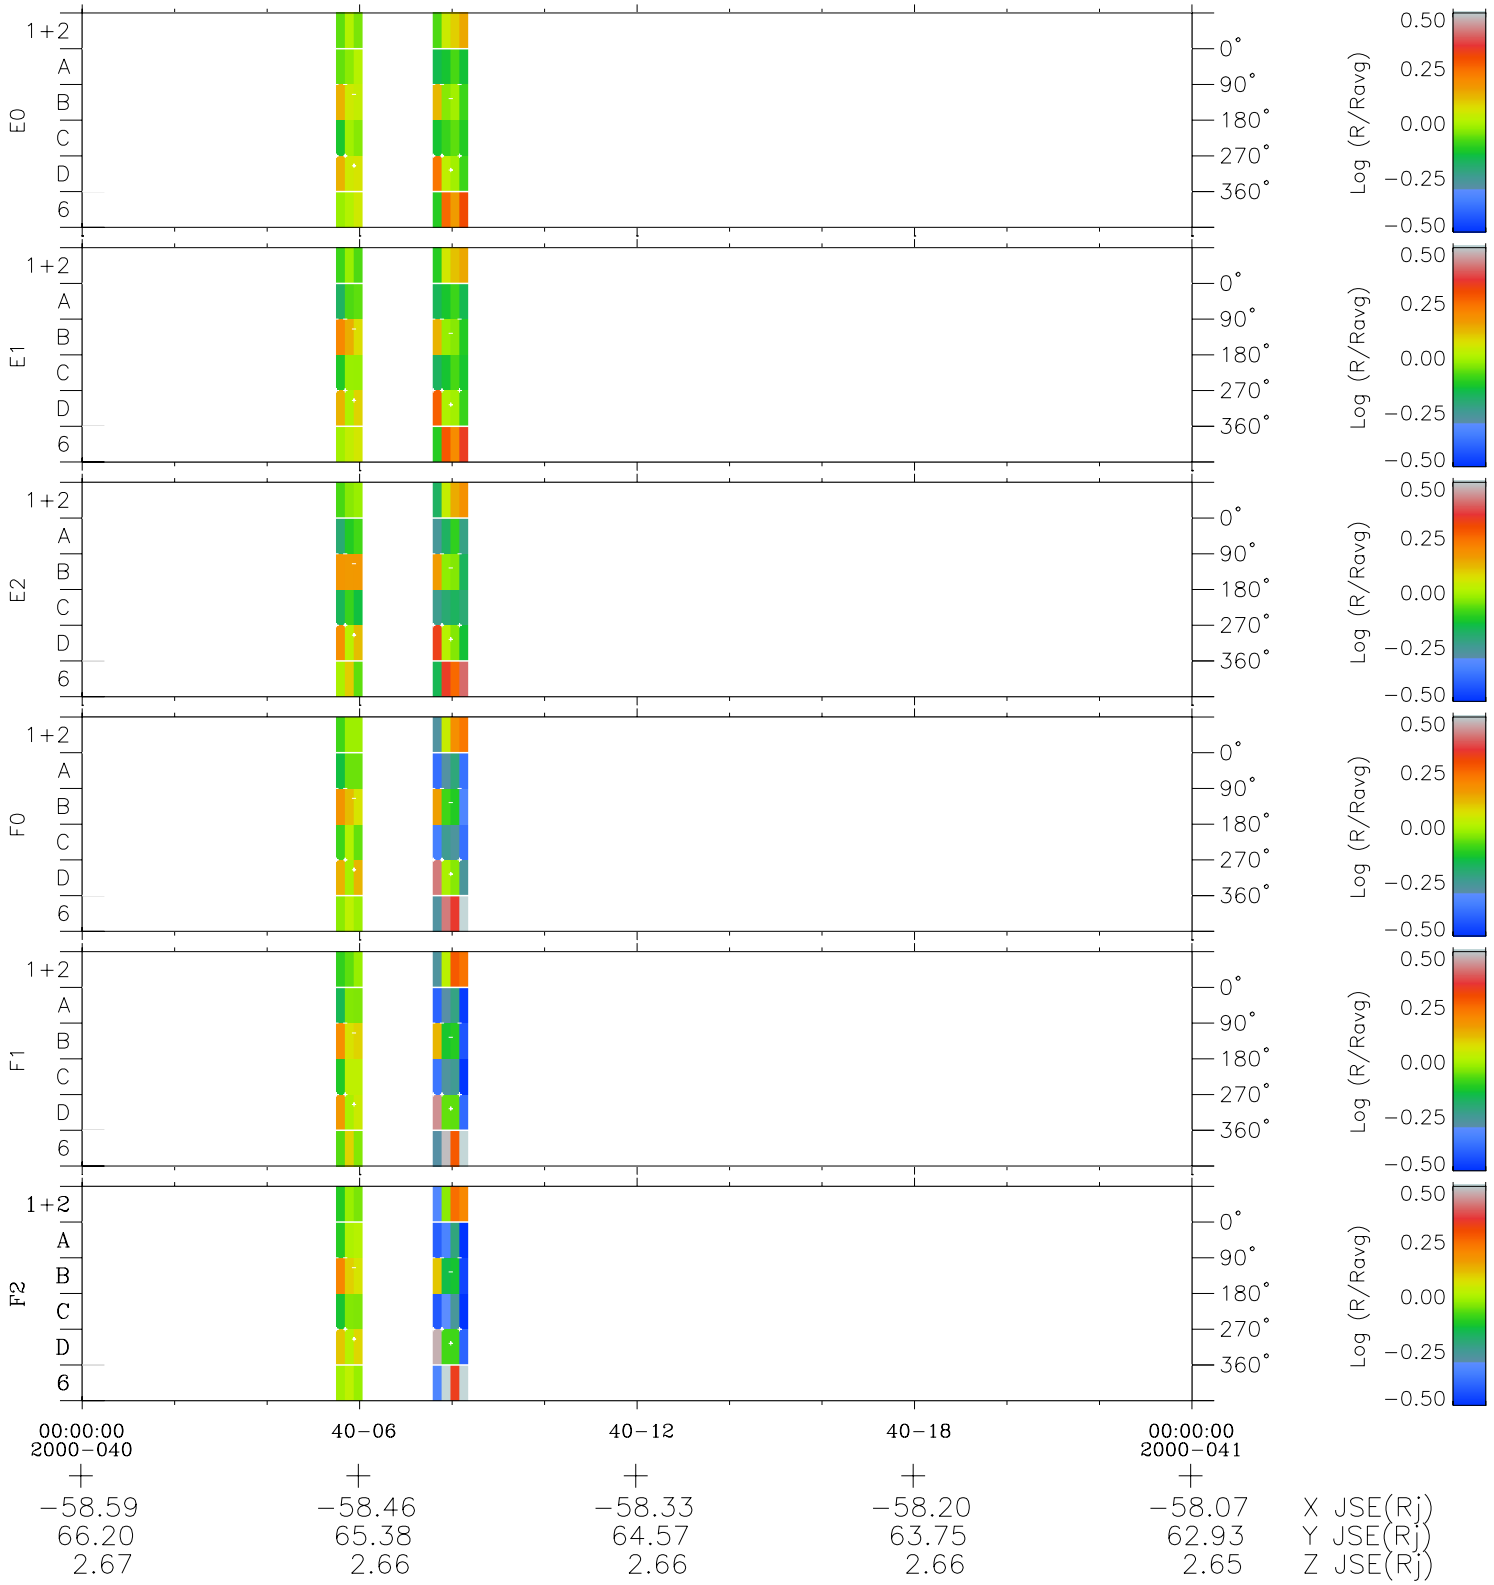

Galileo EPD Real Time Azimuth Anisotropies 00040

Software Version: RTAZIM_MEAN V 1.20
 Data Production: 10-03-01
 Plot Production: Mon Sep 17 08:41:38 2001
 Color File: wondr3
 Geofactor File: 1.1

◇ = Jupiter look direction
 □ = Corotation look direction