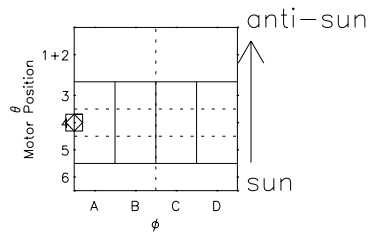

Galileo EPD Real Time Azimuth Anisotropies 00040

Software Version: RTAZIM_MEAN V 1.20
 Data Production: 10-03-01
 Plot Production: Mon Sep 17 08:41:38 2001
 Color File: wondr3
 Geofactor File: 1.1

◇ = Jupiter look direction
 □ = Corotation look direction