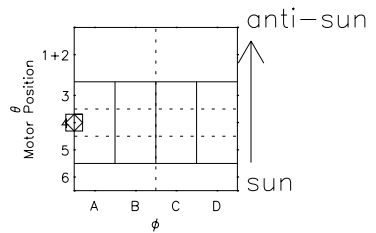

Galileo EPD Real Time Azimuth Anisotropies 00040

Software Version: RTAZIM_MEAN V 1.20
 Data Production: 10-03-01
 Plot Production: Mon Sep 17 08:41:36 2001
 Color File: wondr3
 Geofactor File: 1.1

◇ = Jupiter look direction
 □ = Corotation look direction