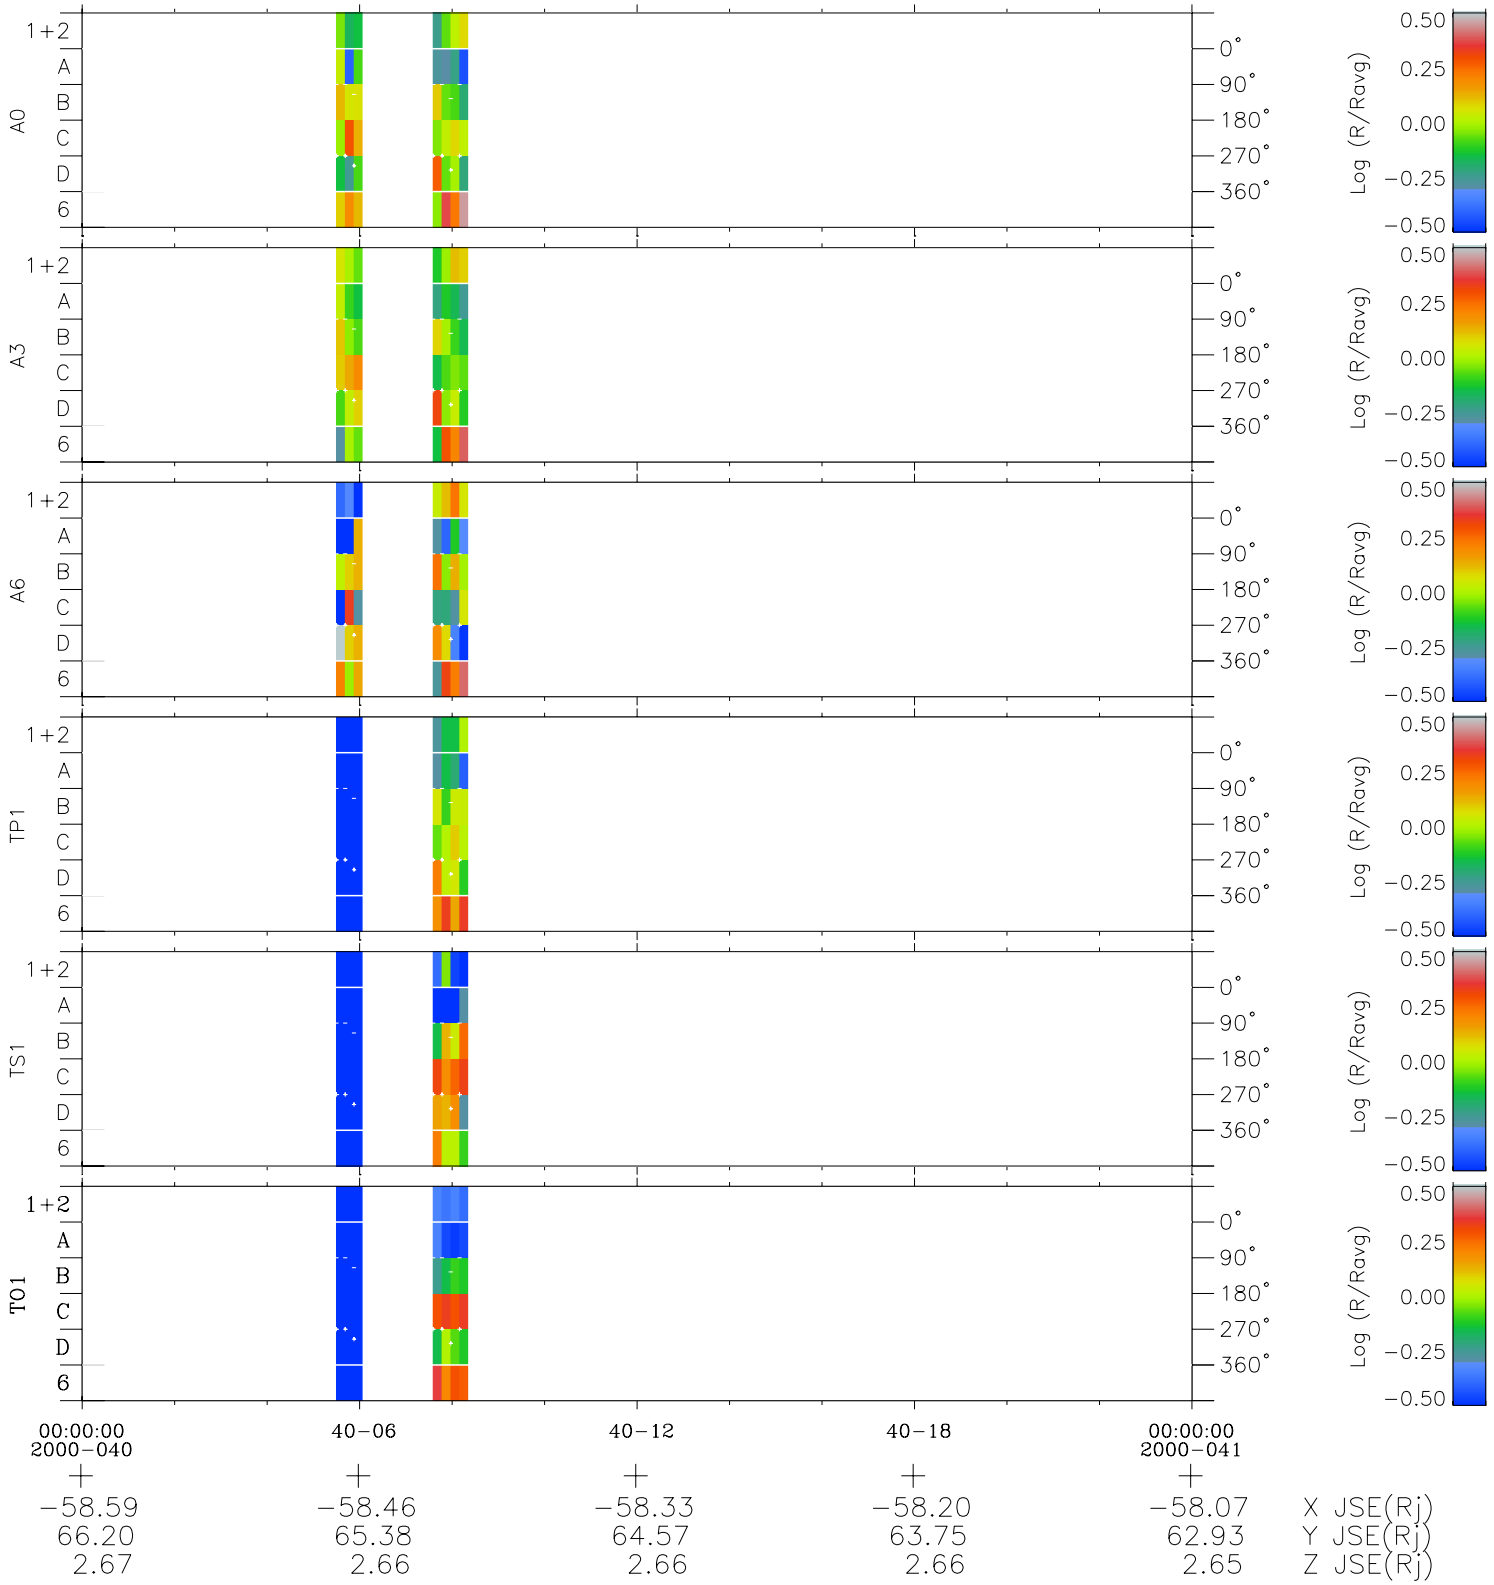

Galileo EPD Real Time Azimuth Anisotropies 00040

Software Version: RTAZIM_MEAN V 1.20
 Data Production: 10-03-01
 Plot Production: Mon Sep 17 08:41:36 2001
 Color File: wondr3
 Geofactor File: 1.1

◇ = Jupiter look direction
 □ = Corotation look direction