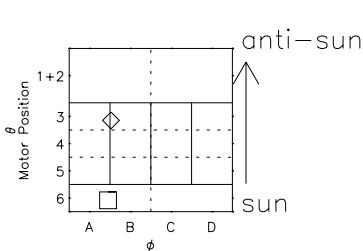

Galileo EPD Real Time All-Sky Anisotropies 00005

Software Version: RTSKY_NORM V 1.20
Data Production: 10-03-01
Plot Production: Mon Sep 17 08:36:53 2001
Color File: wondr3
Geofactor File: 1.1

- ◇ = Jupiter look direction
- = Corotation look direction