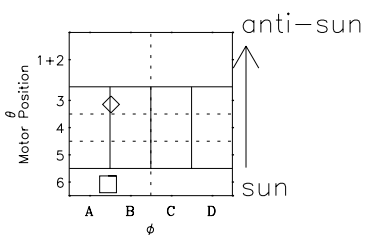

# Galileo EPD Real-Time Six-Sector 00005

Software Version: RTLINE\_R6 V 1.20  
Data Production: 10-03-01  
Plot Production: Mon Sep 17 08:37:22 2001

- ◇ = Jupiter look direction
- = Corotation look direction