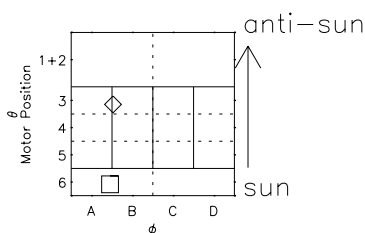

Galileo EPD Real Time Azimuth Anisotropies 00005

Software Version: RTAZIM_NORM V 1.20
 Data Production: 10-03-01
 Plot Production: Mon Sep 17 08:37:15 2001
 Color File: wondr3
 Geofactor File: 1.1

- ◇ = Jupiter look direction
- = Corotation look direction