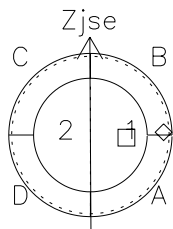

Galileo EPD Real Time Azimuth Anisotropies 00005

Software Version: RTAZIM_NORM V 1.20
 Data Production: 10-03-01
 Plot Production: Mon Sep 17 08:37:15 2001
 Color File: wondr3
 Geofactor File: 1.1

- ◇ = Jupiter look direction
- = Corotation look direction