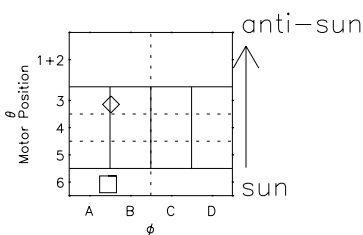

Galileo EPD Real Time Azimuth Anisotropies 00005

Software Version: RTAZIM_MEAN V 1.20
Data Production: 10-03-01
Plot Production: Mon Sep 17 08:37:07 2001
Color File: wondr3
Geofactor File: 1.1

- ◇ = Jupiter look direction
- = Corotation look direction