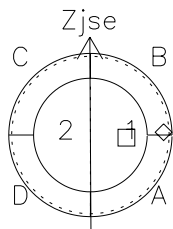

Galileo EPD Real Time Azimuth Anisotropies 00005

Software Version: RTAZIM_MEAN V 1.20
Data Production: 10-03-01
Plot Production: Mon Sep 17 08:37:07 2001
Color File: wondr3
Geofactor File: 1.1

- ◇ = Jupiter look direction
- = Corotation look direction