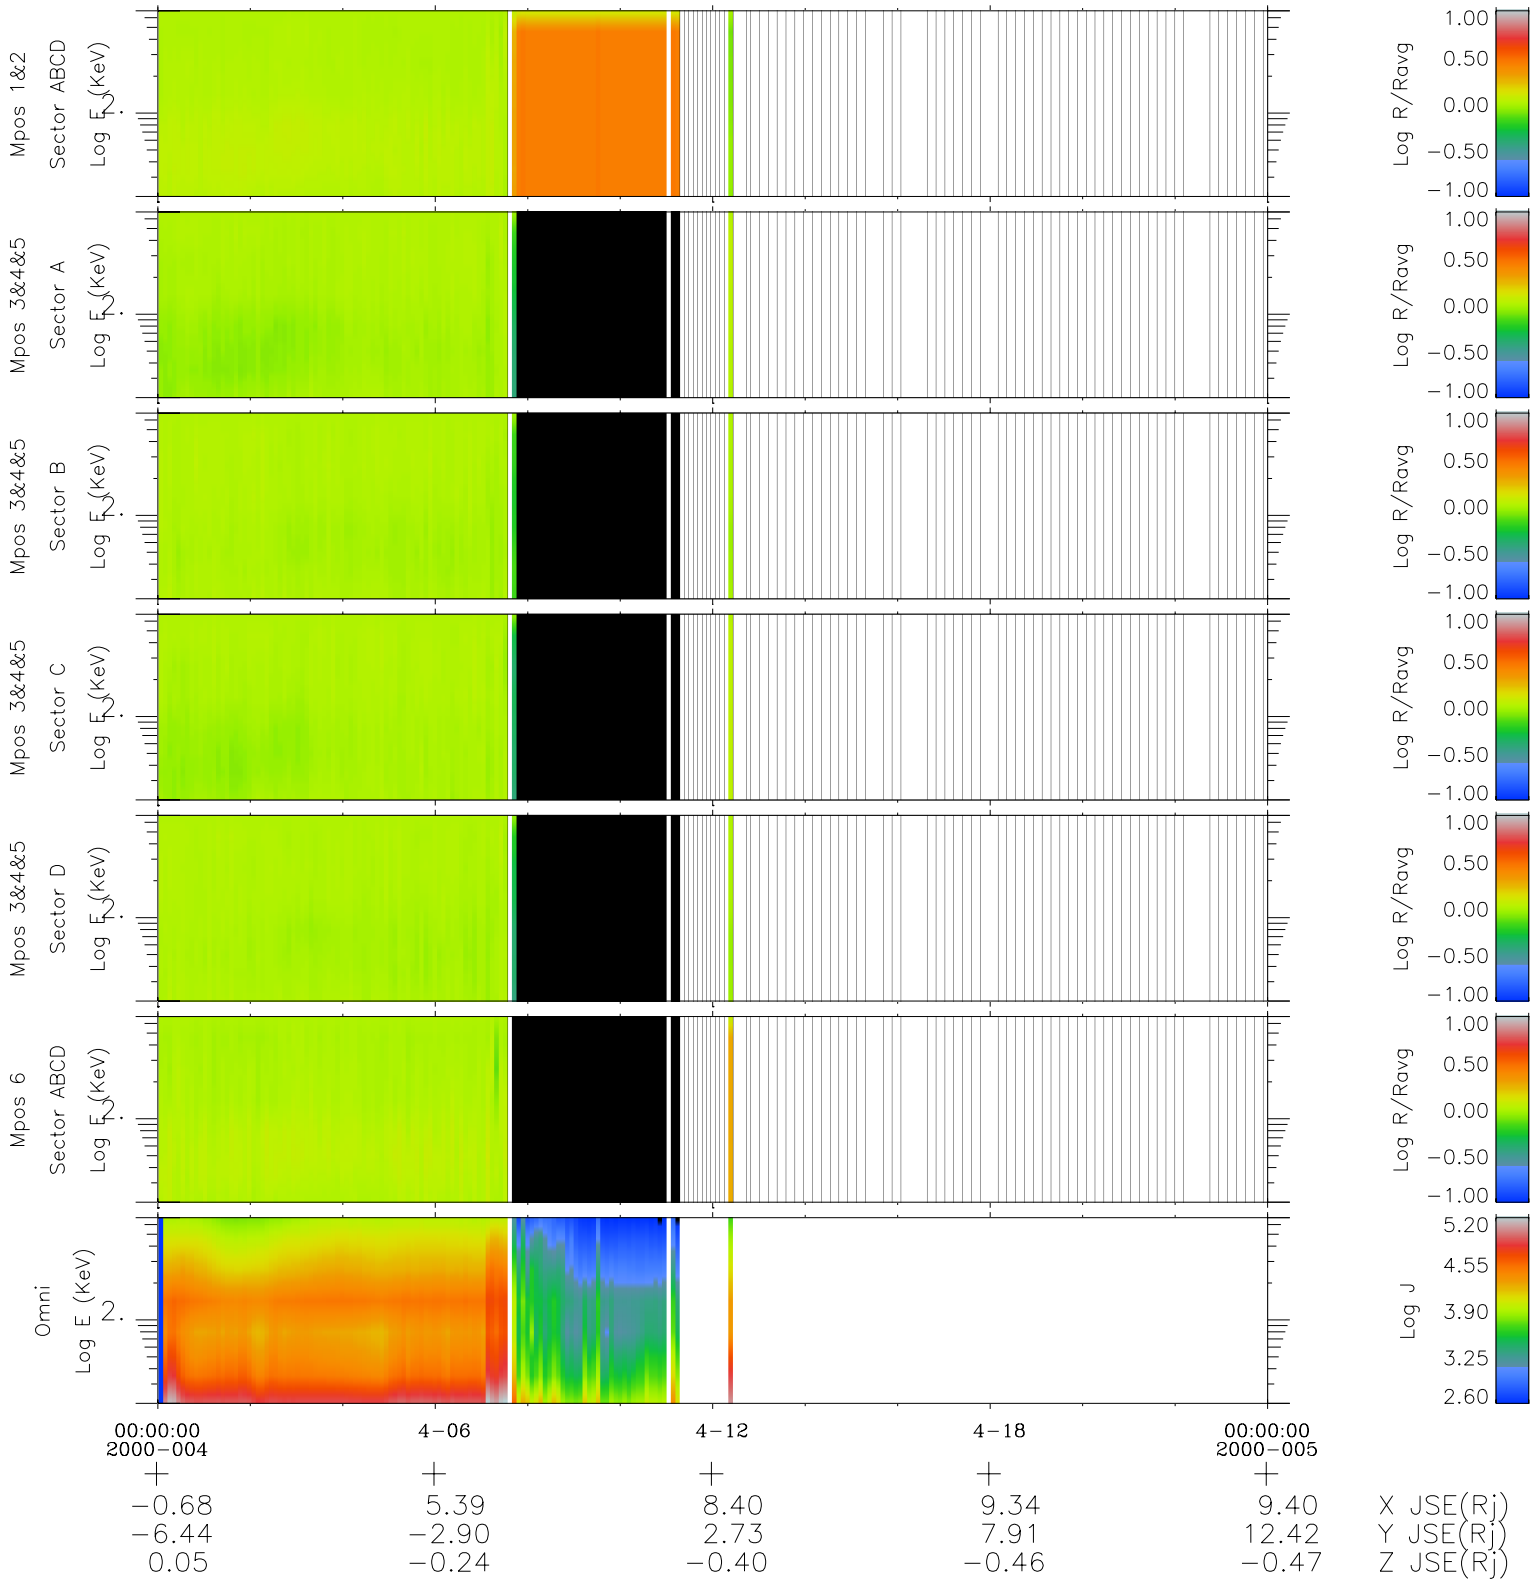

Galileo EPD Real Time R6 Electrons Spectra 00004

Software Version: RTSPEC_R6 V 1.20
 Data Production: 10-03-01
 Plot Production: Mon Sep 17 08:28:10 2001
 Color File: wondr3
 Geofactor File: 1.1

- ◇ = Jupiter look direction
- = Corotation look direction