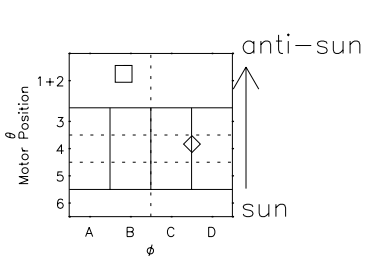

Galileo EPD Real Time R6 Electrons Spectra 00004

Software Version: RTSPEC_R6 V 1.20
 Data Production: 10-03-01
 Plot Production: Mon Sep 17 08:28:10 2001
 Color File: wondr3
 Geofactor File: 1.1

- ◇ = Jupiter look direction
- = Corotation look direction