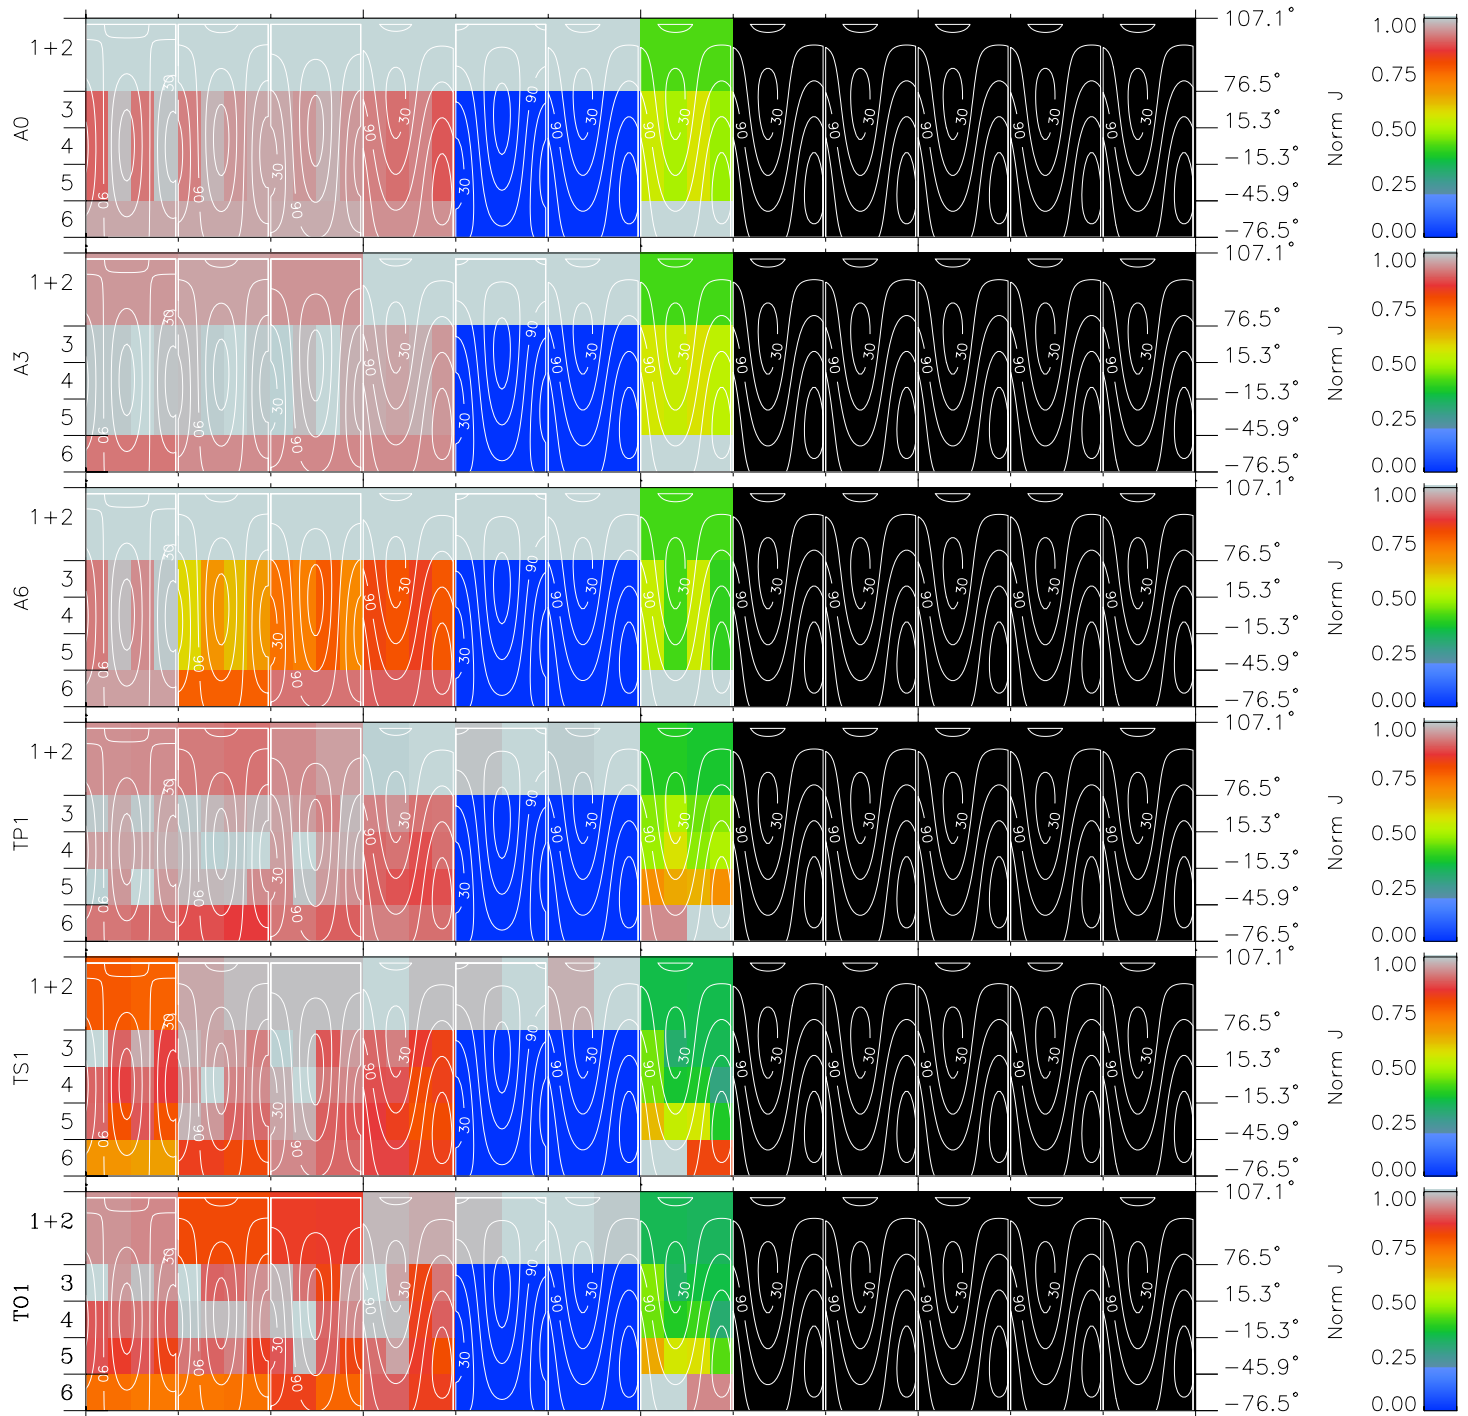

Galileo EPD Real Time All-Sky Anisotropies 00004

Software Version: RTSKY_NORM V 1.20
Data Production: 10-03-01
Plot Production: Mon Sep 17 08:29:01 2001
Color File: wondr3
Geofactor File: 1.1

00:00:00 2000-004	4-06	4-12	4-18	00:00:00 2000-005	
+	+	+	+	+	X JSE(R _j)
-0.68	5.39	8.40	9.34	9.40	Y JSE(R _j)
-6.44	-2.90	2.73	7.91	12.42	Z JSE(R _j)
0.05	-0.24	-0.40	-0.46	-0.47	

- ◇ = Jupiter look direction
- = Corotation look direction