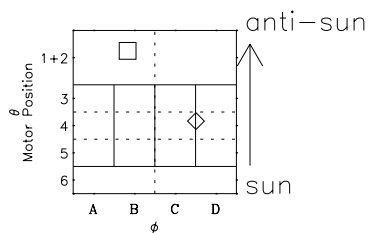

# Galileo EPD Real-Time Omni 00004

Software Version: RTLINE\_OMNI V 1.20  
Data Production: 10-03-01  
Plot Production: Mon Sep 17 08:30:45 2001

- ◇ = Jupiter look direction
- = Corotation look direction