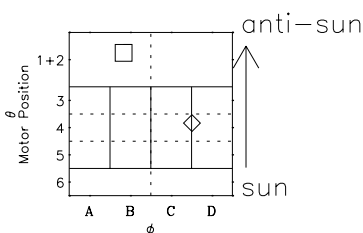

Galileo EPD Real-Time Six-Sector 00004

Software Version: RTLINE_R6 V 1.20
Data Production: 10-03-01
Plot Production: Mon Sep 17 08:30:53 2001

◇ = Jupiter look direction
□ = Corotation look direction