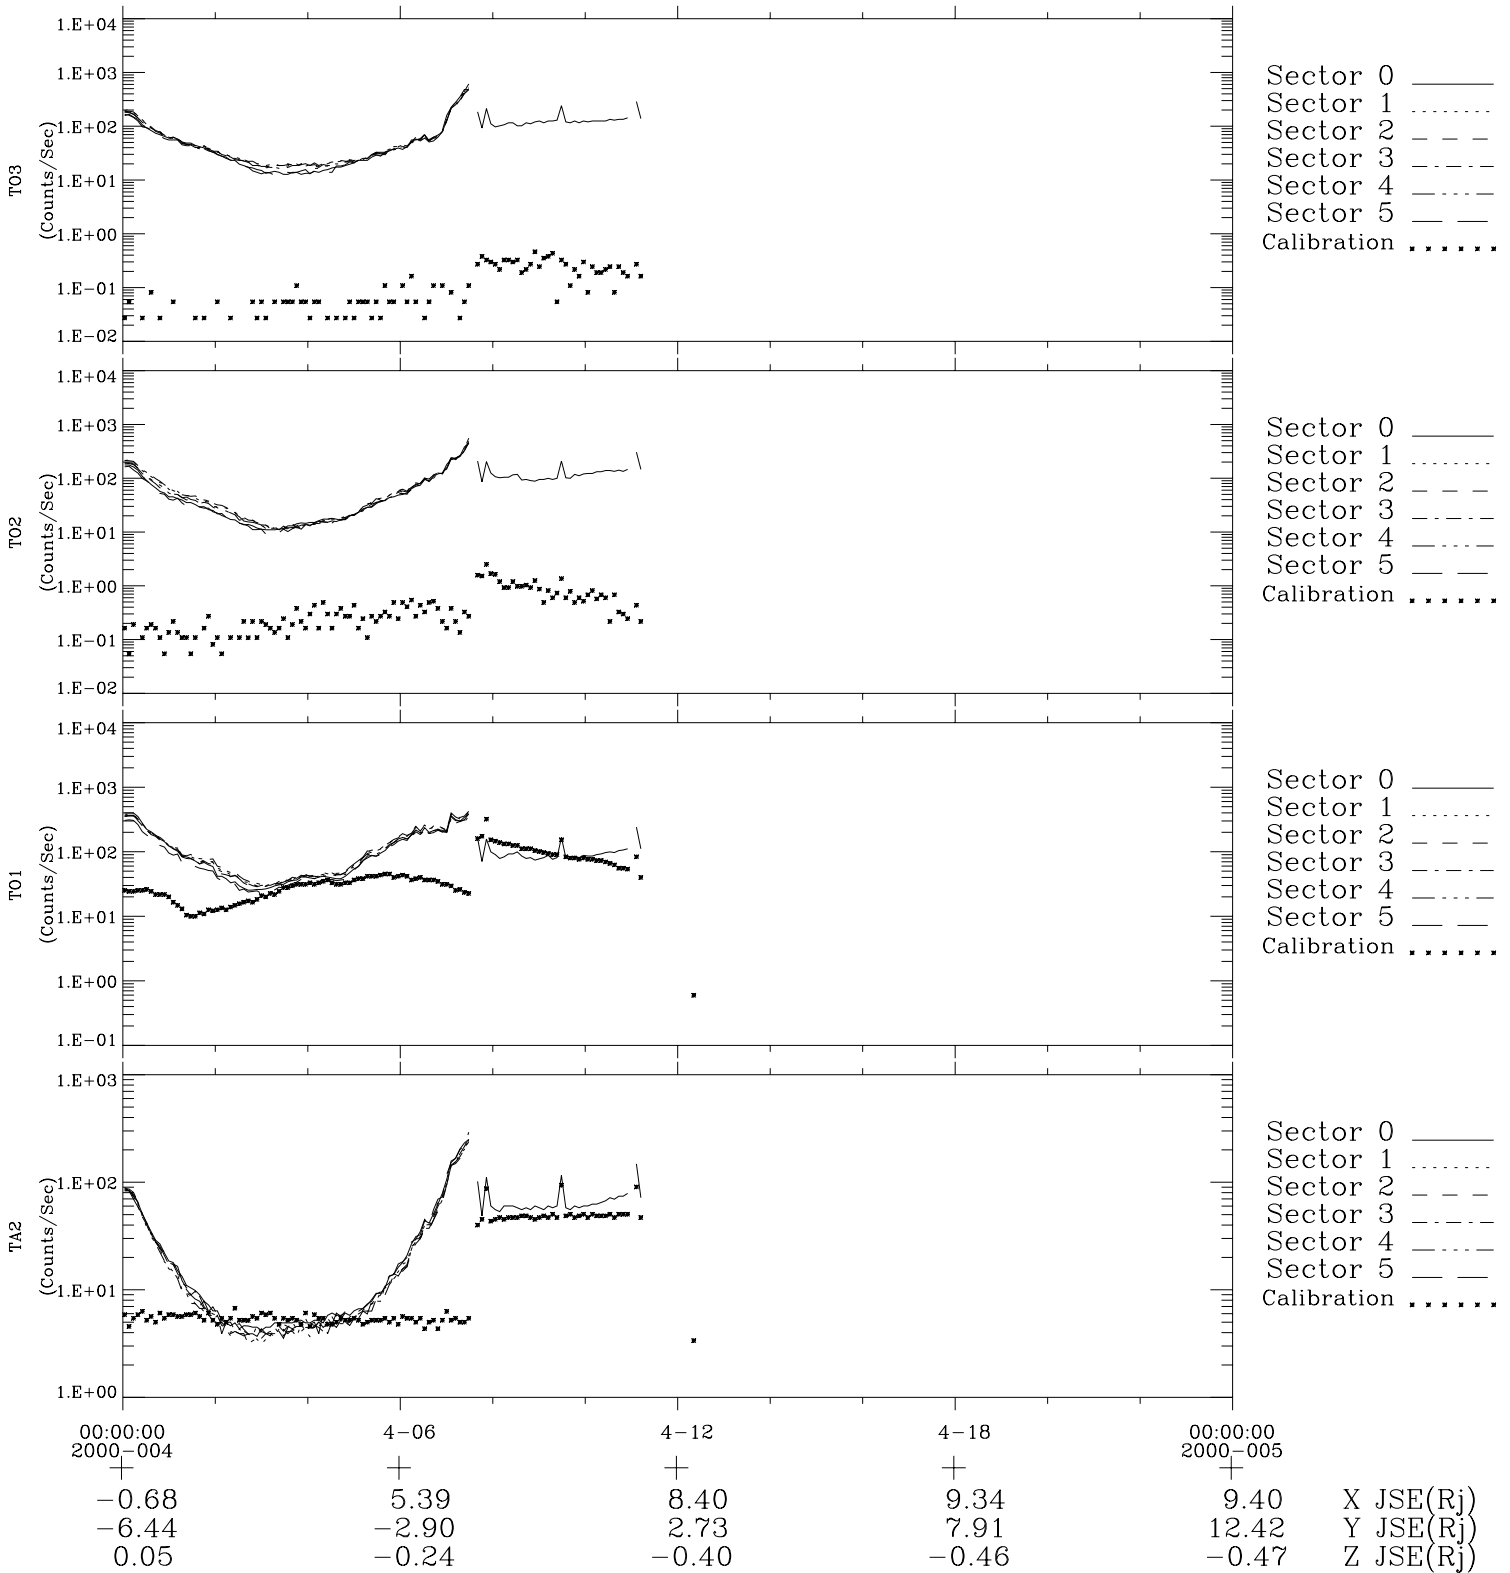

Galileo EPD Real-Time Six-Sector 00004

Software Version: RTLINE_R6 V 1.20
Data Production: 10-03-01
Plot Production: Mon Sep 17 08:30:53 2001

◇ = Jupiter look direction
□ = Corotation look direction