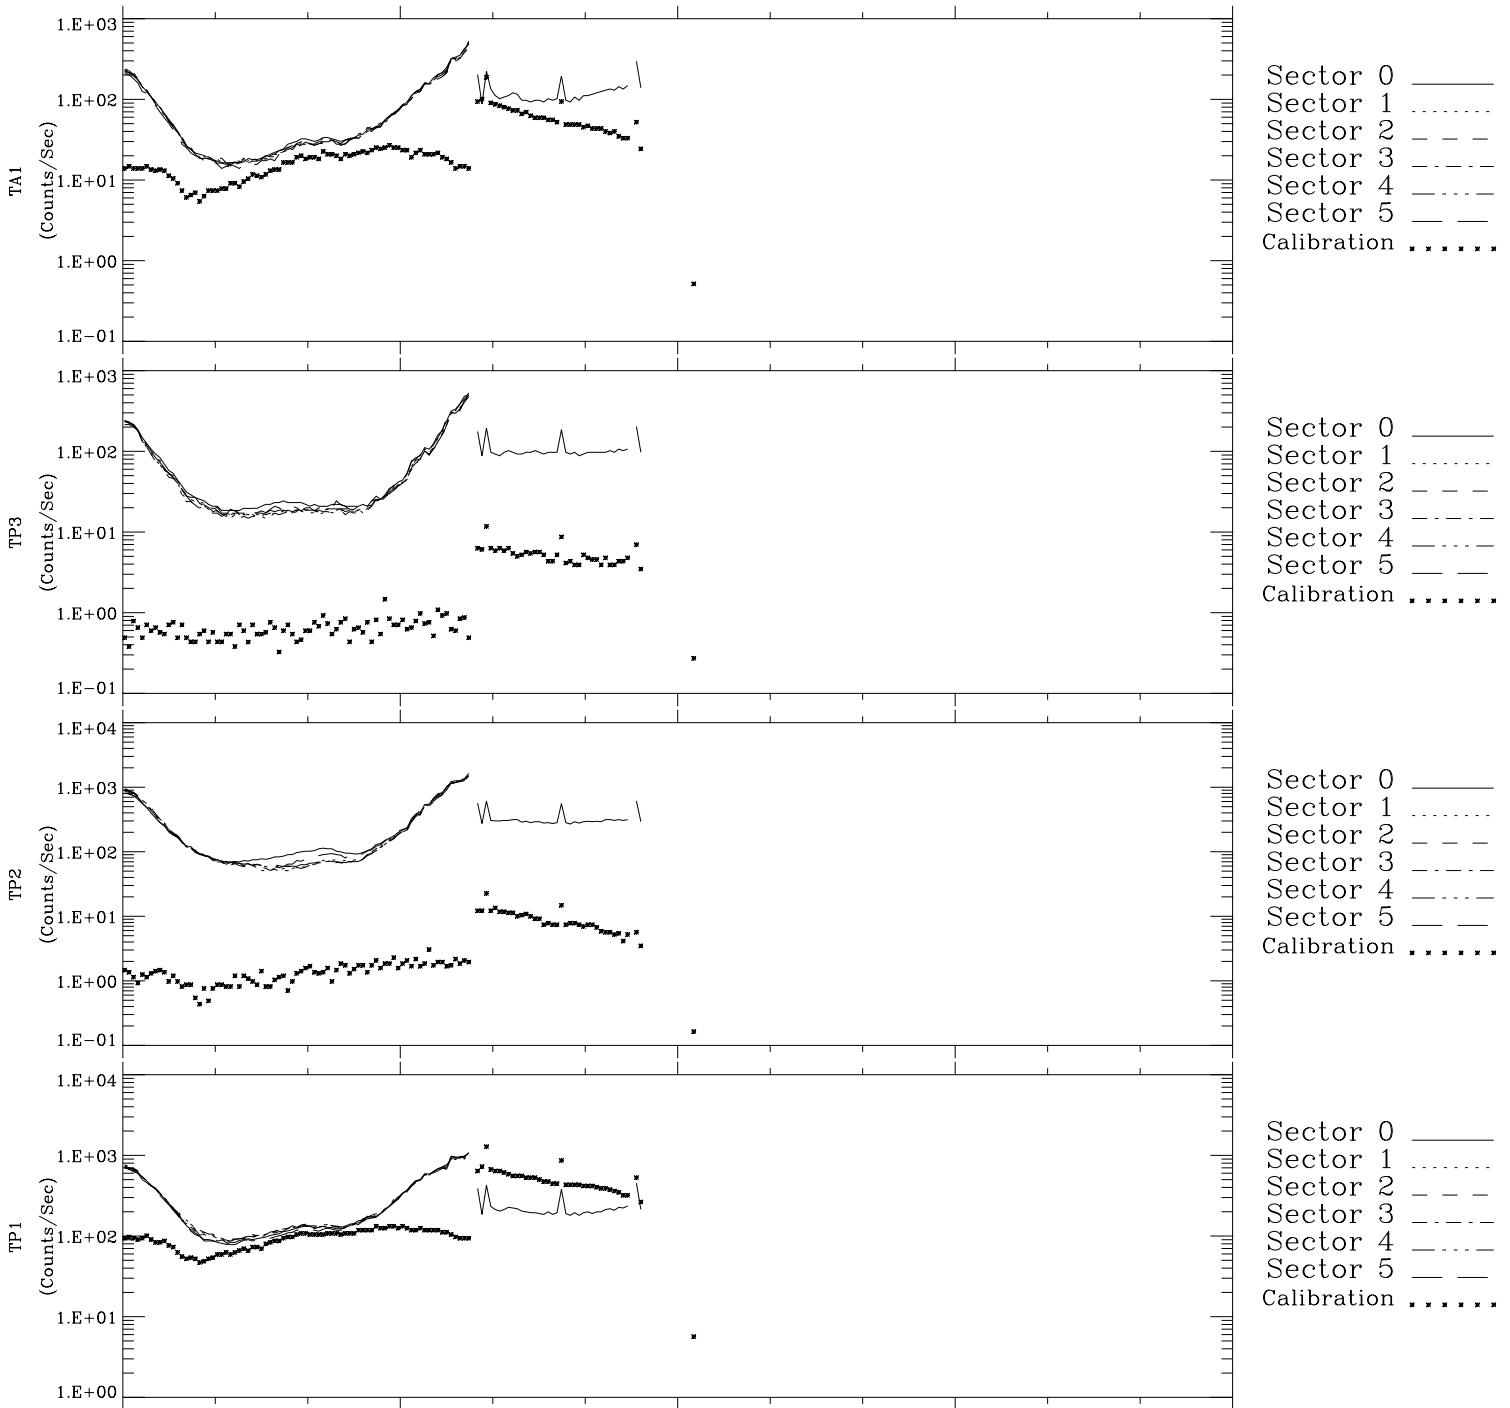

Galileo EPD Real-Time Six-Sector 00004

Software Version: RTLINE_R6 V 1.20
Data Production: 10-03-01
Plot Production: Mon Sep 17 08:30:52 2001

00:00:00	4-06	4-12	4-18	00:00:00	
2000-004				2000-005	
-0.68	5.39	8.40	9.34	9.40	X JSE(R _j)
-6.44	-2.90	2.73	7.91	12.42	Y JSE(R _j)
0.05	-0.24	-0.40	-0.46	-0.47	Z JSE(R _j)

◇ = Jupiter look direction
□ = Corotation look direction