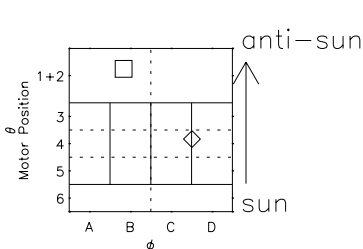

Galileo EPD Real Elevation Anisotropies 00004

Software Version: RTELEV_NORM V 1.20
Data Production: 10-03-01
Plot Production: Mon Sep 17 08:29:54 2001
Color File: wondr3
Geofactor File: 1.1

- ◇ = Jupiter look direction
- = Corotation look direction