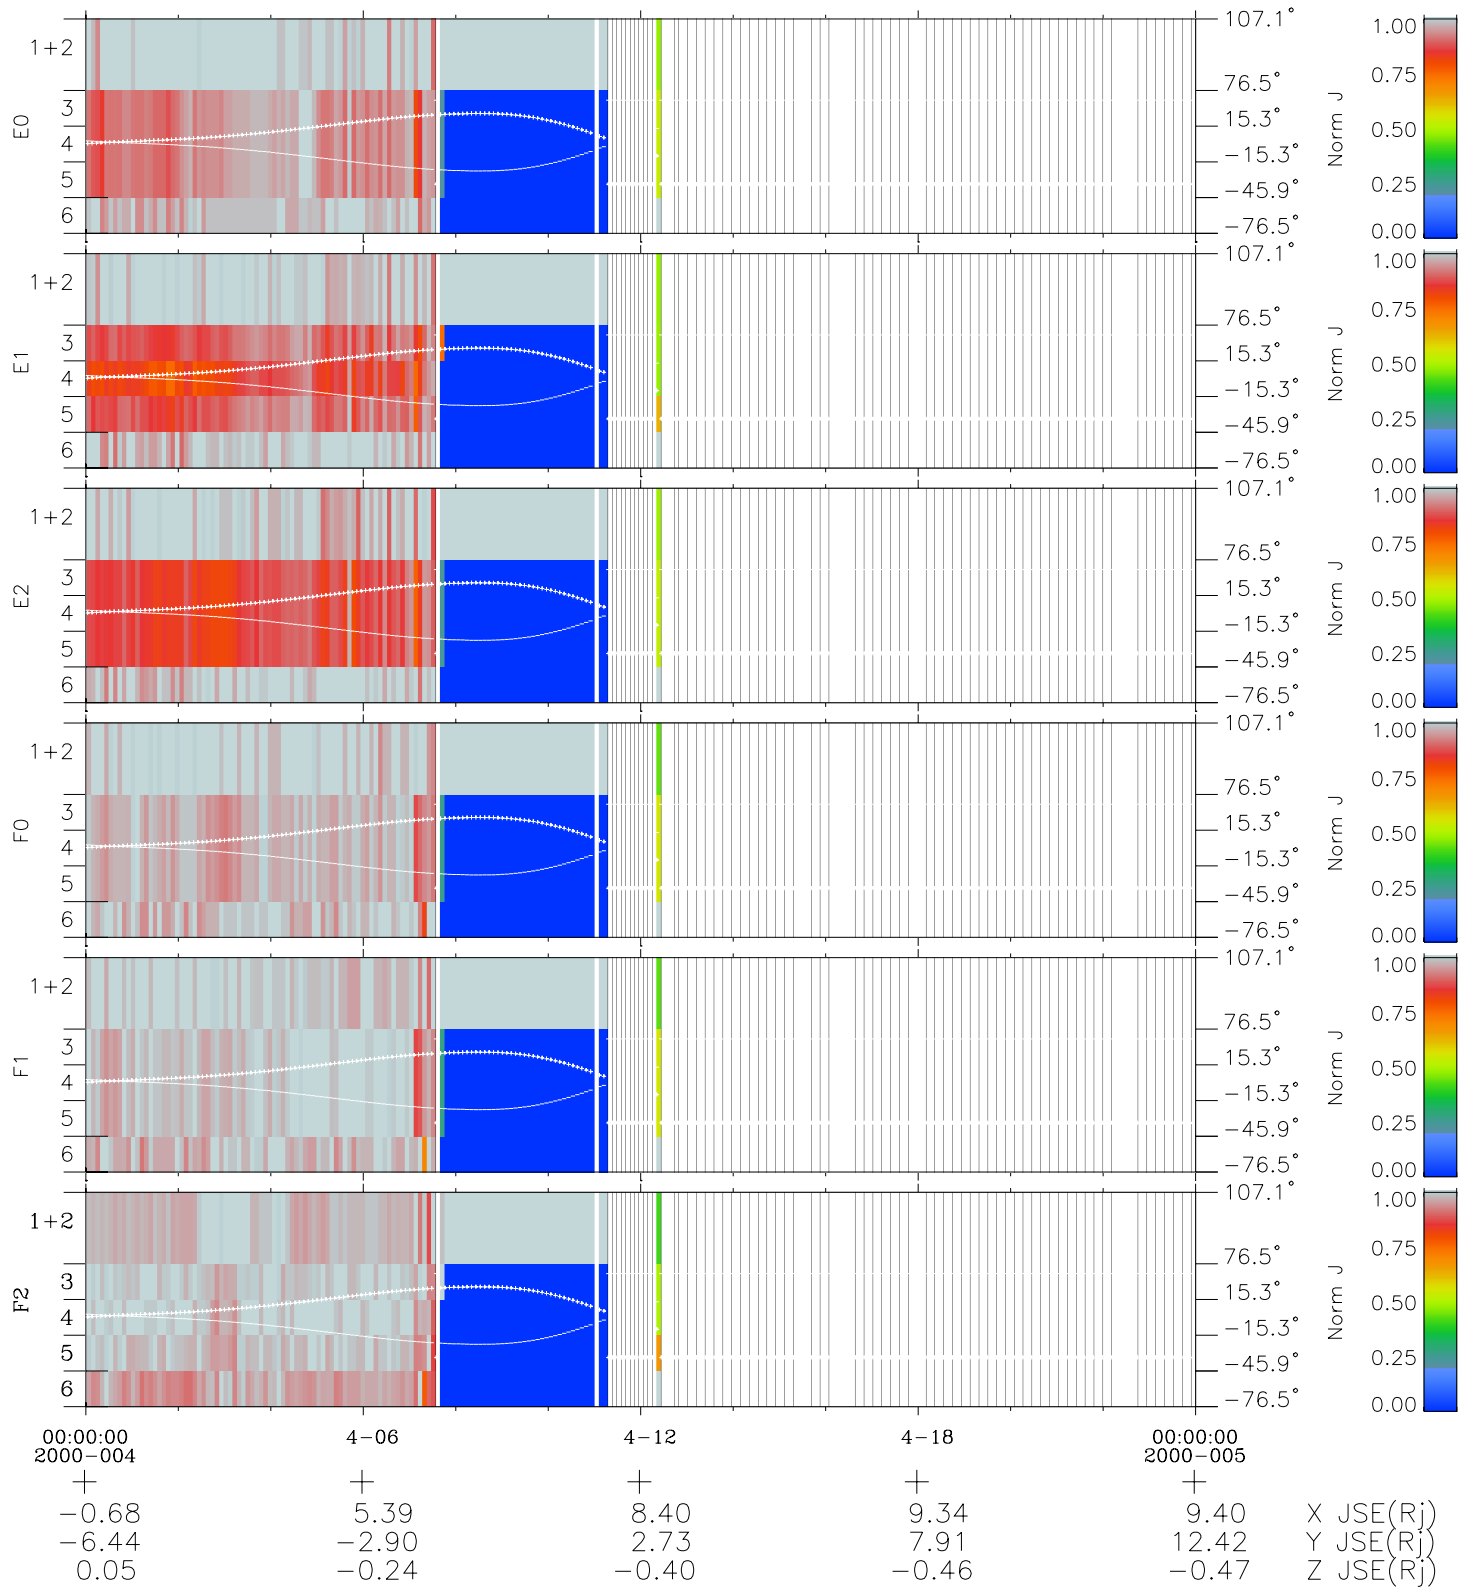

Galileo EPD Real Elevation Anisotropies 00004

Software Version: RTELEV_NORM V 1.20
Data Production: 10-03-01
Plot Production: Mon Sep 17 08:29:54 2001
Color File: wondr3
Geofactor File: 1.1

- ◇ = Jupiter look direction
- = Corotation look direction