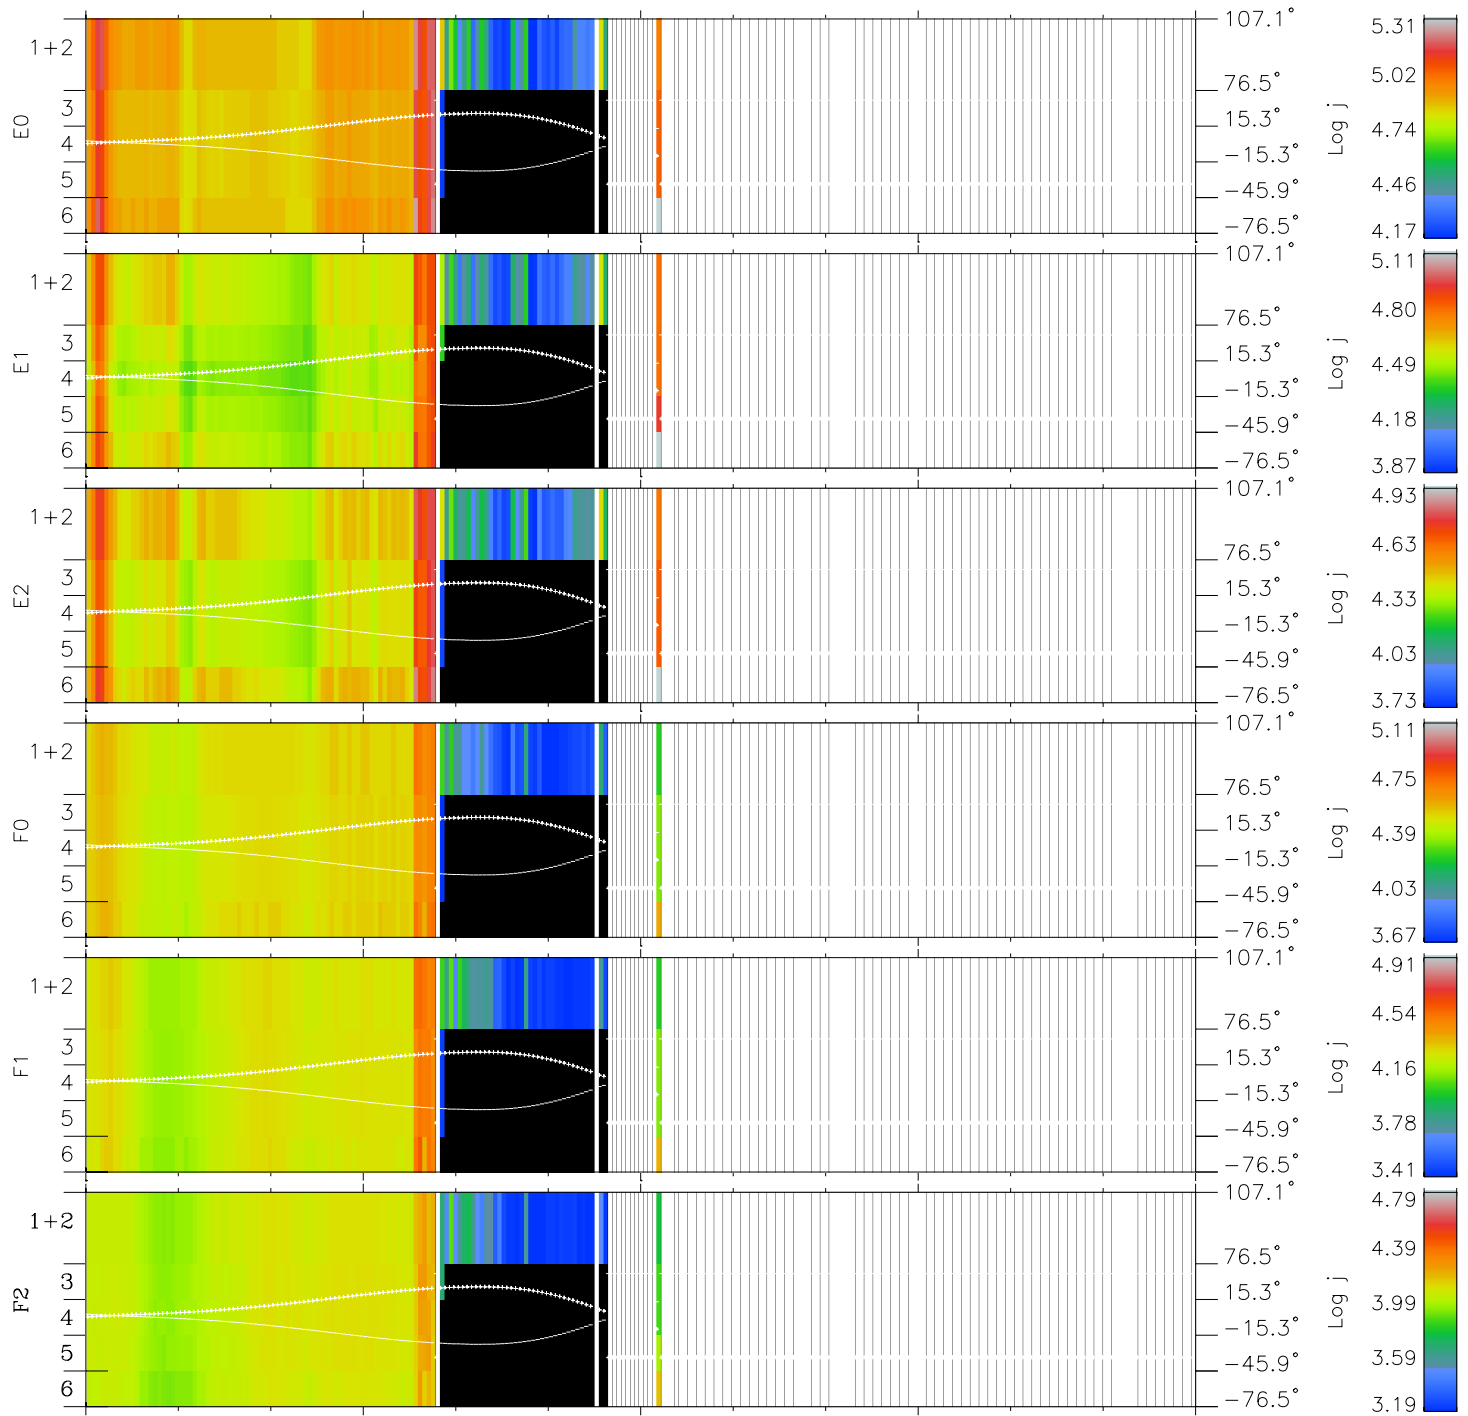

Galileo EPD Real Elevation Anisotropies 00004

Software Version: RTELEV_FLUX V 1.20
 Data Production: 10-03-01
 Plot Production: Mon Sep 17 08:29:40 2001
 Color File: wondr3
 Geofactor File: 1.1

00:00:00 2000-004	4-06	4-12	4-18	00:00:00 2000-005	
+	+	+	+	+	X JSE(R _j)
-0.68	5.39	8.40	9.34	9.40	Y JSE(R _j)
-6.44	-2.90	2.73	7.91	12.42	Z JSE(R _j)
0.05	-0.24	-0.40	-0.46	-0.47	

- ◇ = Jupiter look direction
- = Corotation look direction