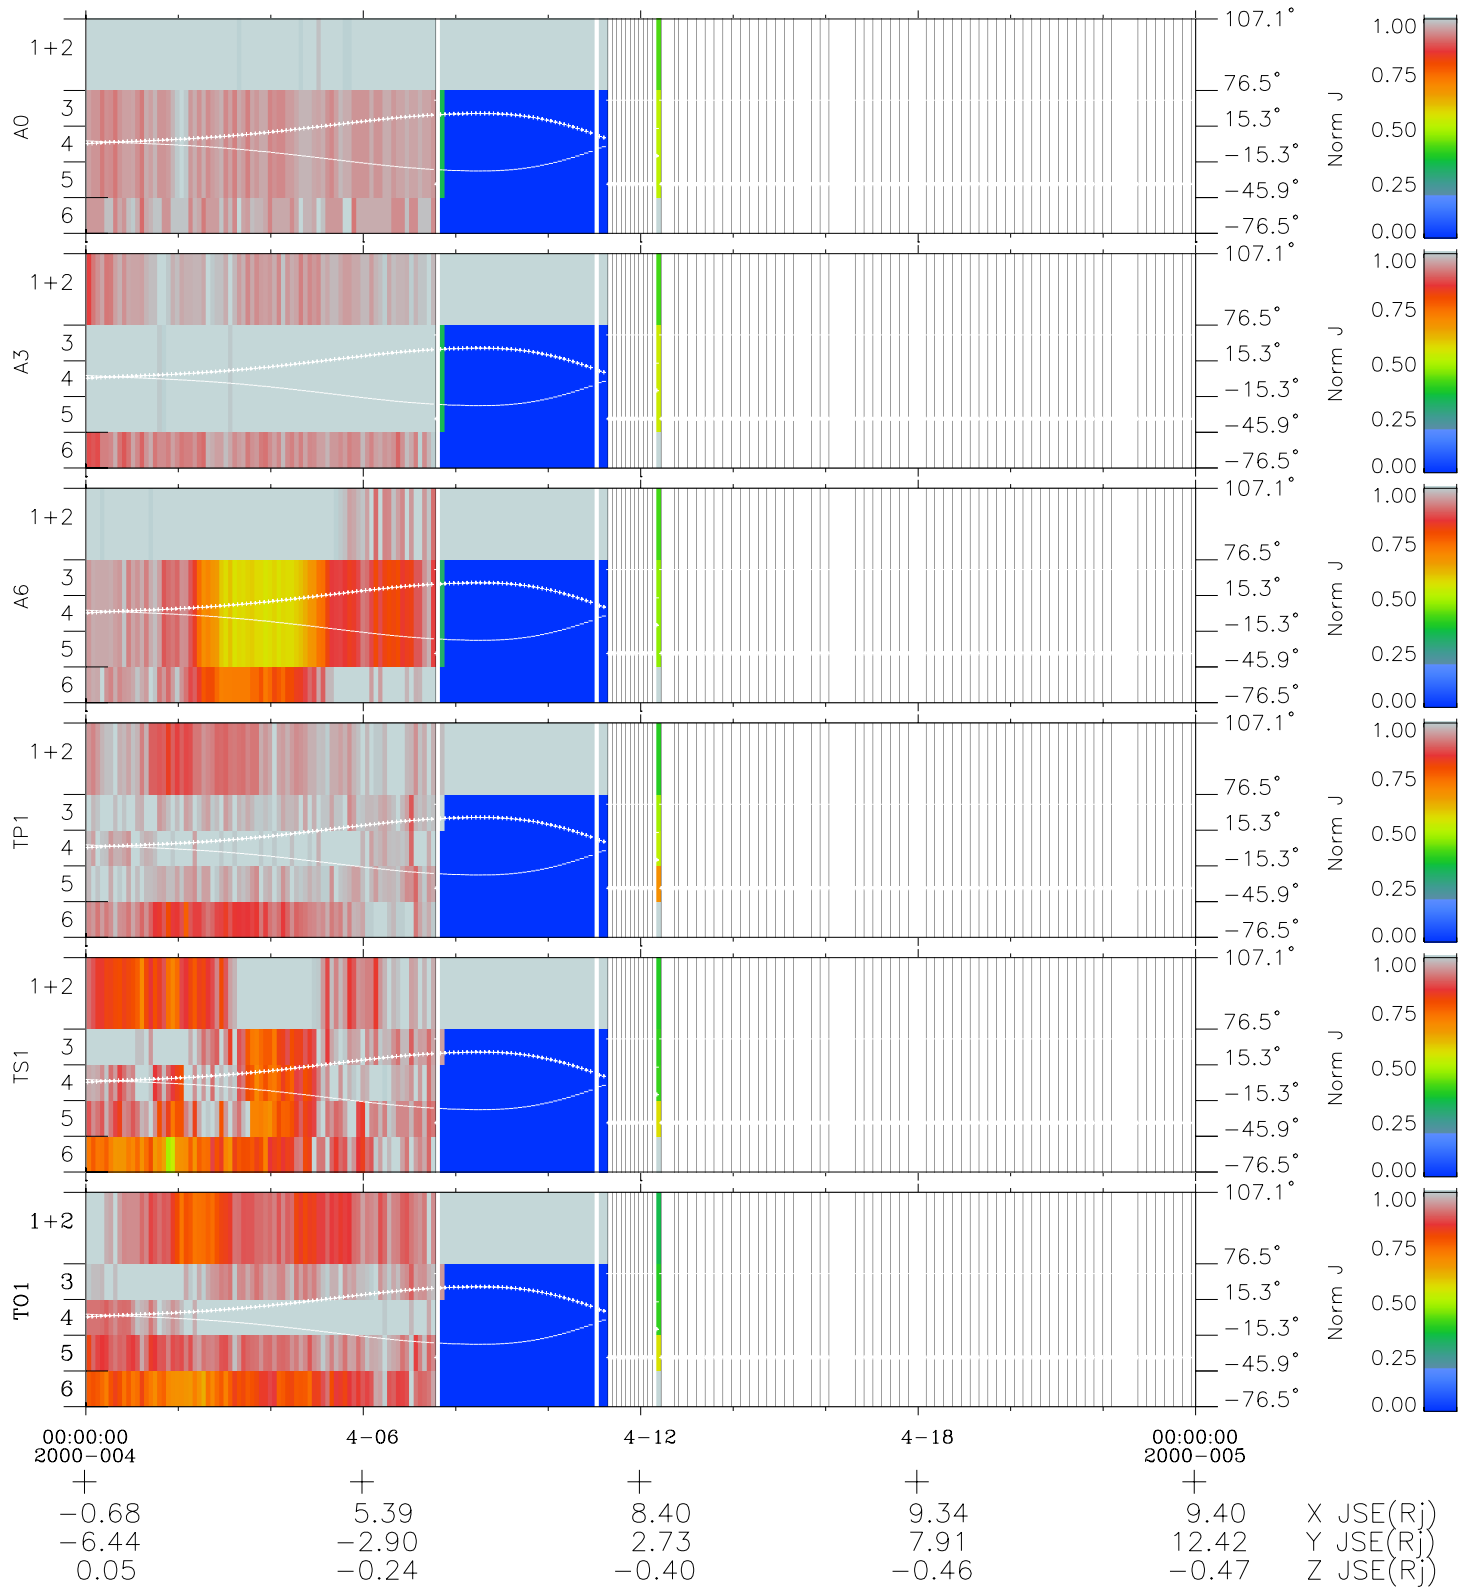

Galileo EPD Real Elevation Anisotropies 00004

Software Version: RTELEV_NORM V 1.20
Data Production: 10-03-01
Plot Production: Mon Sep 17 08:29:47 2001
Color File: wondr3
Geofactor File: 1.1

- ◇ = Jupiter look direction
- = Corotation look direction