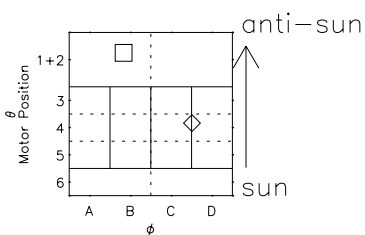

Galileo EPD Real Elevation Anisotropies 00004

Software Version: RTELEV_NORM V 1.20
Data Production: 10-03-01
Plot Production: Mon Sep 17 08:29:47 2001
Color File: wondr3
Geofactor File: 1.1

- ◇ = Jupiter look direction
- = Corotation look direction