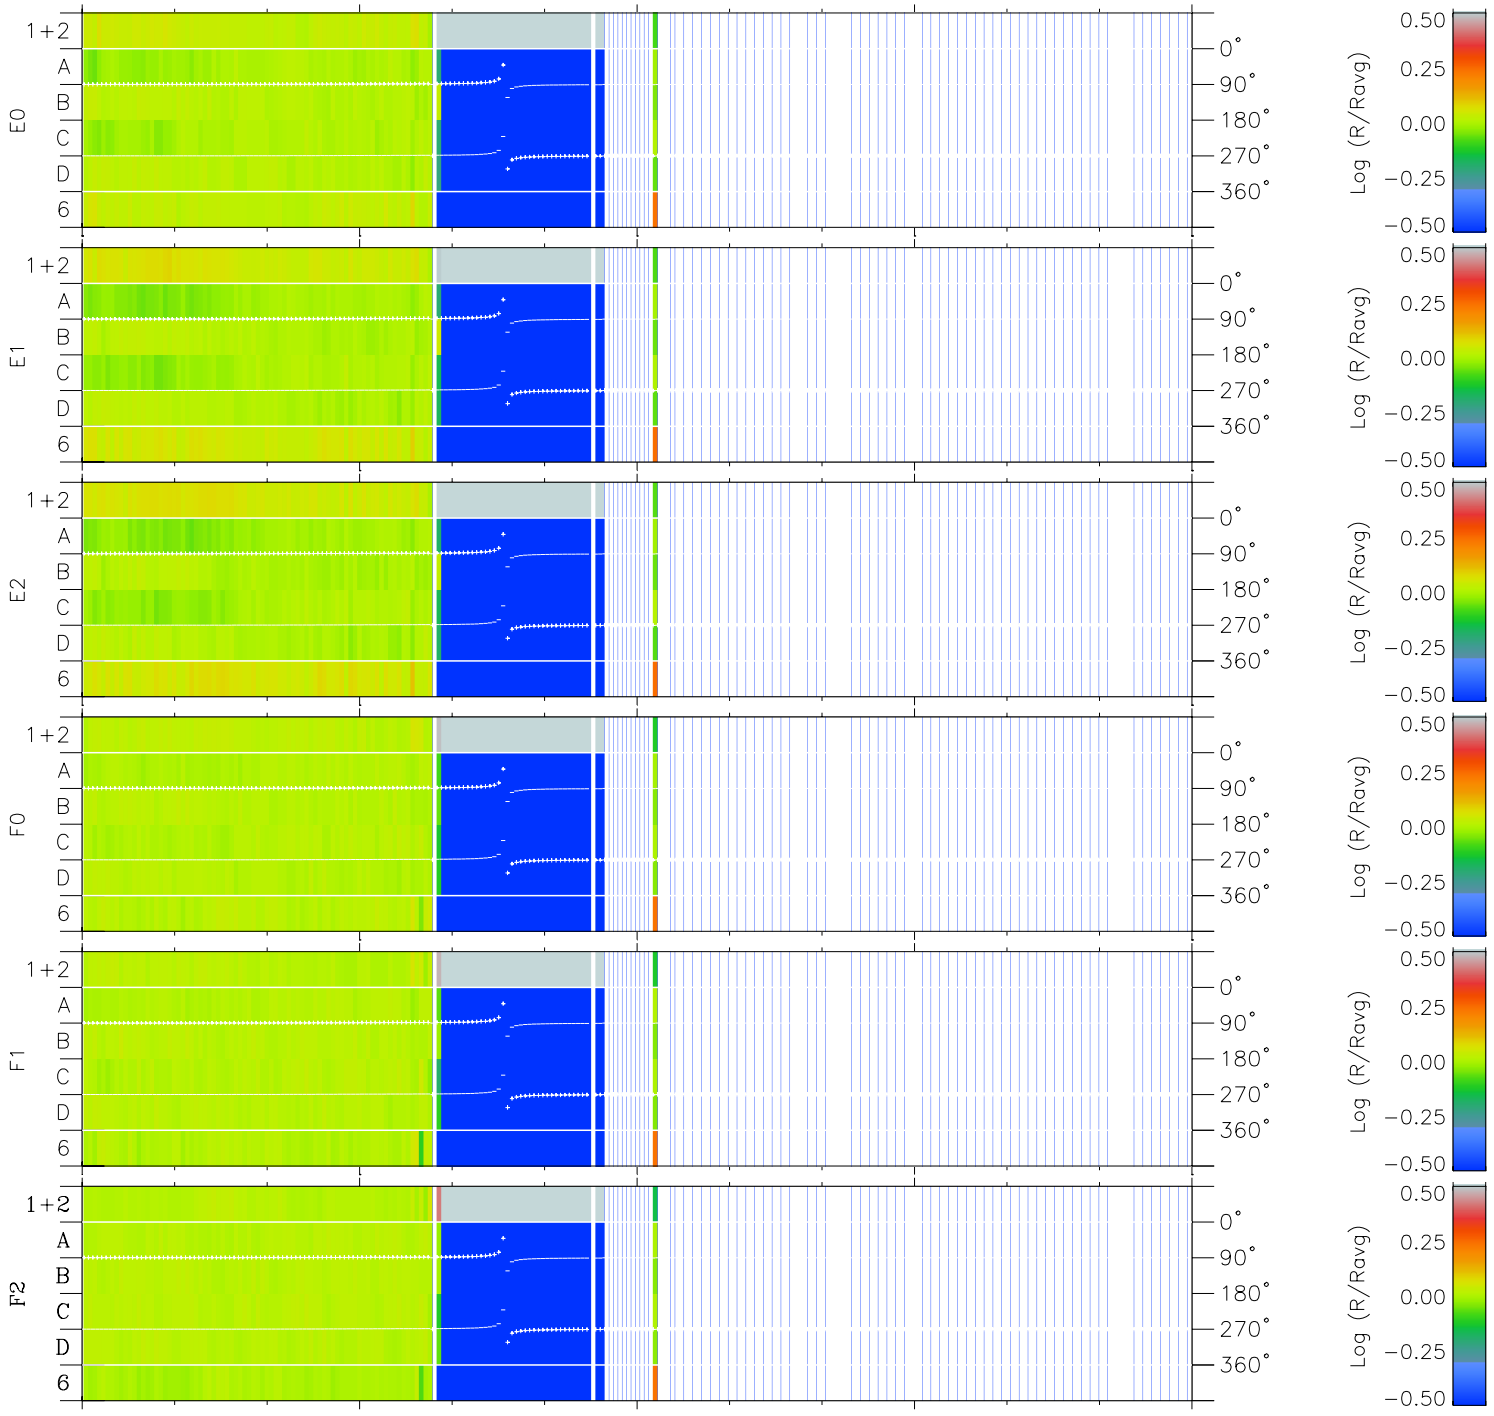

# Galileo EPD Real Time Azimuth Anisotropies 00004

Software Version: RTAZIM\_MEAN V 1.20  
Data Production: 10-03-01  
Plot Production: Mon Sep 17 08:30:09 2001  
Color File: wondr3  
Geofactor File: 1.1

00:00:00 2000-004	4-06	4-12	4-18	00:00:00 2000-005	
+	+	+	+	+	X JSE(R <sub>j</sub> )
-0.68	5.39	8.40	9.34	9.40	Y JSE(R <sub>j</sub> )
-6.44	-2.90	2.73	7.91	12.42	Z JSE(R <sub>j</sub> )
0.05	-0.24	-0.40	-0.46	-0.47	

- ◇ = Jupiter look direction
- = Corotation look direction