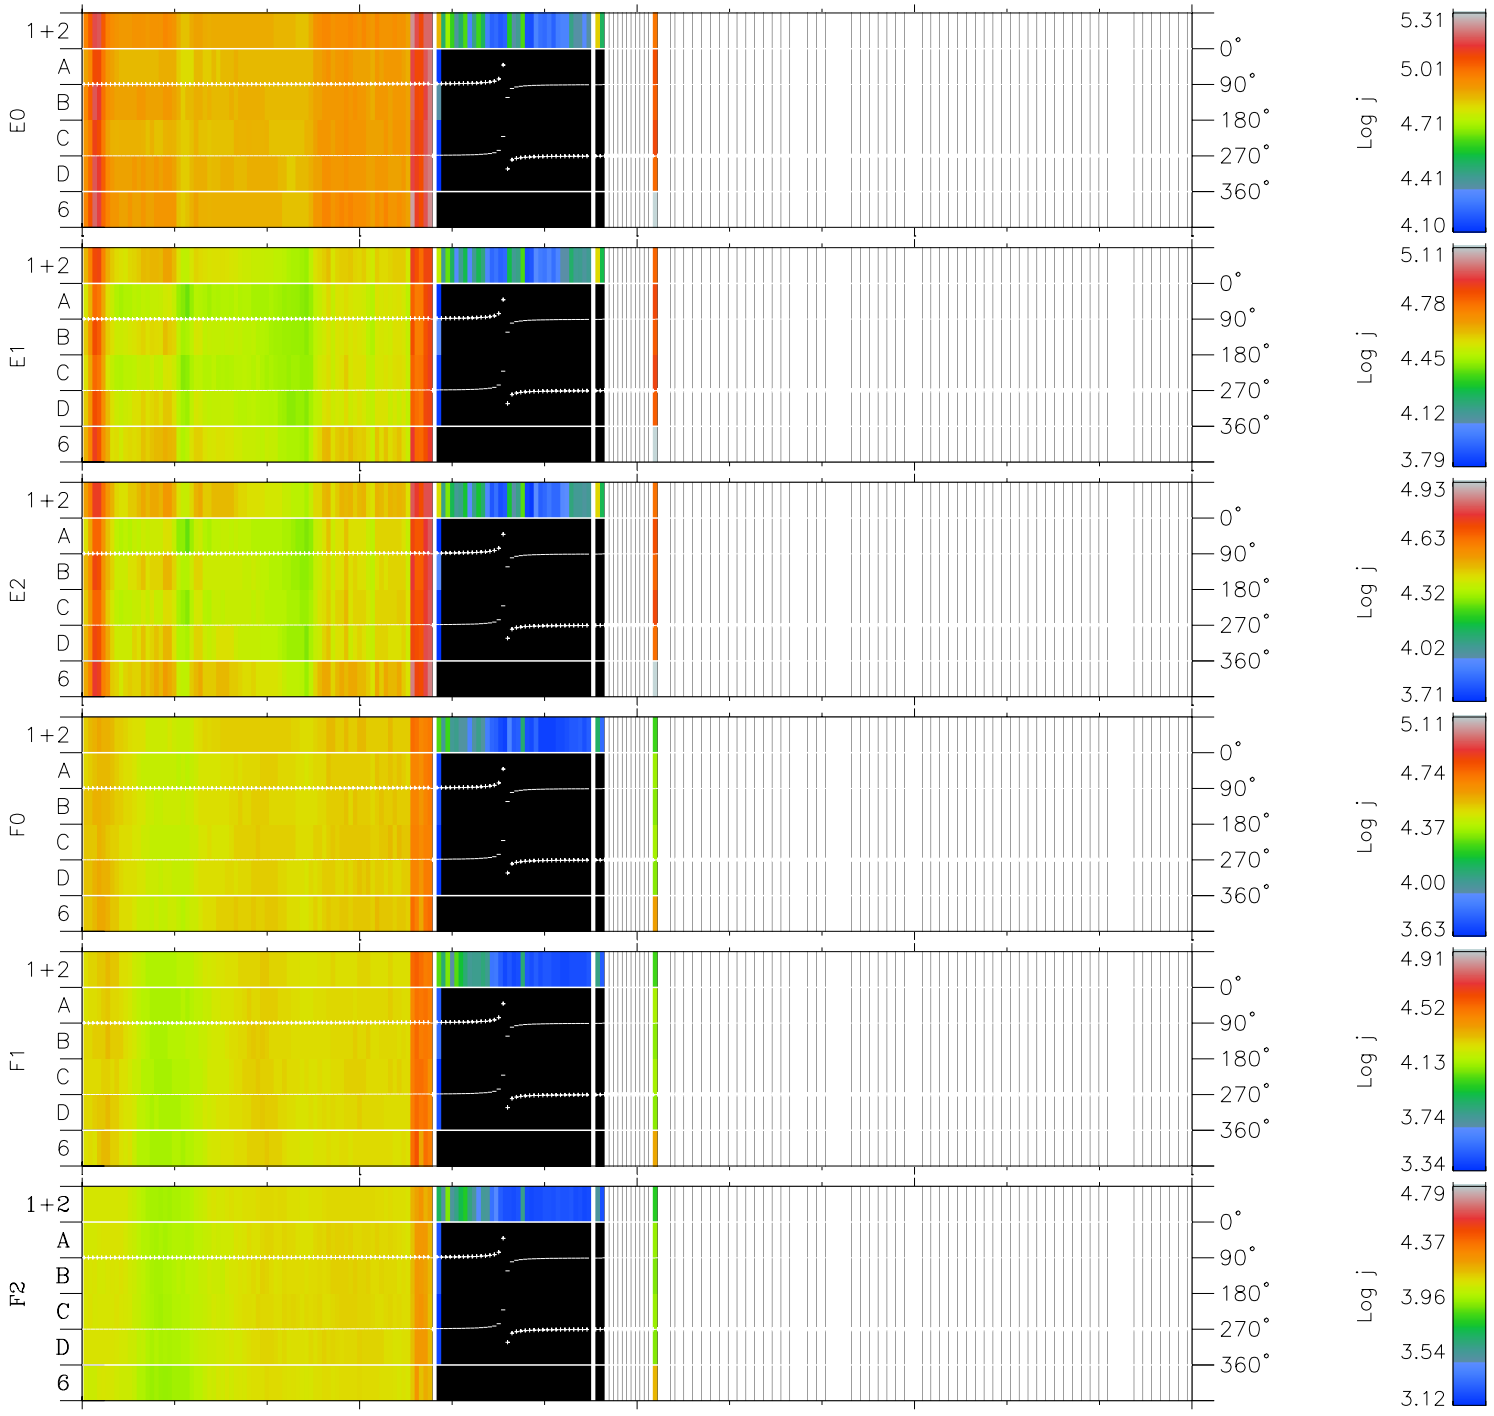

Galileo EPD Real Time Azimuth Anisotropies 00004

Software Version: RTAZIM_FLUX V 1.20
 Data Production: 10-03-01
 Plot Production: Mon Sep 17 08:30:23 2001
 Color File: wondr3
 Geofactor File: 1.1

00:00:00 2000-004	4-06	4-12	4-18	00:00:00 2000-005	
+	+	+	+	+	X JSE(R _j)
-0.68	5.39	8.40	9.34	9.40	Y JSE(R _j)
-6.44	-2.90	2.73	7.91	12.42	Z JSE(R _j)
0.05	-0.24	-0.40	-0.46	-0.47	

◇ = Jupiter look direction
 □ = Corotation look direction