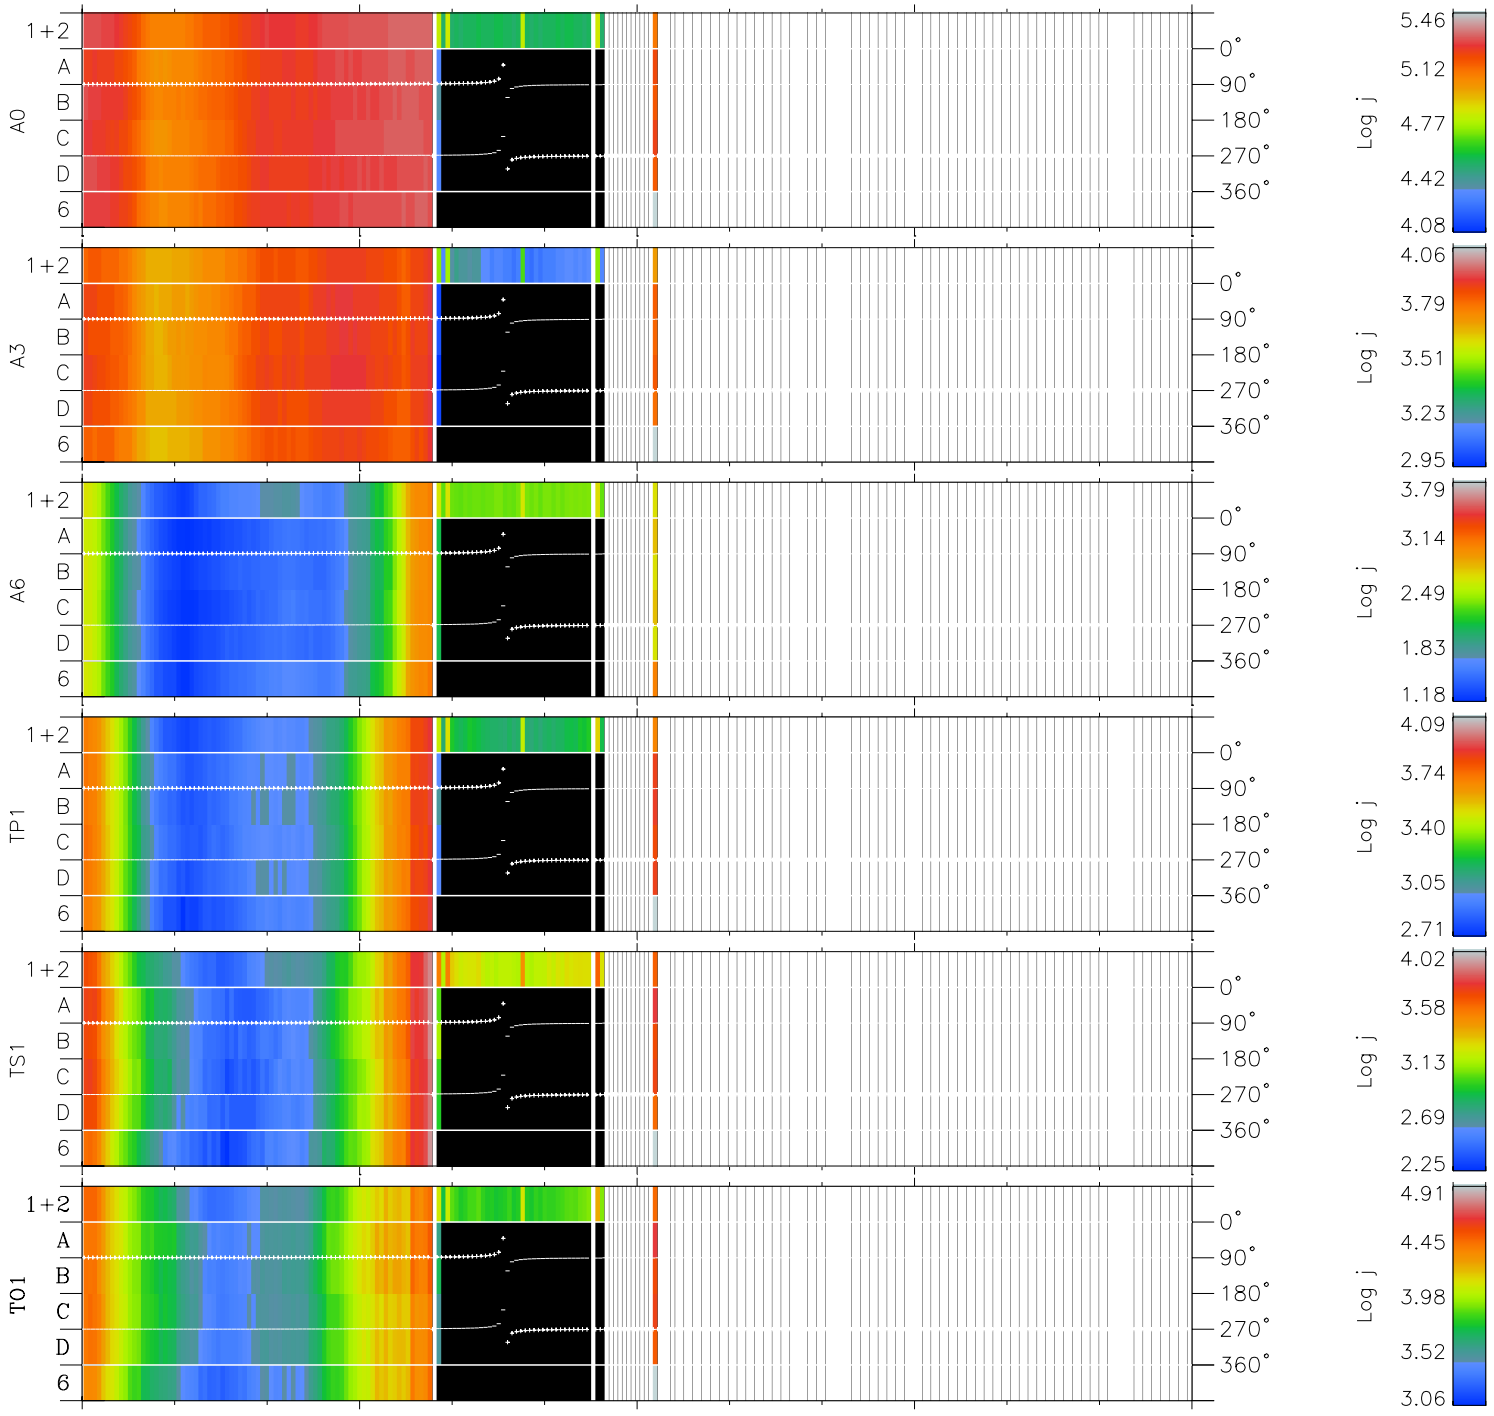

Galileo EPD Real Time Azimuth Anisotropies 00004

Software Version: RTAZIM_FLUX V 1.20
 Data Production: 10-03-01
 Plot Production: Mon Sep 17 08:30:16 2001
 Color File: wondr3
 Geofactor File: 1.1

00:00:00 2000-004	4-06	4-12	4-18	00:00:00 2000-005	
+	+	+	+	+	X JSE(R _j)
-0.68	5.39	8.40	9.34	9.40	Y JSE(R _j)
-6.44	-2.90	2.73	7.91	12.42	Z JSE(R _j)
0.05	-0.24	-0.40	-0.46	-0.47	

- ◇ = Jupiter look direction
- = Corotation look direction