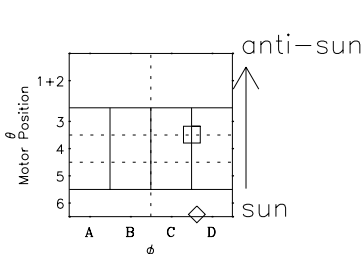

Galileo EPD Real-Time Six-Sector 00003

Software Version: RTLINE_R6 V 1.20
Data Production: 10-03-01
Plot Production: Mon Sep 17 08:21:54 2001

◇ = Jupiter look direction
□ = Corotation look direction