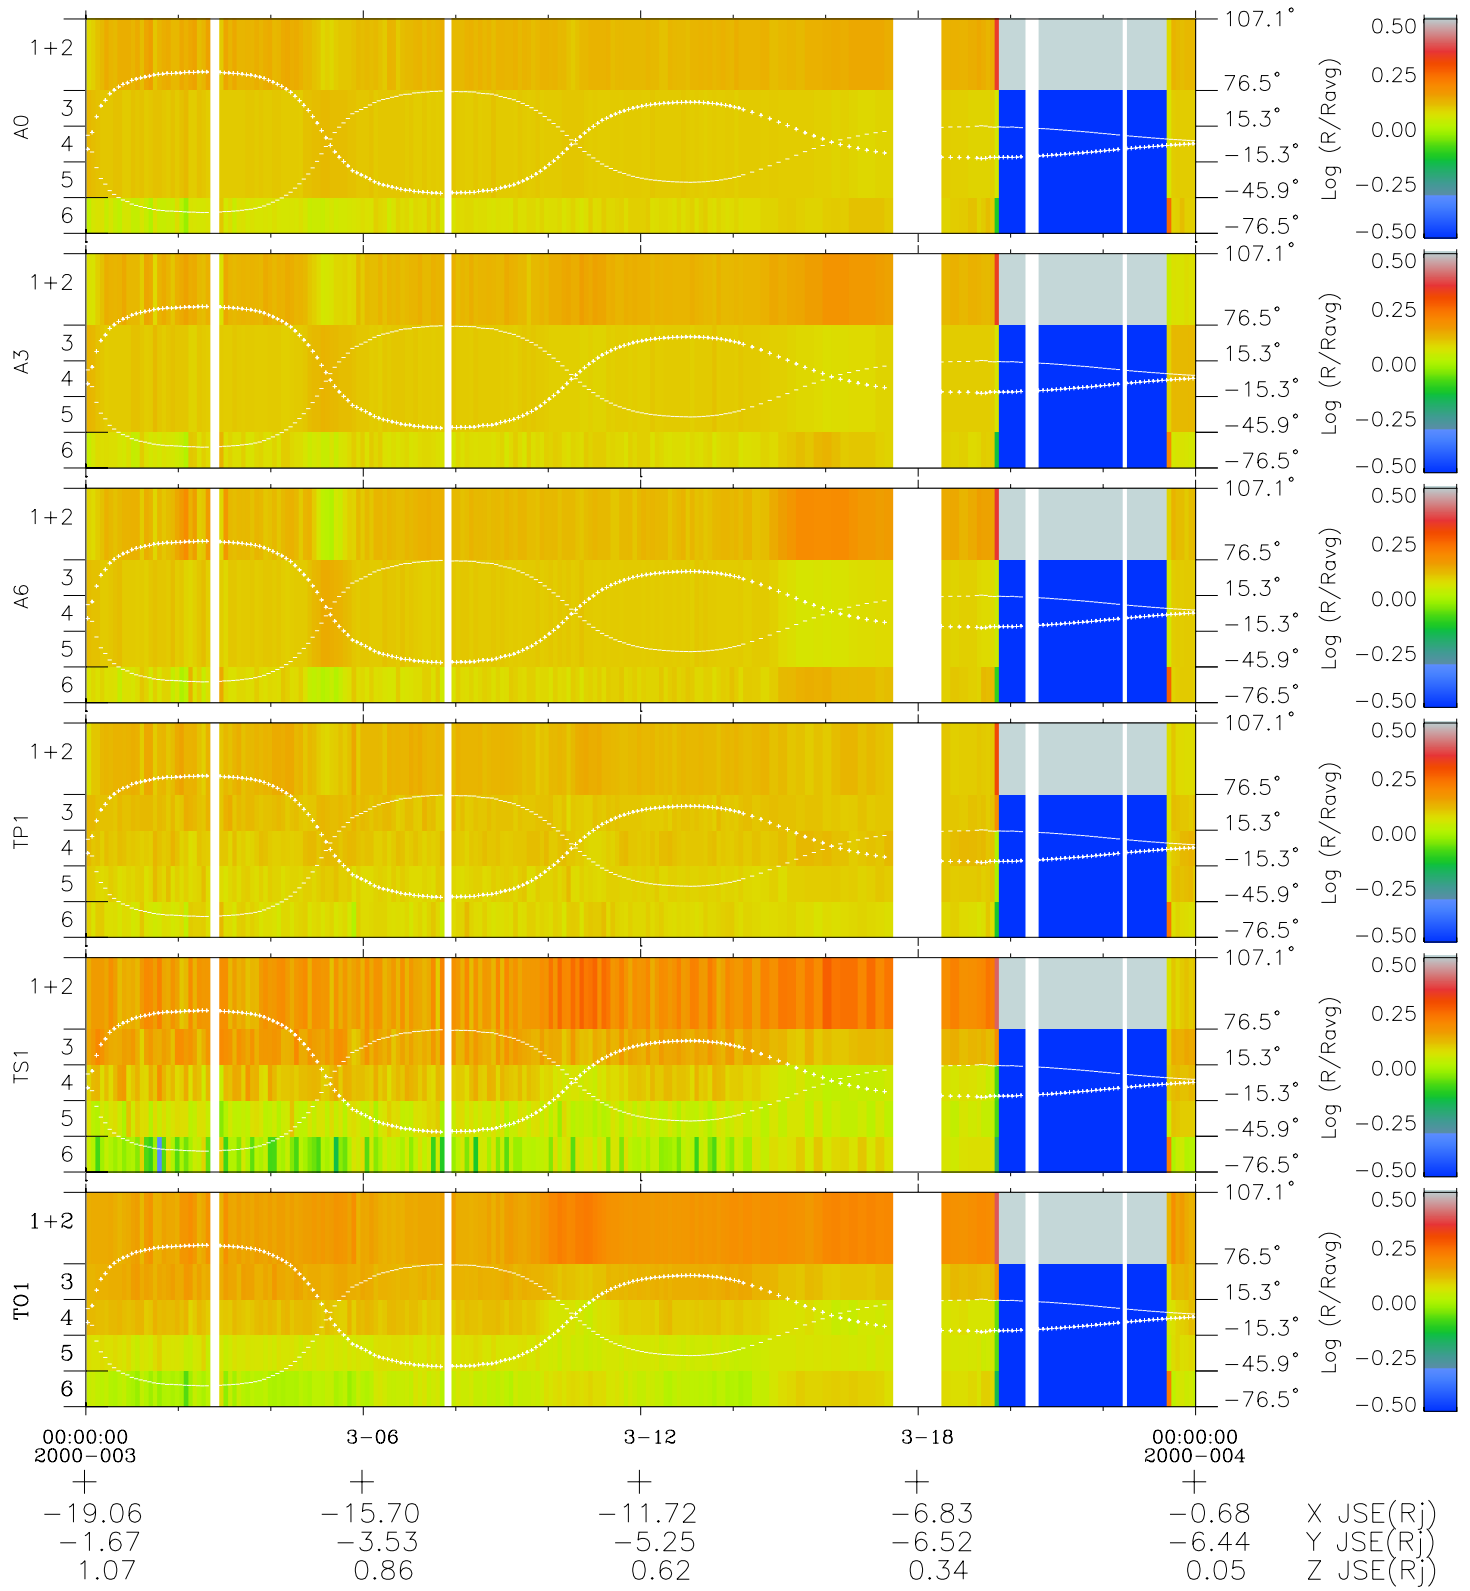

Galileo EPD Real Elevation Anisotropies 00003

Software Version: RTELEV_MEAN V 1.20
Data Production: 10-03-01
Plot Production: Mon Sep 17 08:20:06 2001
Color File: wondr3
Geofactor File: 1.1

- ◇ = Jupiter look direction
- = Corotation look direction