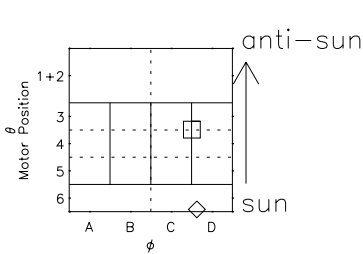

Galileo EPD Real Elevation Anisotropies 00003

Software Version: RTELEV_MEAN V 1.20
Data Production: 10-03-01
Plot Production: Mon Sep 17 08:20:06 2001
Color File: wondr3
Geofactor File: 1.1

- ◇ = Jupiter look direction
- = Corotation look direction