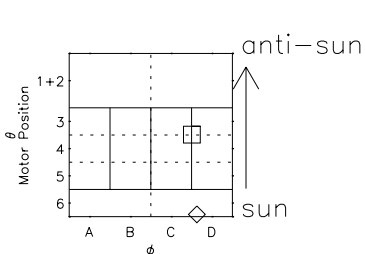

Galileo EPD Real Elevation Anisotropies 00003

Software Version: RTELEV_FLUX V 1.20
Data Production: 10-03-01
Plot Production: Mon Sep 17 08:20:23 2001
Color File: wondr3
Geofactor File: 1.1

◇ = Jupiter look direction
□ = Corotation look direction