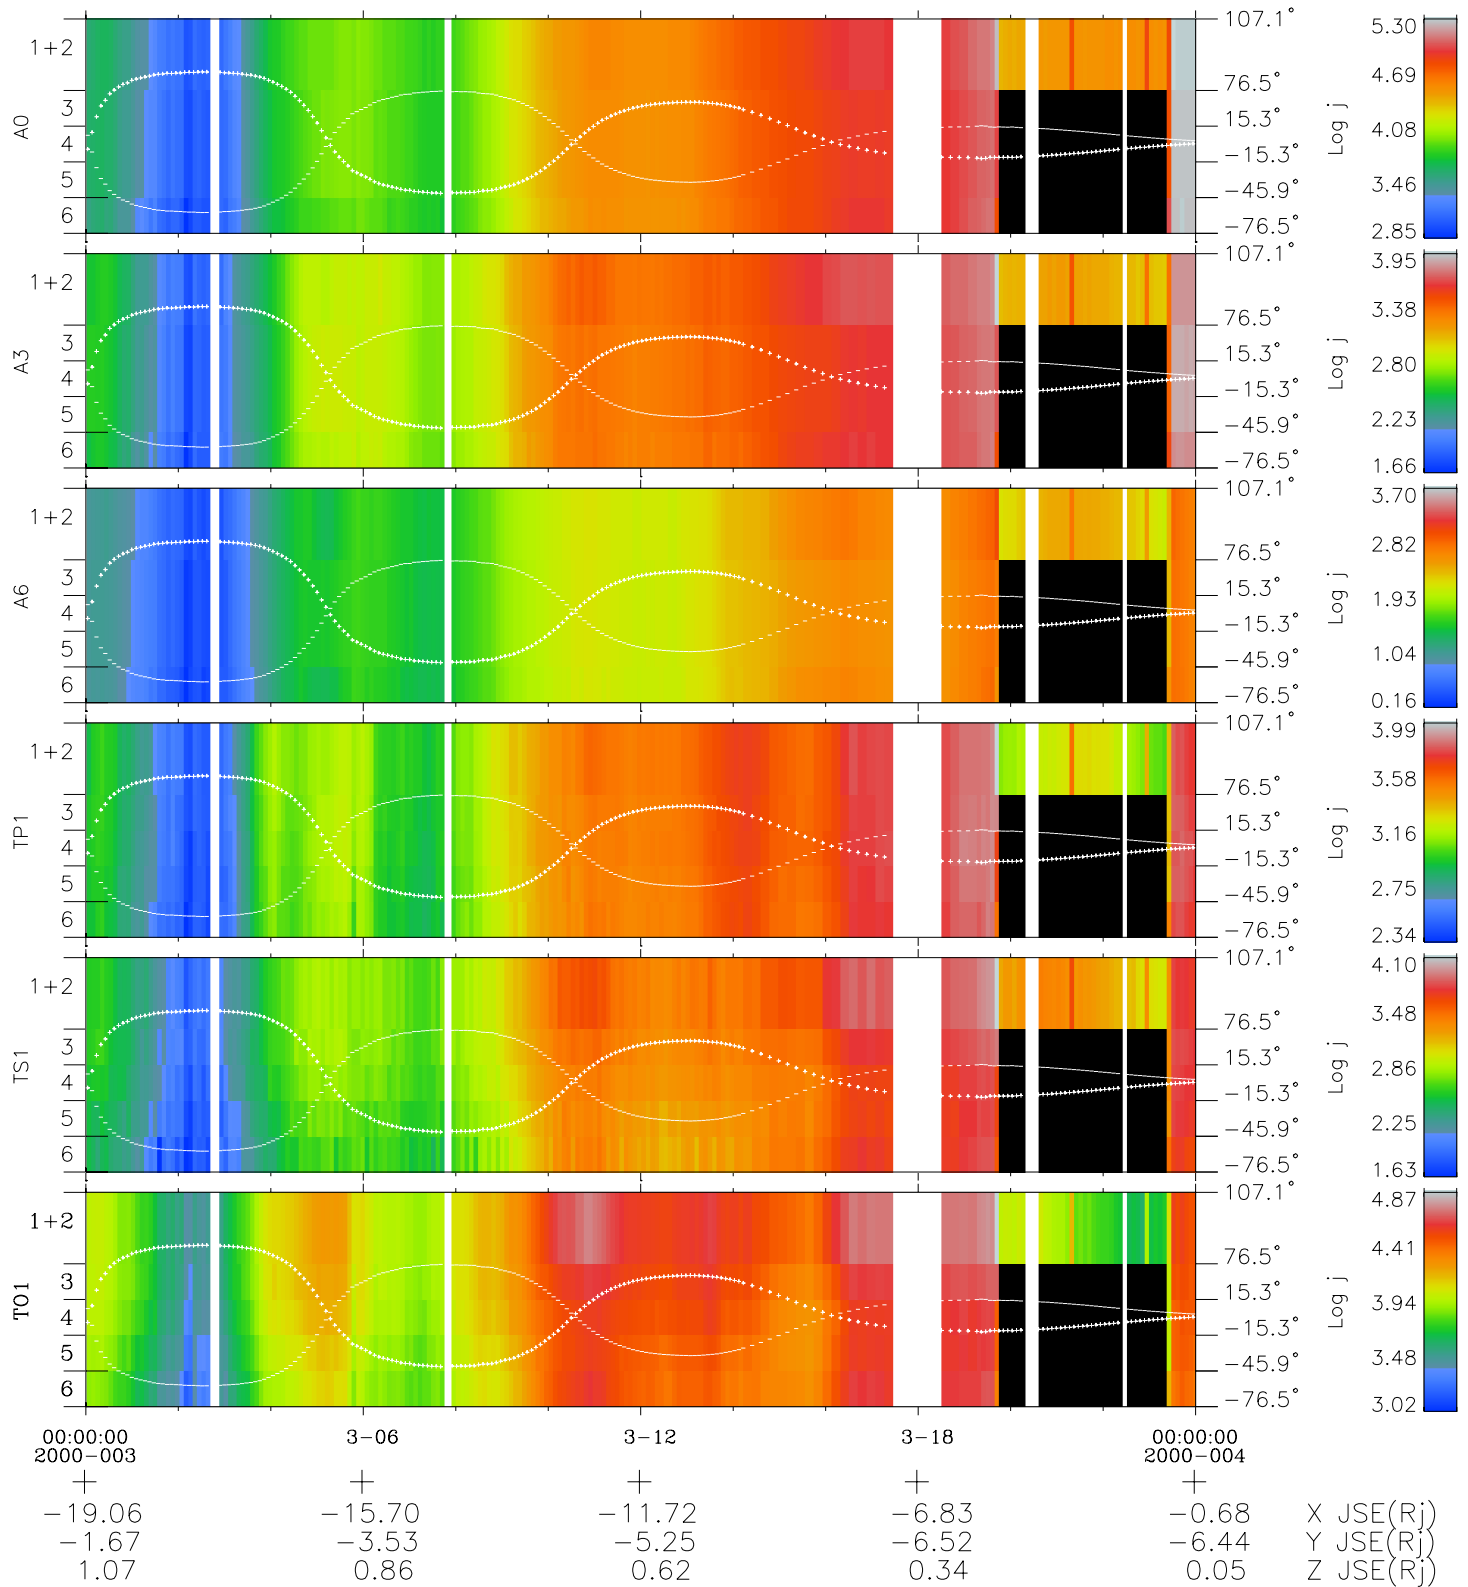

Galileo EPD Real Elevation Anisotropies 00003

Software Version: RTELEV_FLUX V 1.20
Data Production: 10-03-01
Plot Production: Mon Sep 17 08:20:23 2001
Color File: wondr3
Geofactor File: 1.1

◇ = Jupiter look direction
□ = Corotation look direction