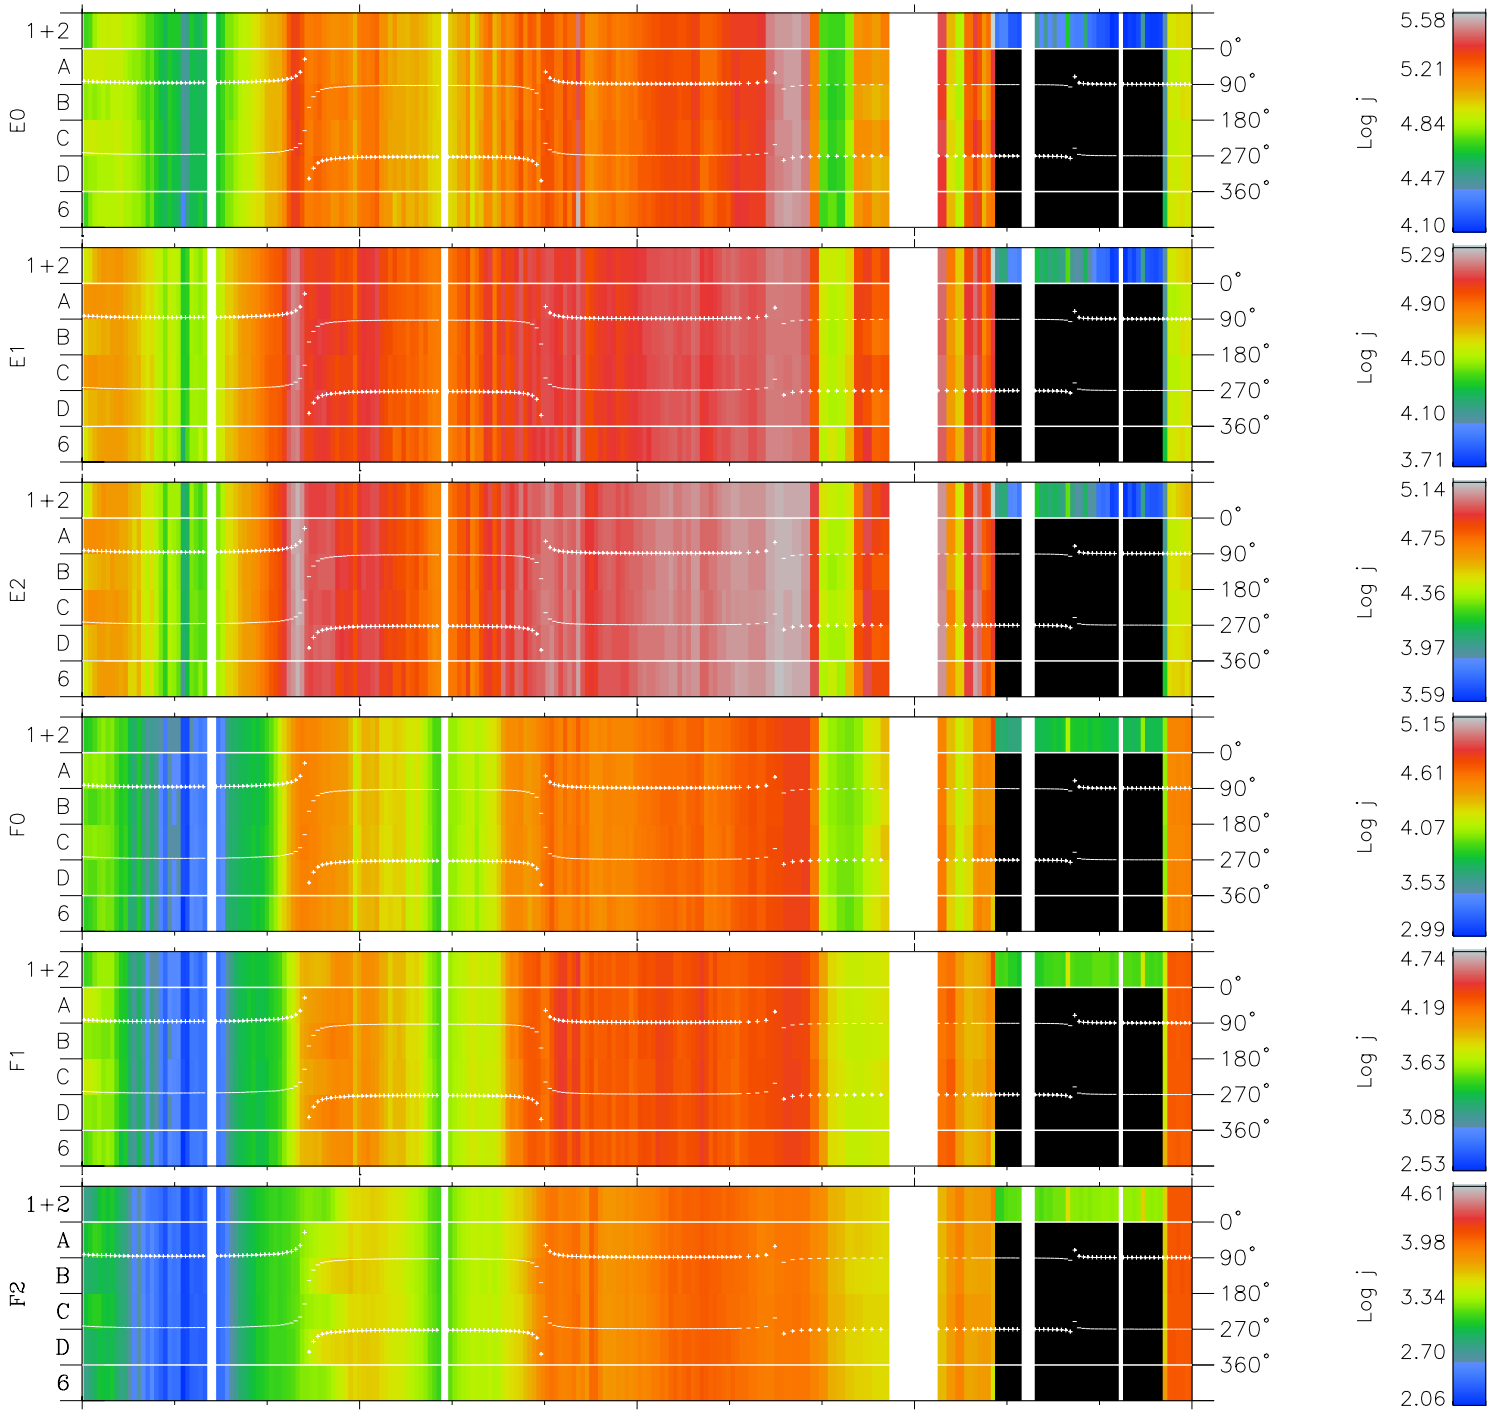

Galileo EPD Real Time Azimuth Anisotropies 00003

Software Version: RTAZIM_FLUX V 1.20
Data Production: 10-03-01
Plot Production: Mon Sep 17 08:21:19 2001
Color File: wondr3
Geofactor File: 1.1

00:00:00 2000-003	3-06	3-12	3-18	00:00:00 2000-004	
+	+	+	+	+	
-19.06	-15.70	-11.72	-6.83	-0.68	X JSE(R _j)
-1.67	-3.53	-5.25	-6.52	-6.44	Y JSE(R _j)
1.07	0.86	0.62	0.34	0.05	Z JSE(R _j)

◇ = Jupiter look direction
□ = Corotation look direction