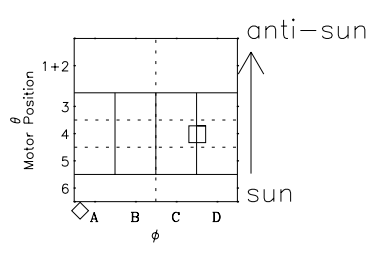

Galileo EPD Real Time Omni Spectrum 00002

Software Version: RTSPEC_OMNI V 1.20
 Data Production: 10-03-01
 Plot Production: Mon Sep 17 08:09:11 2001
 Color File: wondr3
 Geofactor File: 1.1

◇ = Jupiter look direction
 □ = Corotation look direction