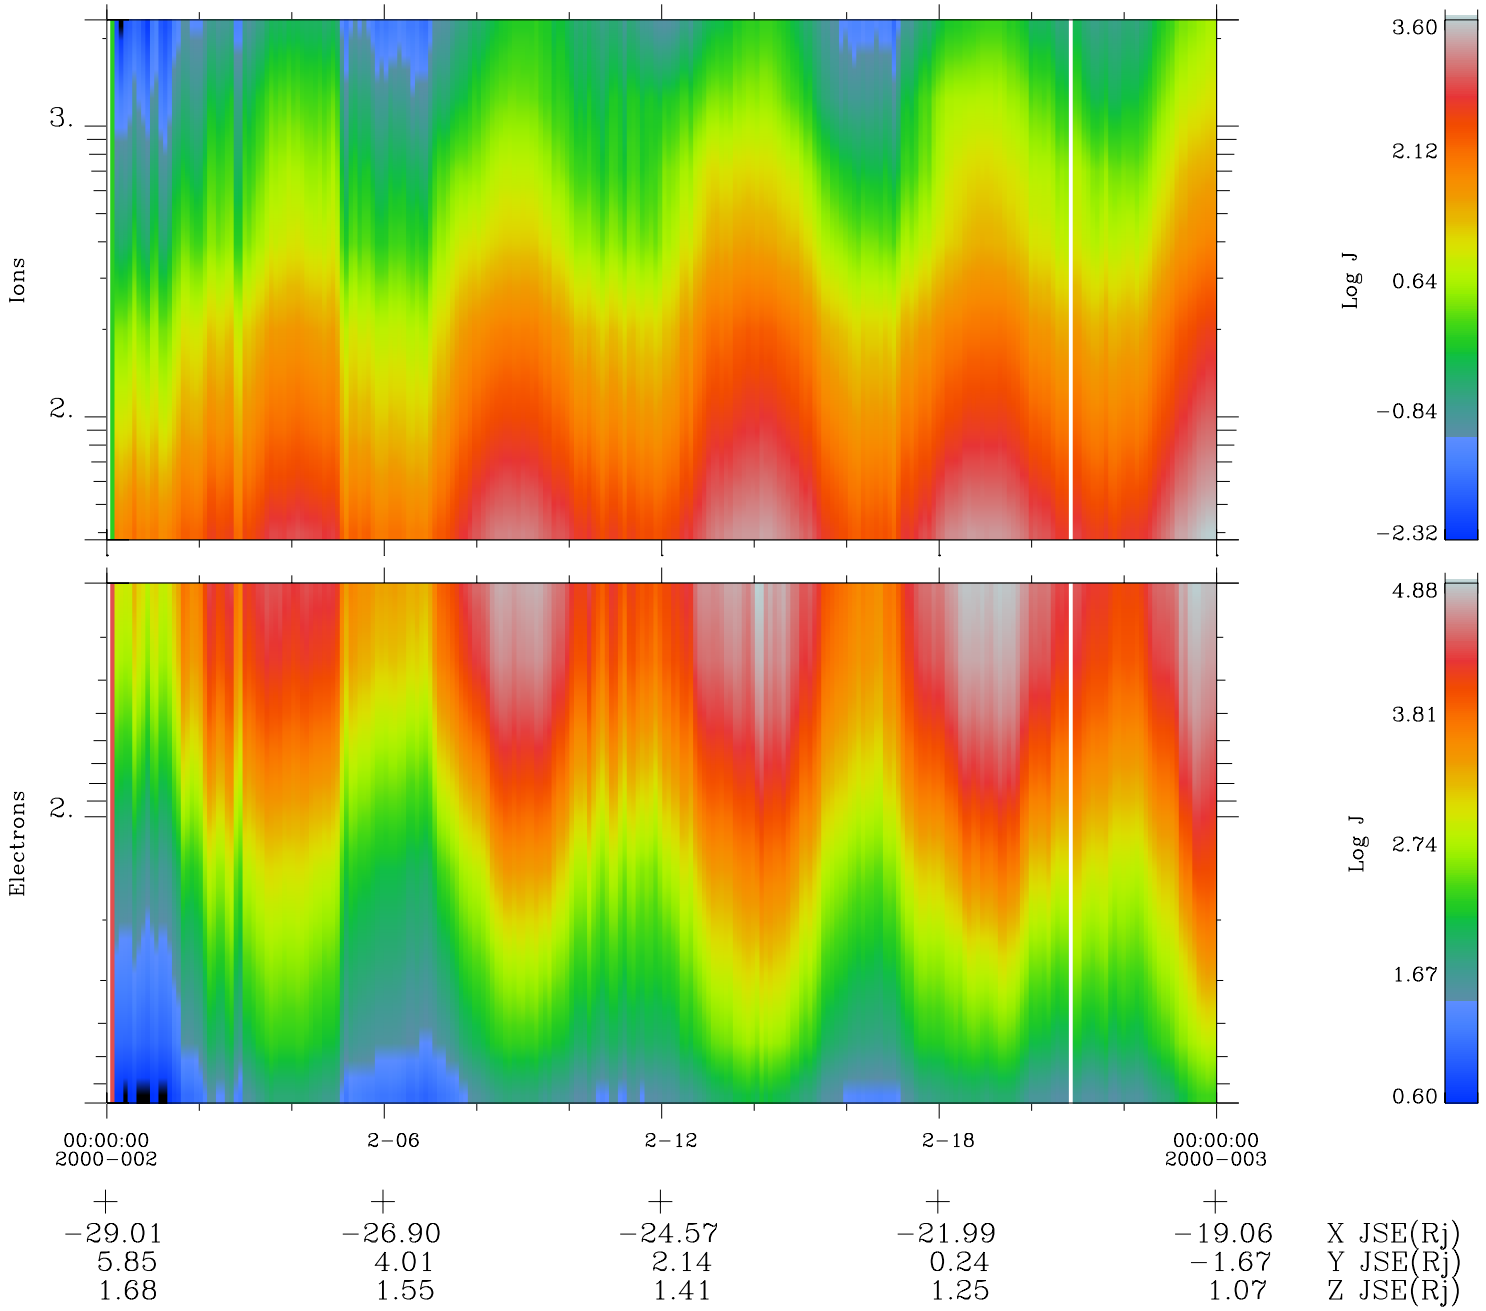

Galileo EPD Real Time Omni Spectrum 00002

Software Version: RTSPEC_OMNI V 1.20
 Data Production: 10-03-01
 Plot Production: Mon Sep 17 08:09:11 2001
 Color File: wondr3
 Geofactor File: 1.1

◇ = Jupiter look direction
 □ = Corotation look direction