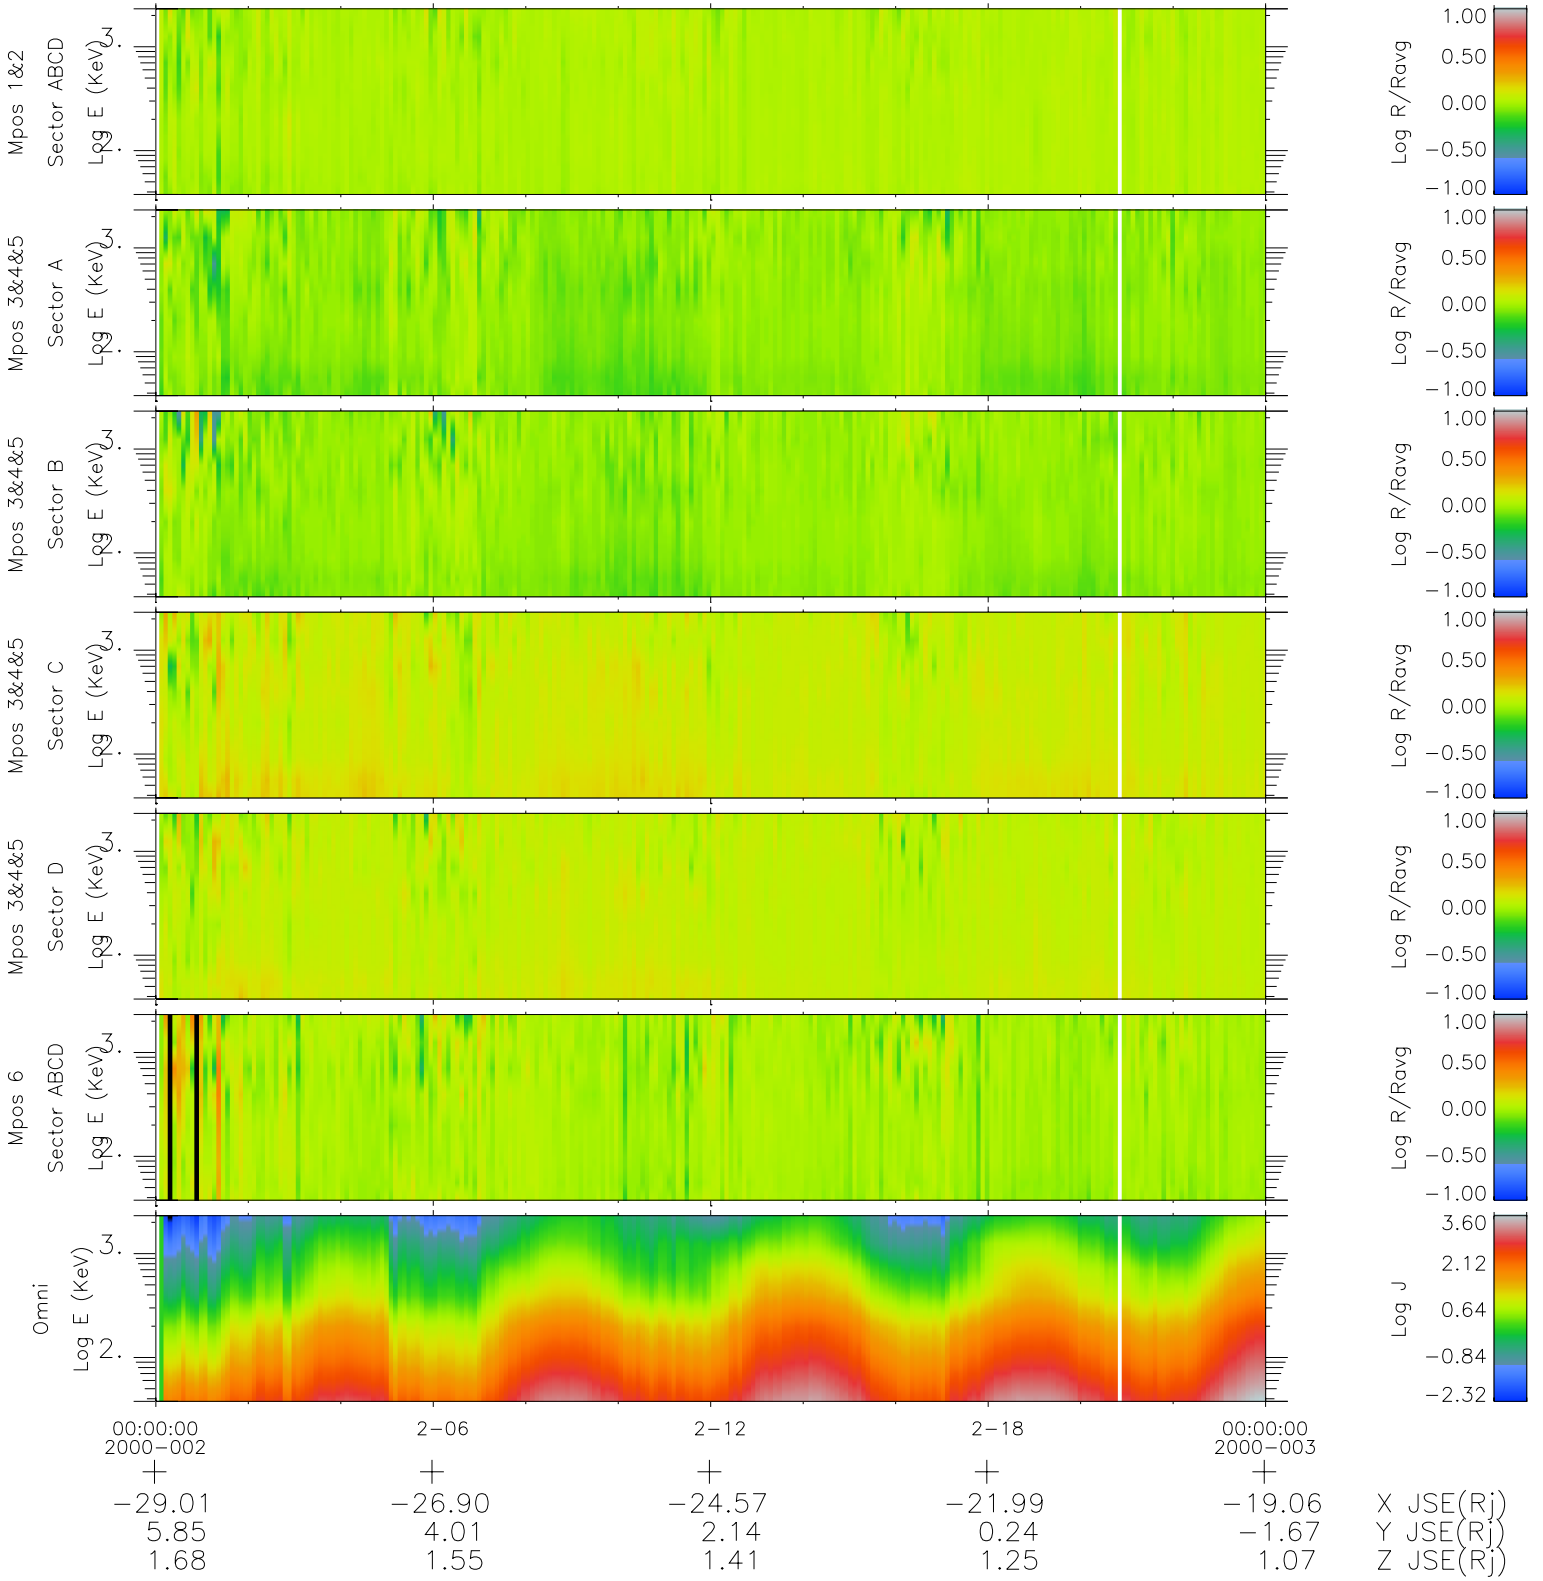

Galileo EPD Real Time R6 Ions Spectra 00002

Software Version: RTSPEC_R6 V 1.20
 Data Production: 10-03-01
 Plot Production: Mon Sep 17 08:08:51 2001
 Color File: wondr3
 Geofactor File: 1.1

- ◇ = Jupiter look direction
- = Corotation look direction