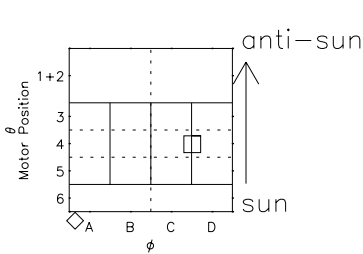

Galileo EPD Real Time R6 Ions Spectra 00002

Software Version: RTSPEC_R6 V 1.20
 Data Production: 10-03-01
 Plot Production: Mon Sep 17 08:08:51 2001
 Color File: wondr3
 Geofactor File: 1.1

- ◇ = Jupiter look direction
- = Corotation look direction