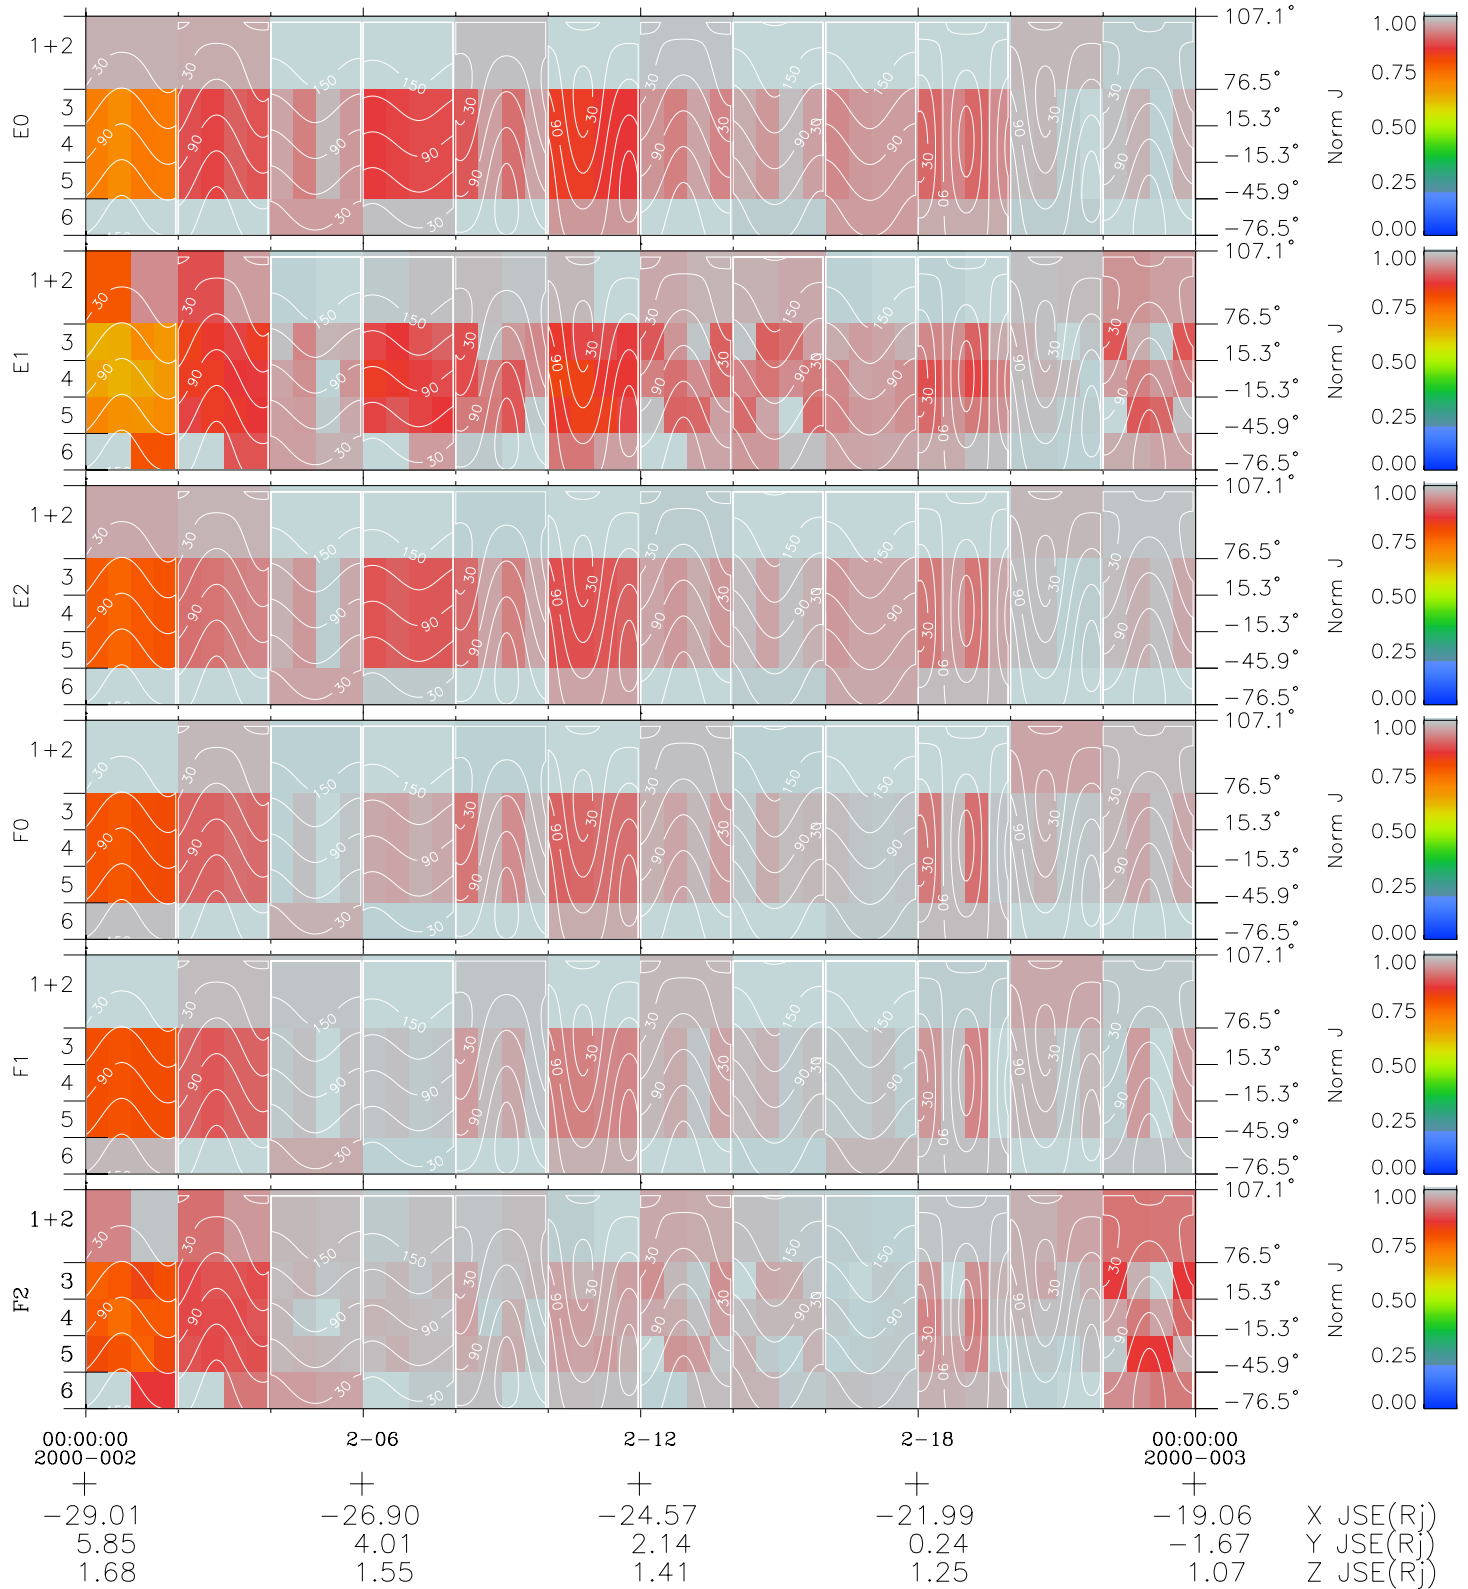

# Galileo EPD Real Time All-Sky Anisotropies 00002

Software Version: RTSKY\_NORM V 1.20  
 Data Production: 10-03-01  
 Plot Production: Mon Sep 17 08:10:15 2001  
 Color File: wondr3  
 Geofactor File: 1.1

- ◇ = Jupiter look direction
- = Corotation look direction