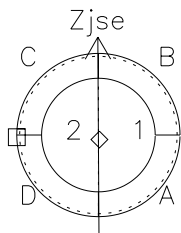

# Galileo EPD Real-Time Six-Sector 00002

Software Version: RTLINE\_R6 V 1.20  
Data Production: 10-03-01  
Plot Production: Mon Sep 17 08:12:25 2001

◇ = Jupiter look direction  
□ = Corotation look direction