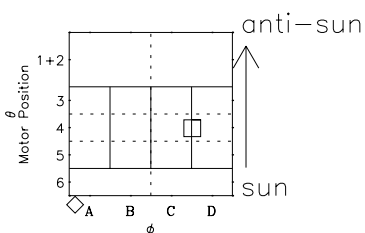

# Galileo EPD Real-Time Six-Sector 00002

Software Version: RTLINE\_R6 V 1.20  
Data Production: 10-03-01  
Plot Production: Mon Sep 17 08:12:25 2001

◇ = Jupiter look direction  
□ = Corotation look direction