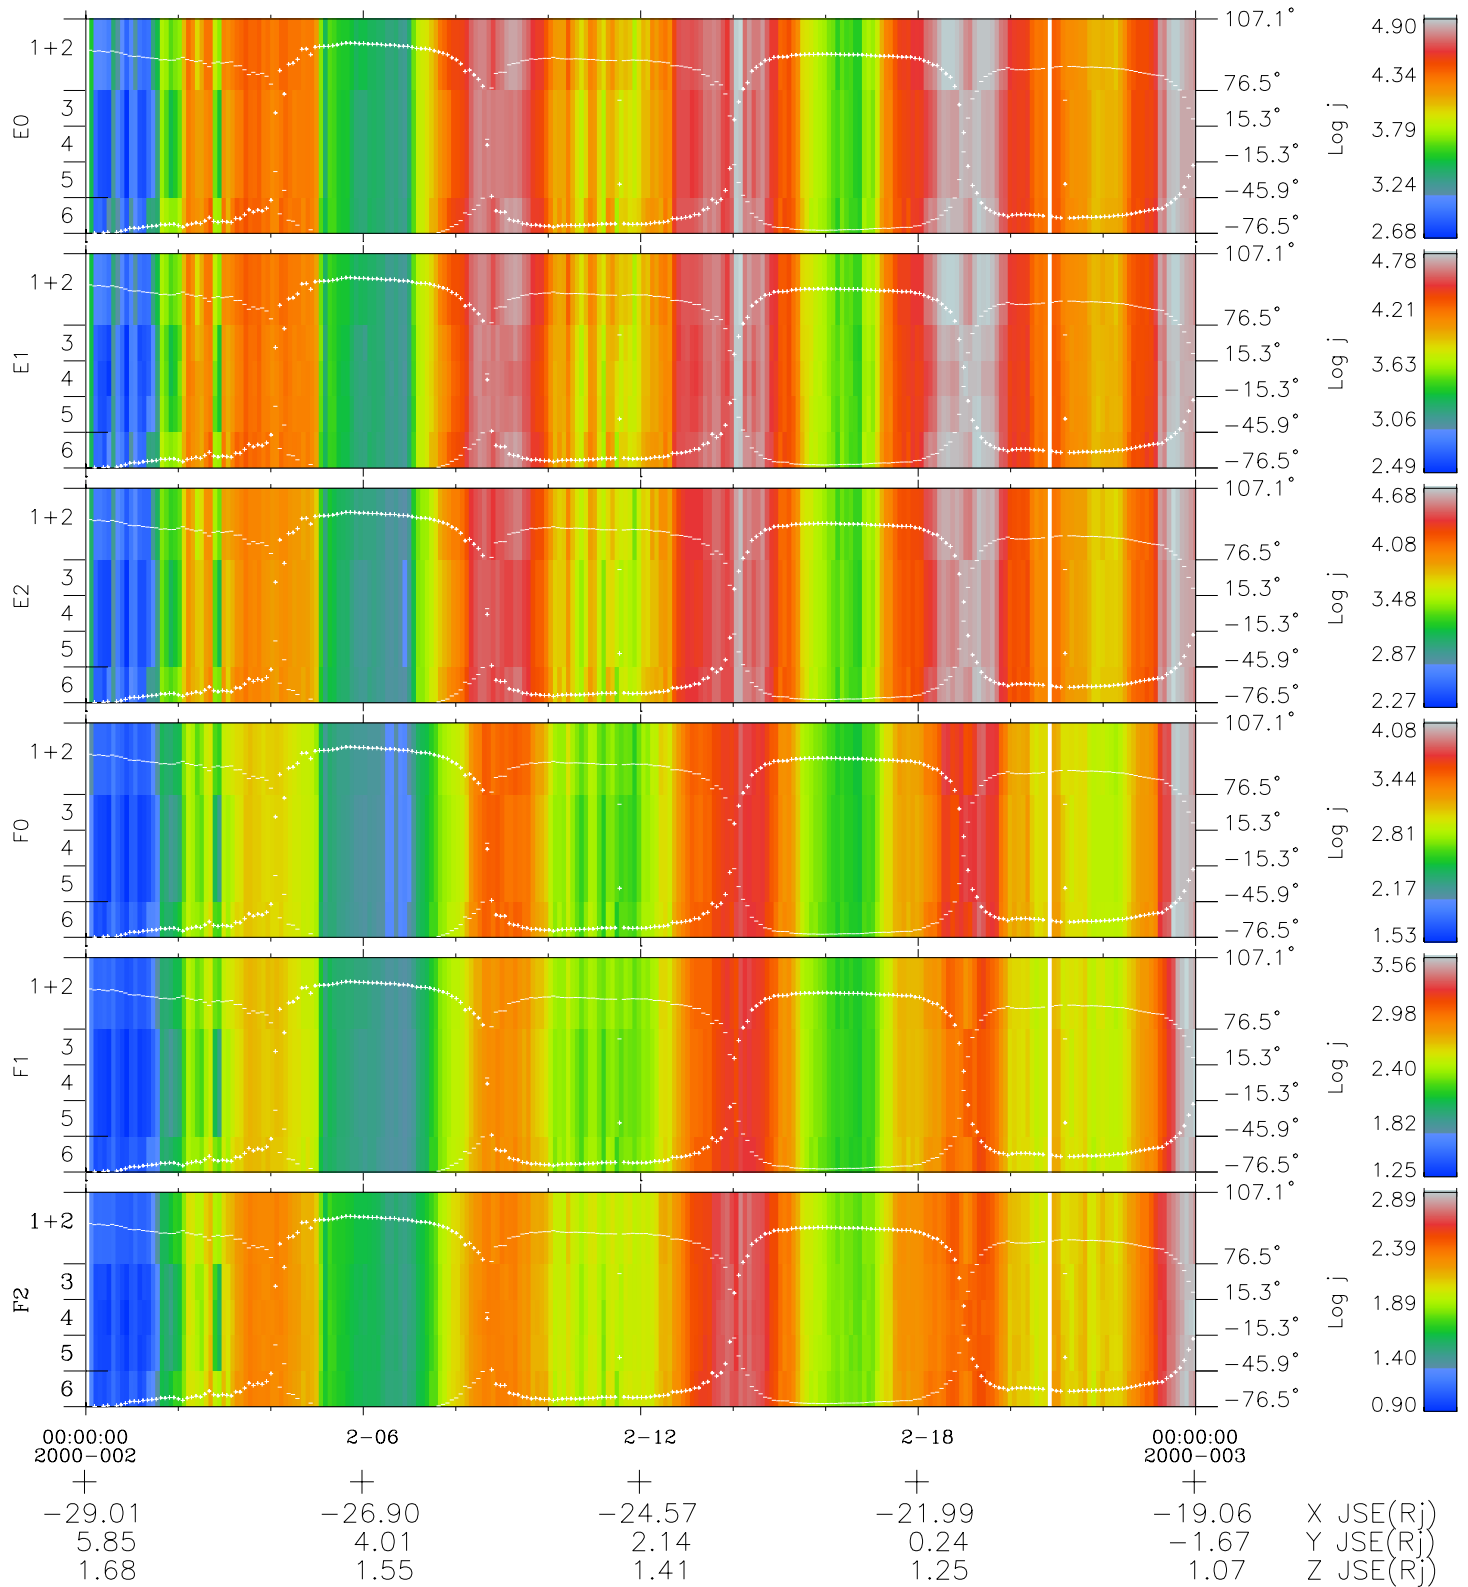

Galileo EPD Real Elevation Anisotropies 00002

Software Version: RTELEV_FLUX V 1.20
Data Production: 10-03-01
Plot Production: Mon Sep 17 08:10:53 2001
Color File: wondr3
Geofactor File: 1.1

- ◇ = Jupiter look direction
- = Corotation look direction