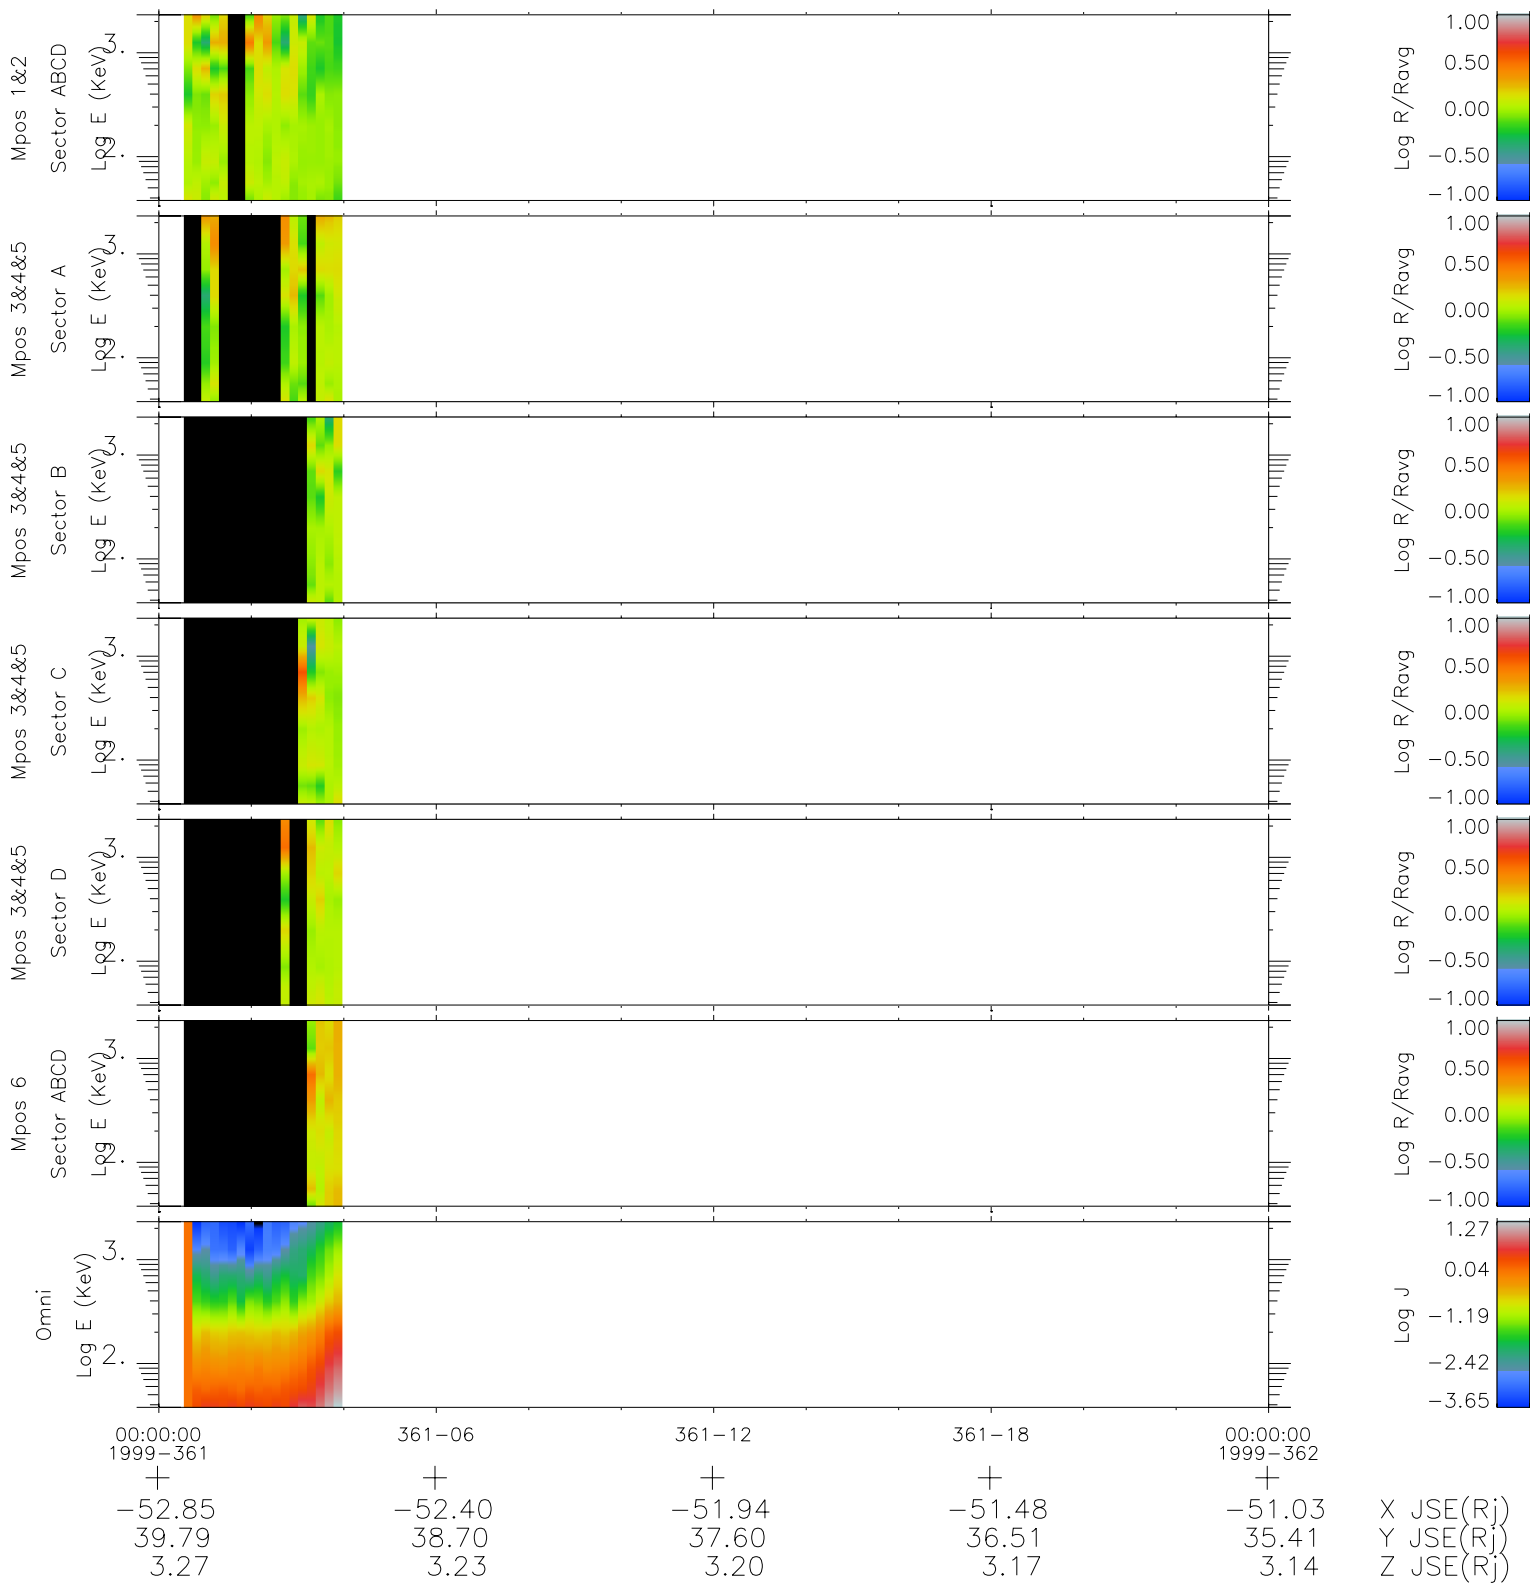

# Galileo EPD Real Time R6 Ions Spectra 99361

Software Version: RTSPEC\_R6 V 1.20  
 Data Production: 10-03-01  
 Plot Production: Mon Sep 17 03:47:08 2001  
 Color File: wondr3  
 Geofactor File: 1.1

- ◇ = Jupiter look direction
- = Corotation look direction