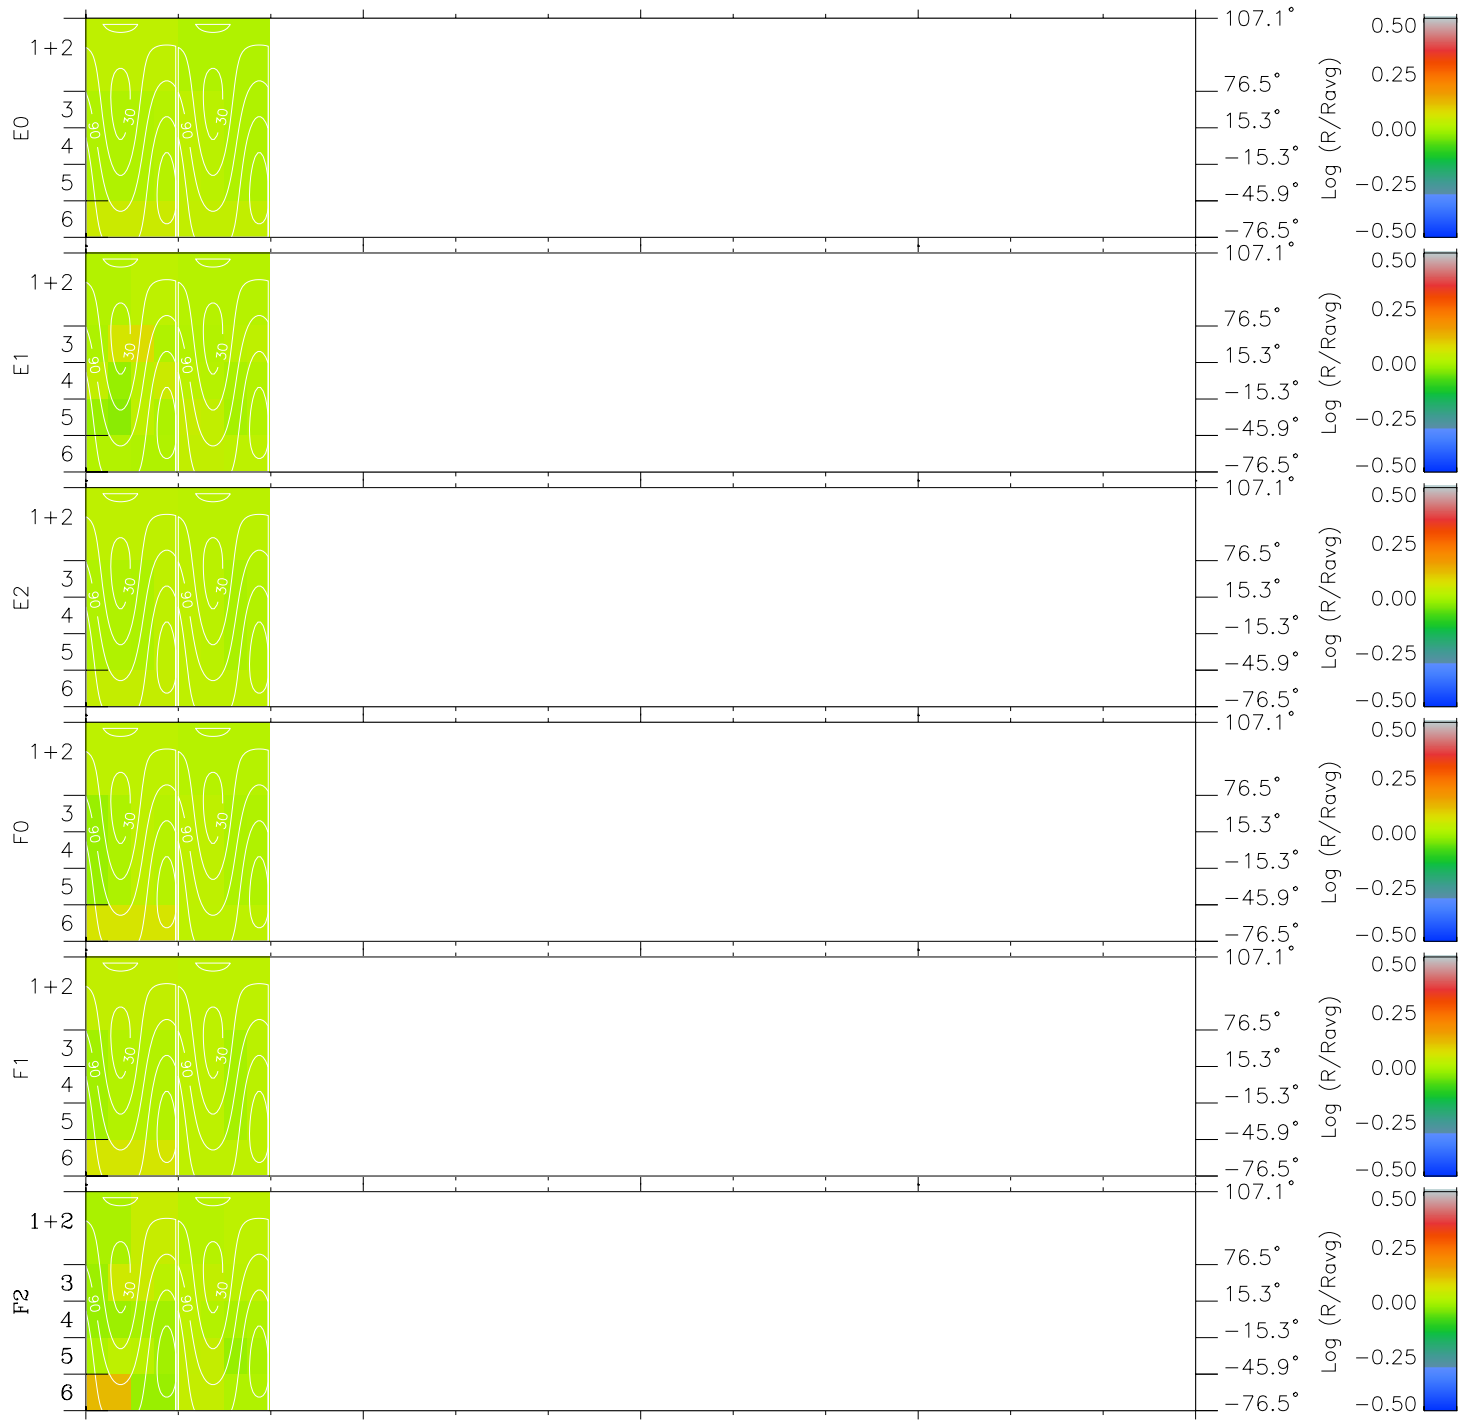

Galileo EPD Real Time All-Sky Anisotropies 99361

Software Version: RTSKY_MEAN V 1.20
 Data Production: 10-03-01
 Plot Production: Mon Sep 17 03:47:19 2001
 Color File: wondr3
 Geofactor File: 1.1

Time	361-06	361-12	361-18	00:00:00 1999-362	
+	+	+	+	+	X JSE(R _j)
-52.85	-52.40	-51.94	-51.48	-51.03	Y JSE(R _j)
39.79	38.70	37.60	36.51	35.41	Z JSE(R _j)
3.27	3.23	3.20	3.17	3.14	

◇ = Jupiter look direction
 □ = Corotation look direction