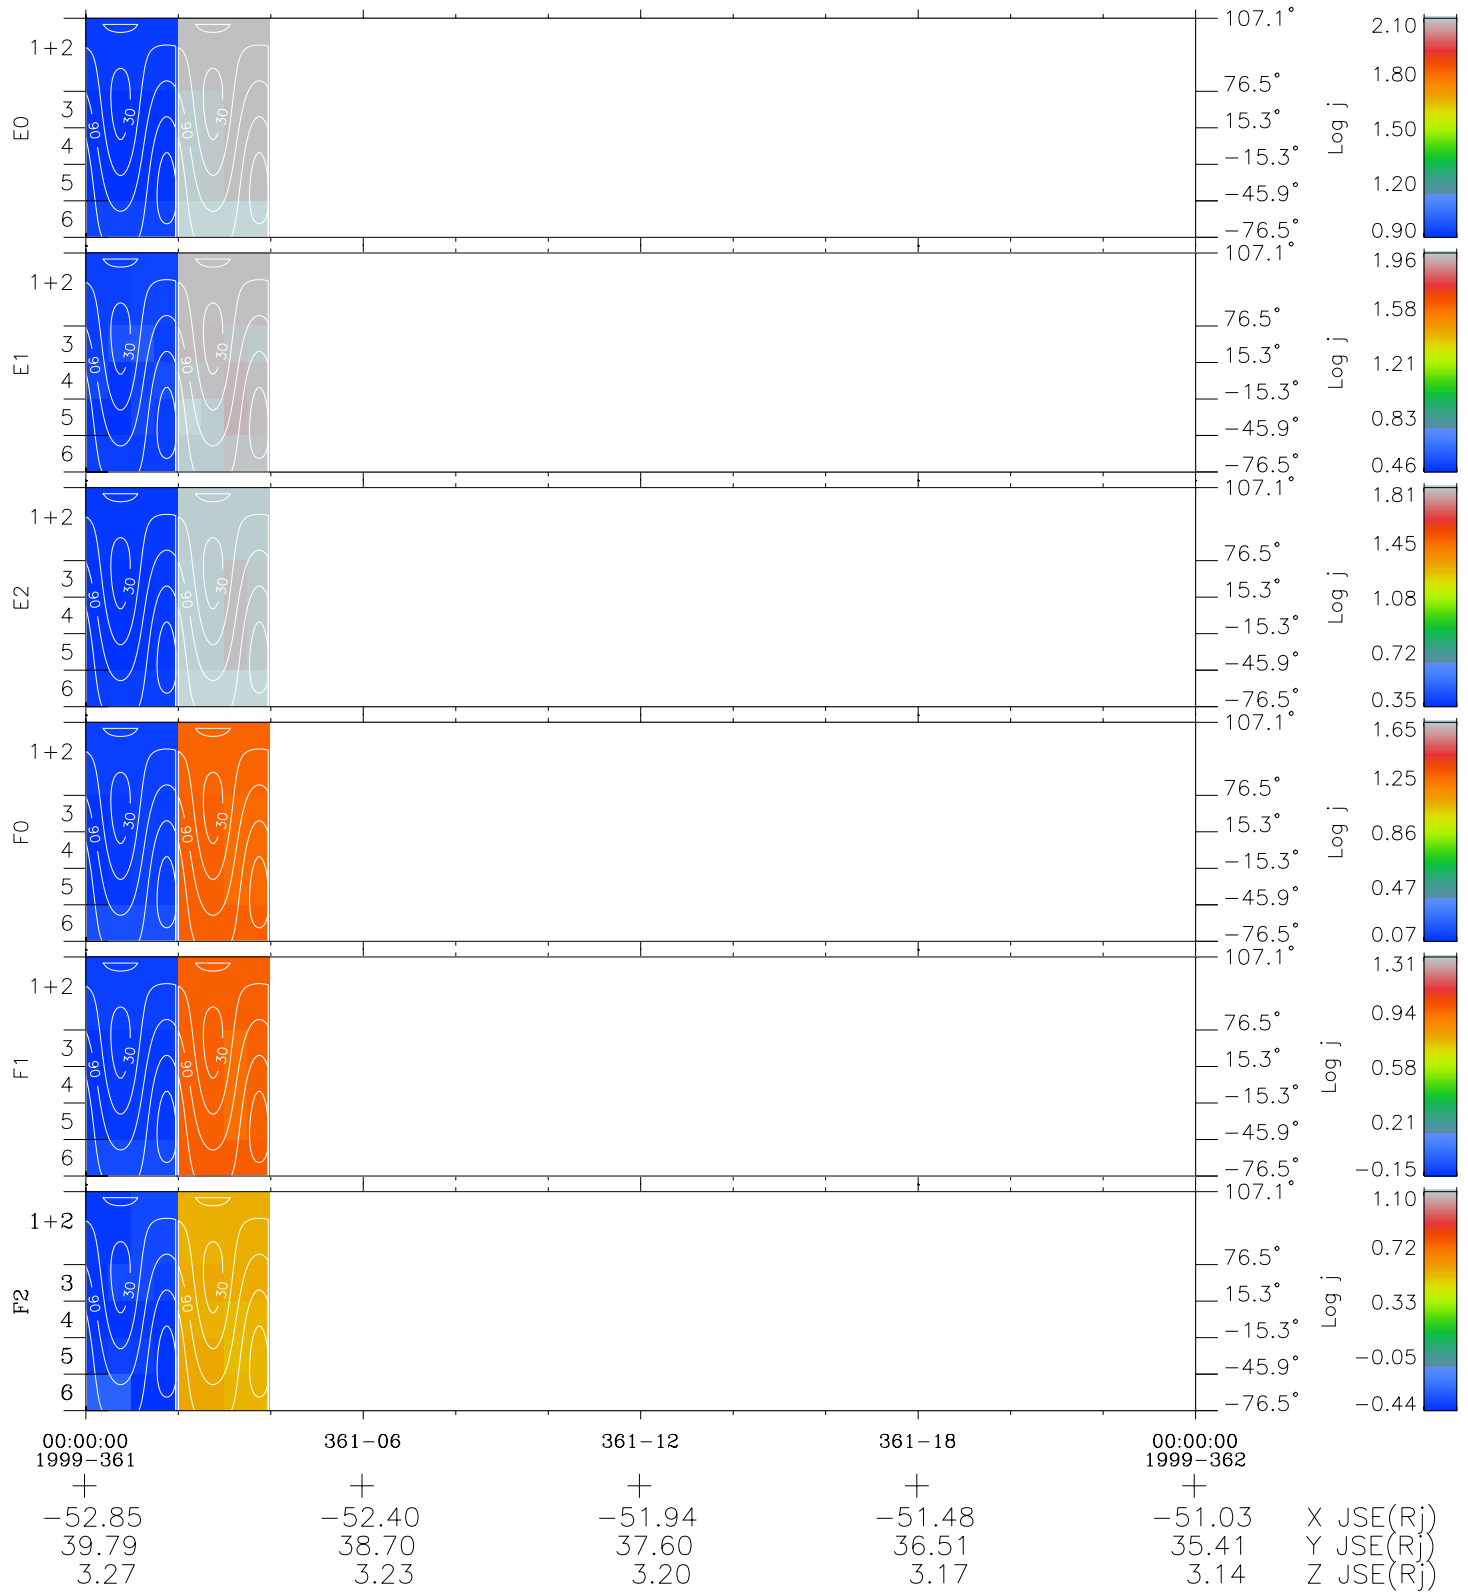

Galileo EPD Real Time All-Sky Anisotropies 99361

Software Version: RTSKY_FLUX V 1.20
 Data Production: 10-03-01
 Plot Production: Mon Sep 17 03:47:23 2001
 Color File: wondr3
 Geofactor File: 1.1

◇ = Jupiter look direction
 □ = Corotation look direction