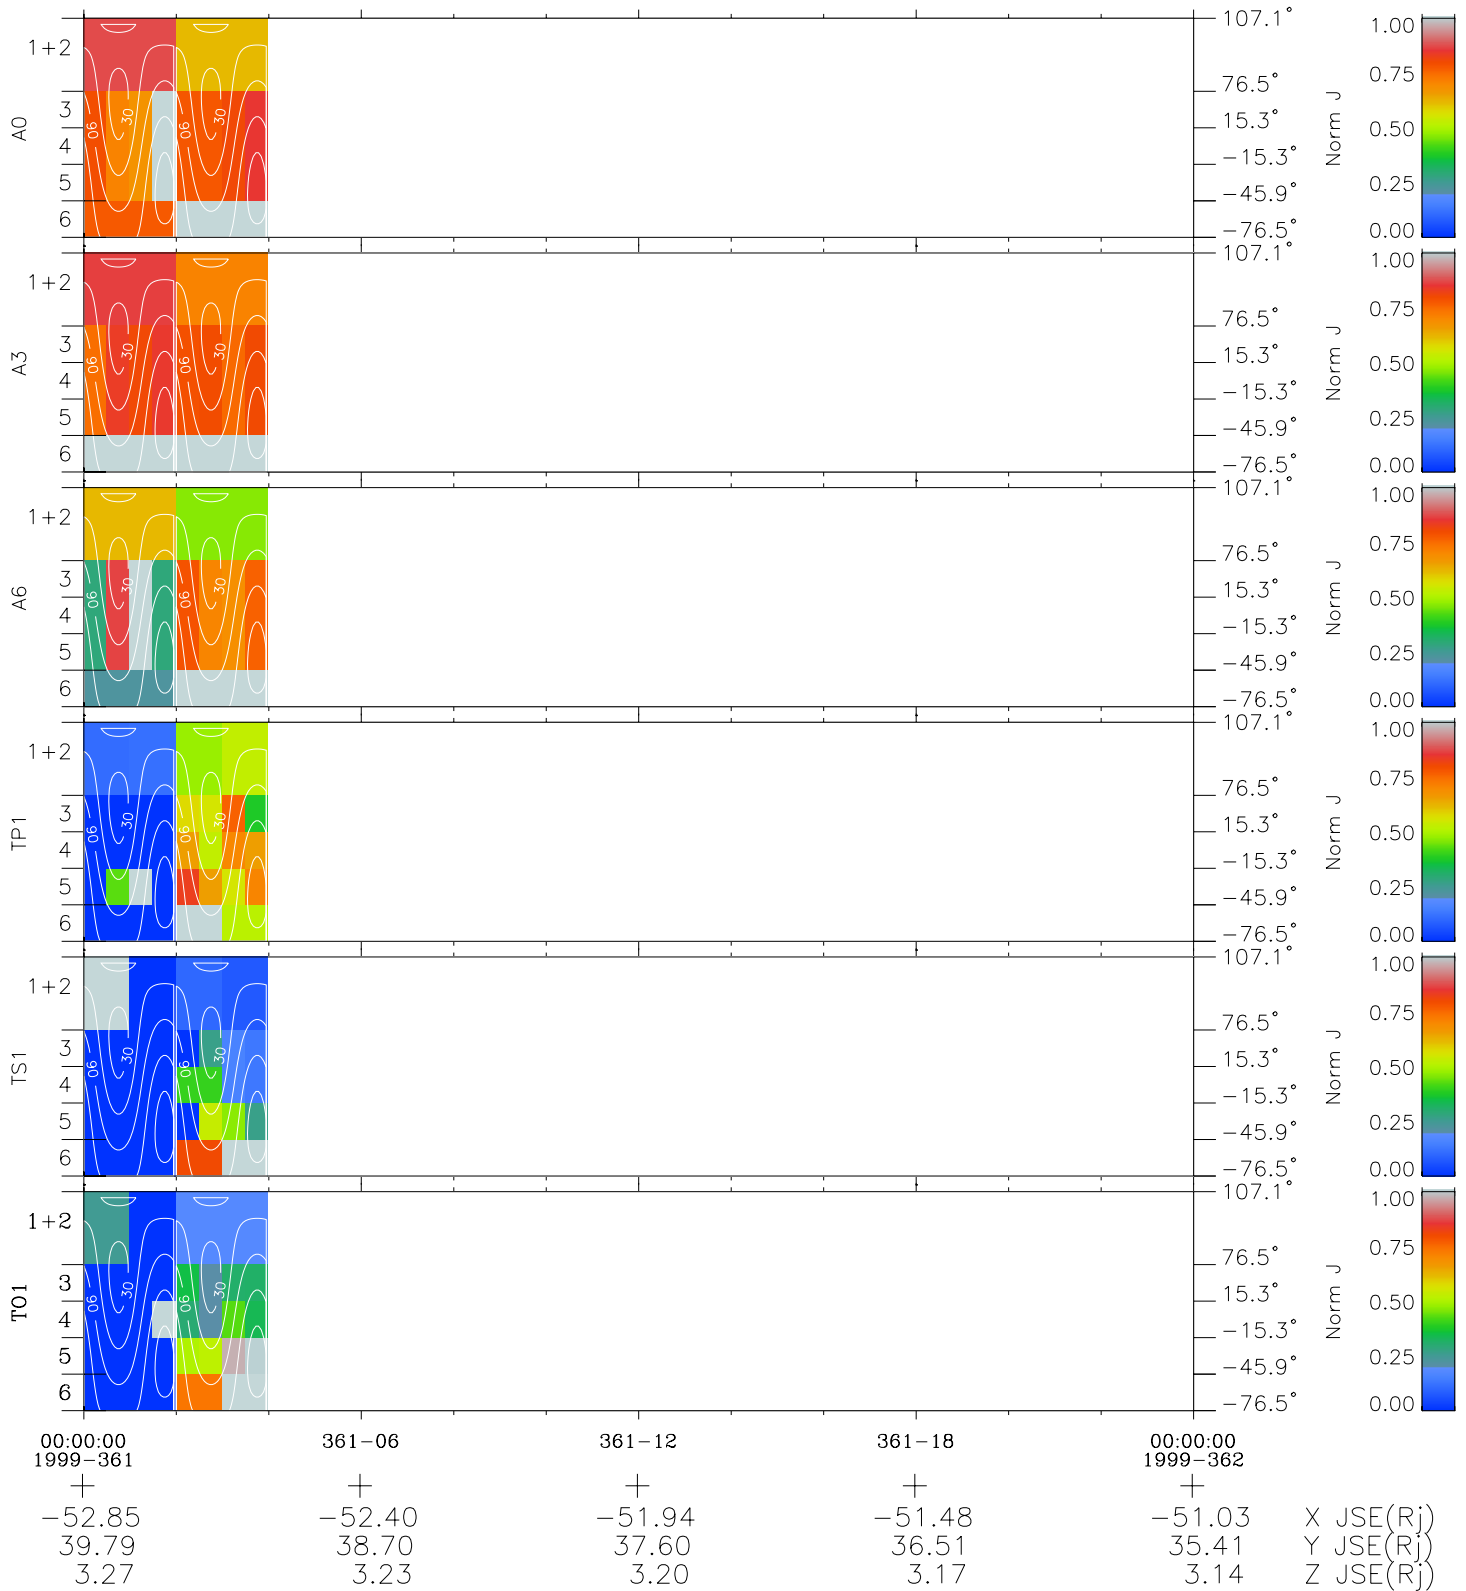

Galileo EPD Real Time All-Sky Anisotropies 99361

Software Version: RTSKY_NORM V 1.20
Data Production: 10-03-01
Plot Production: Mon Sep 17 03:47:26 2001
Color File: wondr3
Geofactor File: 1.1

- ◇ = Jupiter look direction
- = Corotation look direction