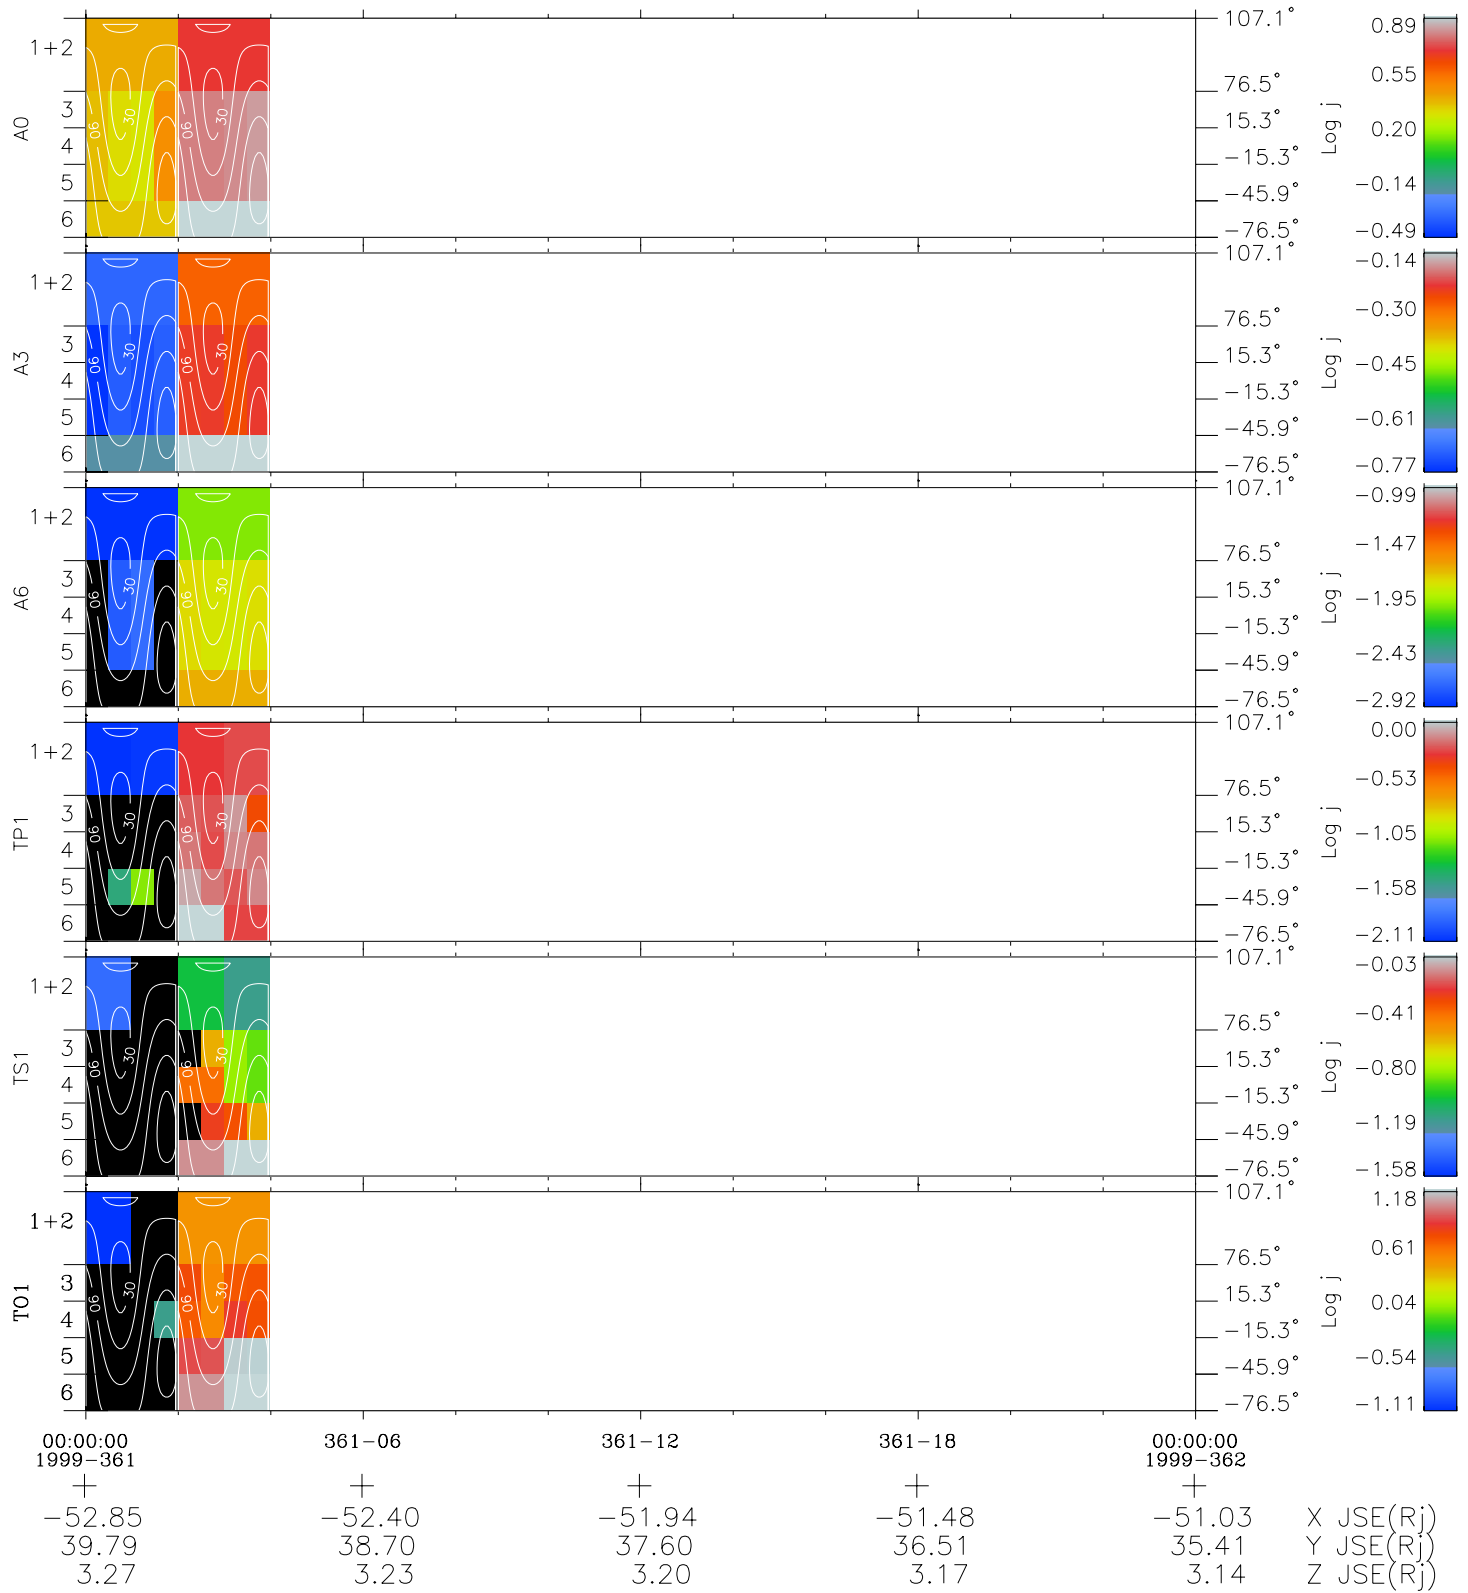

Galileo EPD Real Time All-Sky Anisotropies 99361

Software Version: RTSKY_FLUX V 1.20
 Data Production: 10-03-01
 Plot Production: Mon Sep 17 03:47:21 2001
 Color File: wondr3
 Geofactor File: 1.1

◇ = Jupiter look direction
 □ = Corotation look direction