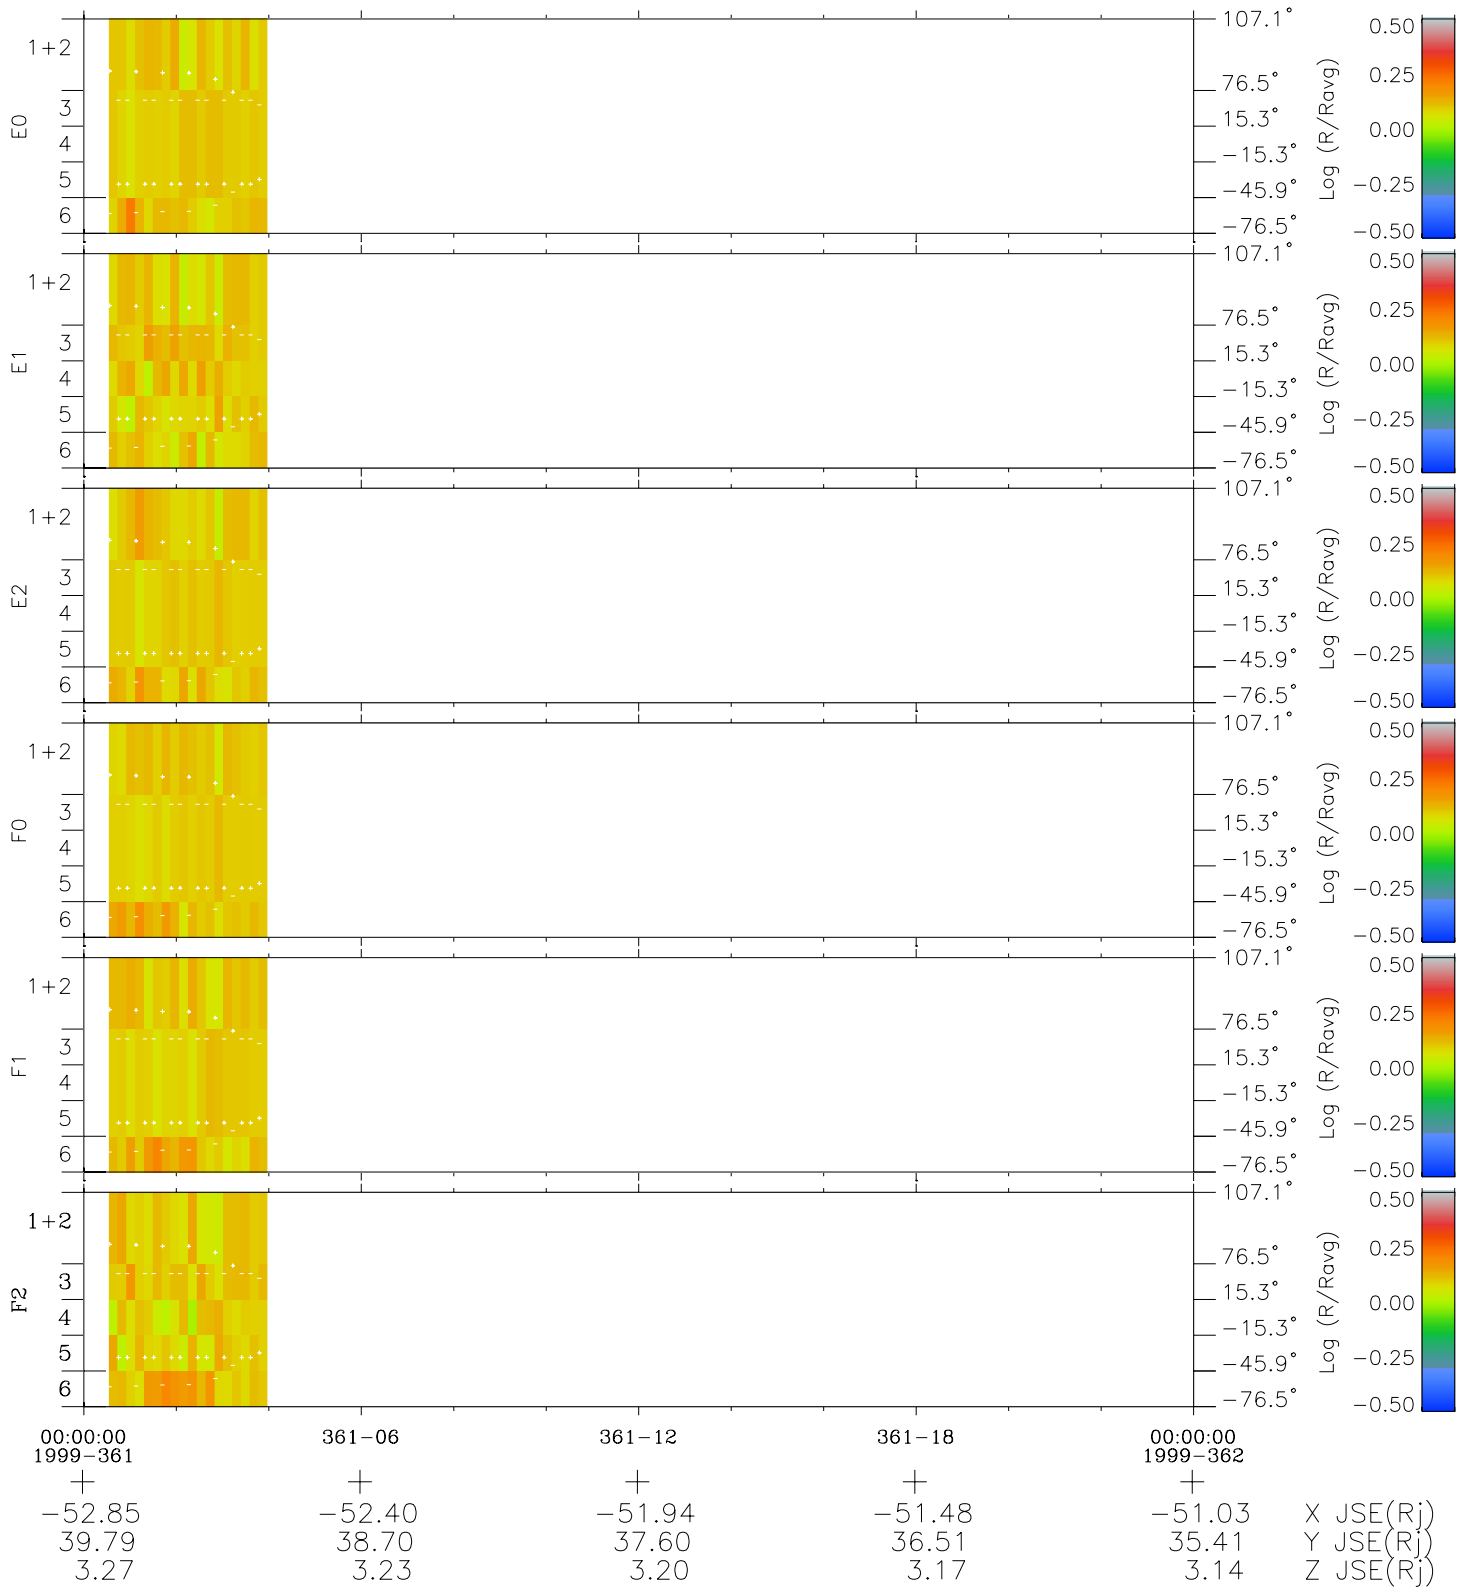

Galileo EPD Real Elevation Anisotropies 99361

Software Version: RTELEV_MEAN V 1.20
 Data Production: 10-03-01
 Plot Production: Mon Sep 17 03:47:32 2001
 Color File: wondr3
 Geofactor File: 1.1

- ◇ = Jupiter look direction
- = Corotation look direction