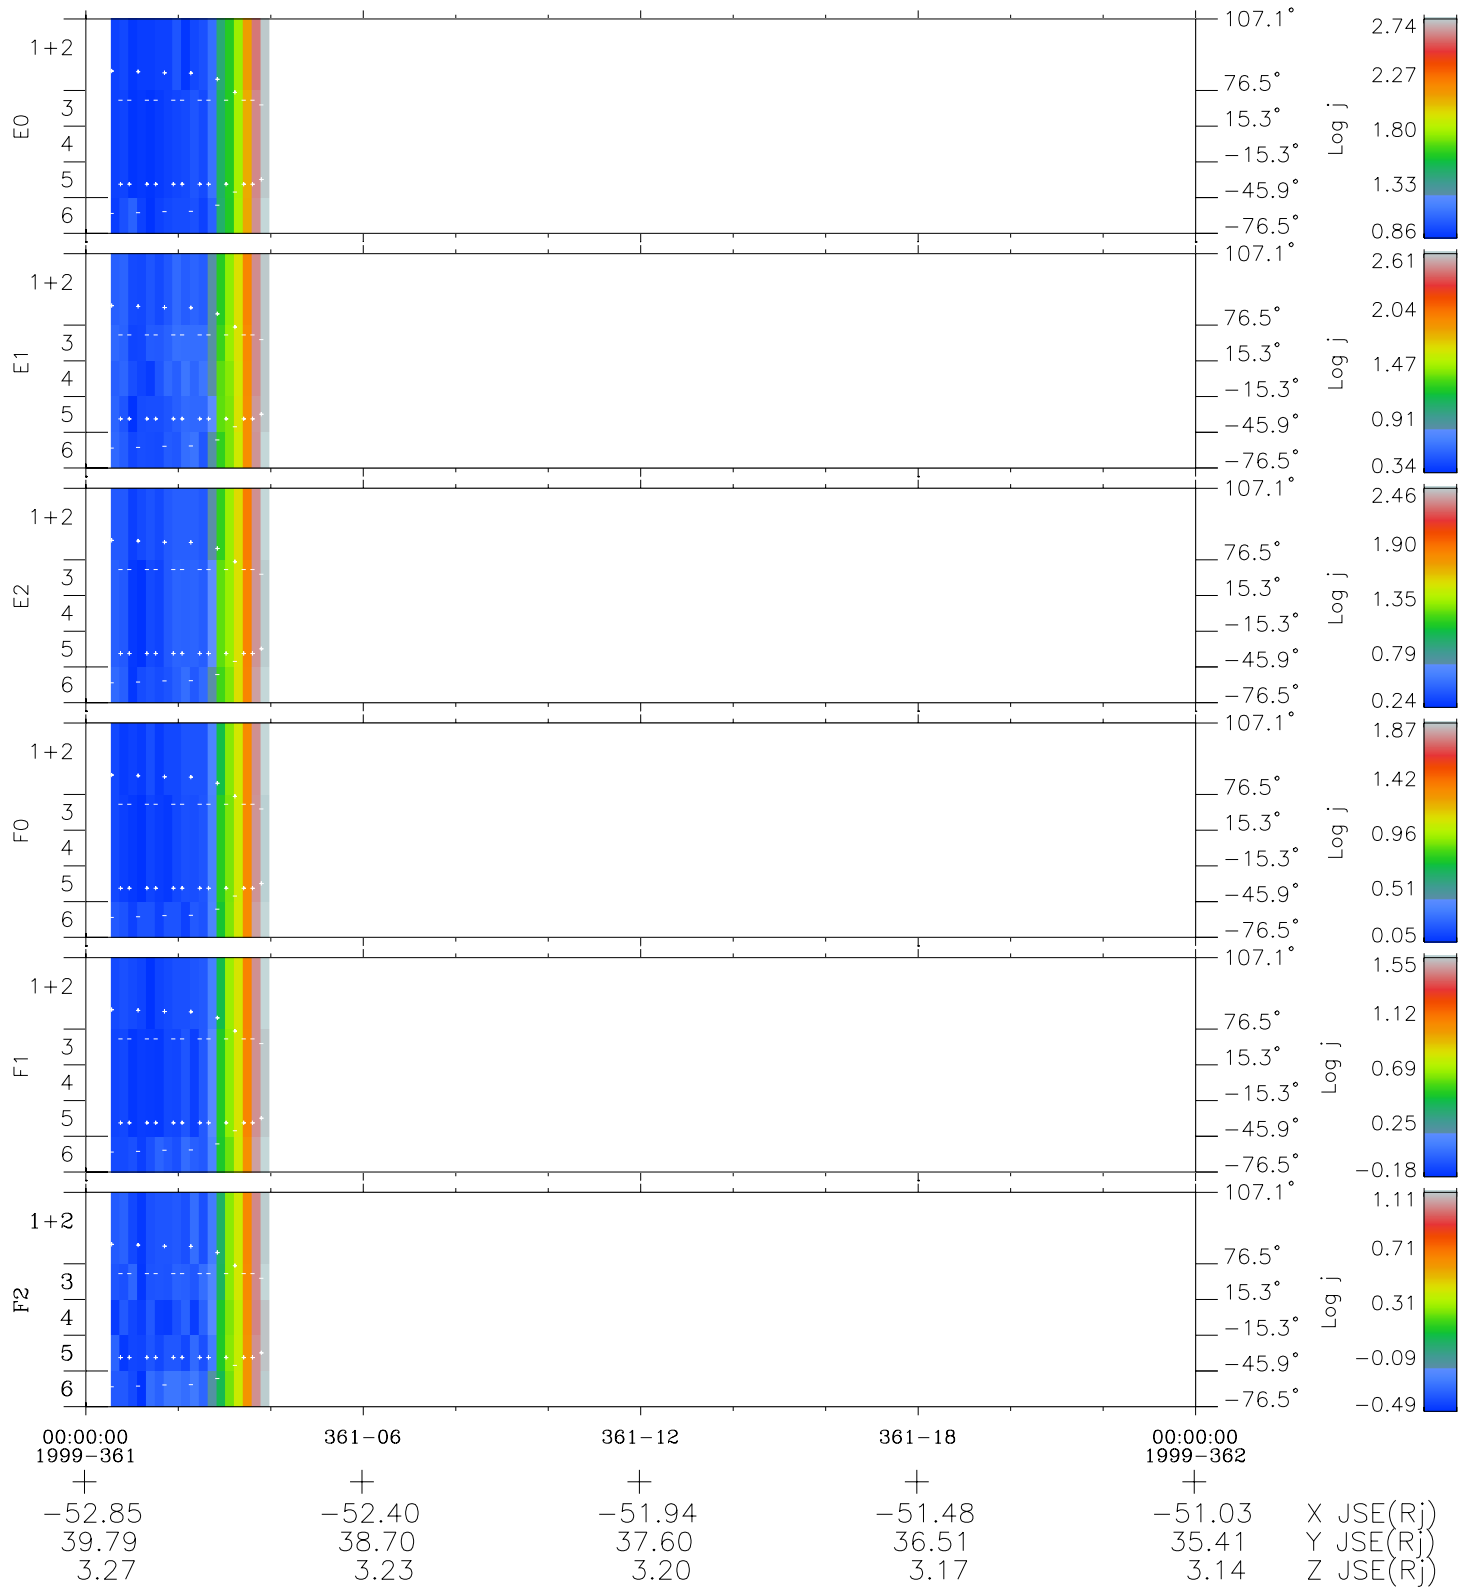

Galileo EPD Real Elevation Anisotropies 99361

Software Version: RTELEV_FLUX V 1.20
 Data Production: 10-03-01
 Plot Production: Mon Sep 17 03:47:36 2001
 Color File: wondr3
 Geofactor File: 1.1

- ◇ = Jupiter look direction
- = Corotation look direction