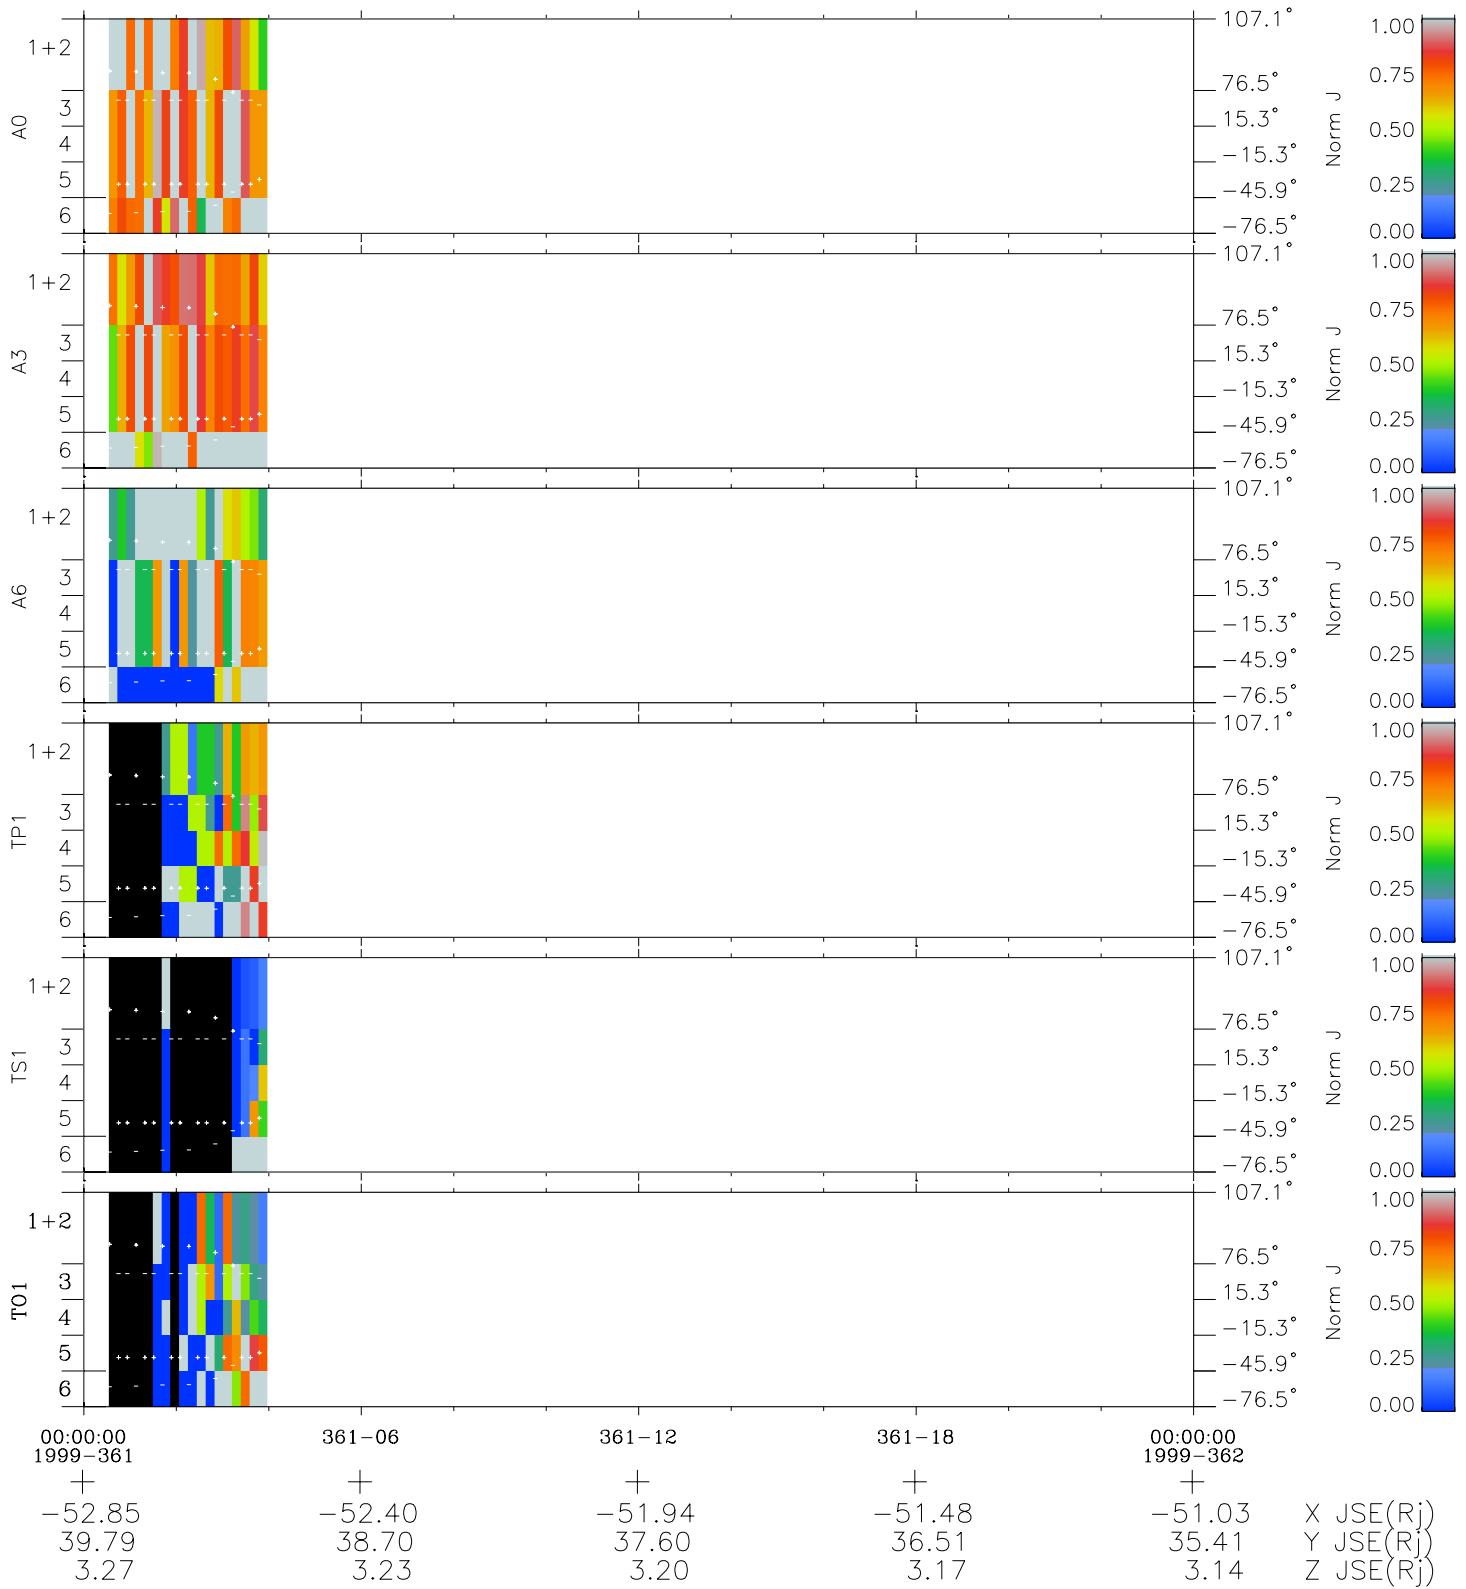

Galileo EPD Real Elevation Anisotropies 99361

Software Version: RTELEV_NORM V 1.20
Data Production: 10-03-01
Plot Production: Mon Sep 17 03:47:39 2001
Color File: wondr3
Geofactor File: 1.1

- ◇ = Jupiter look direction
- = Corotation look direction