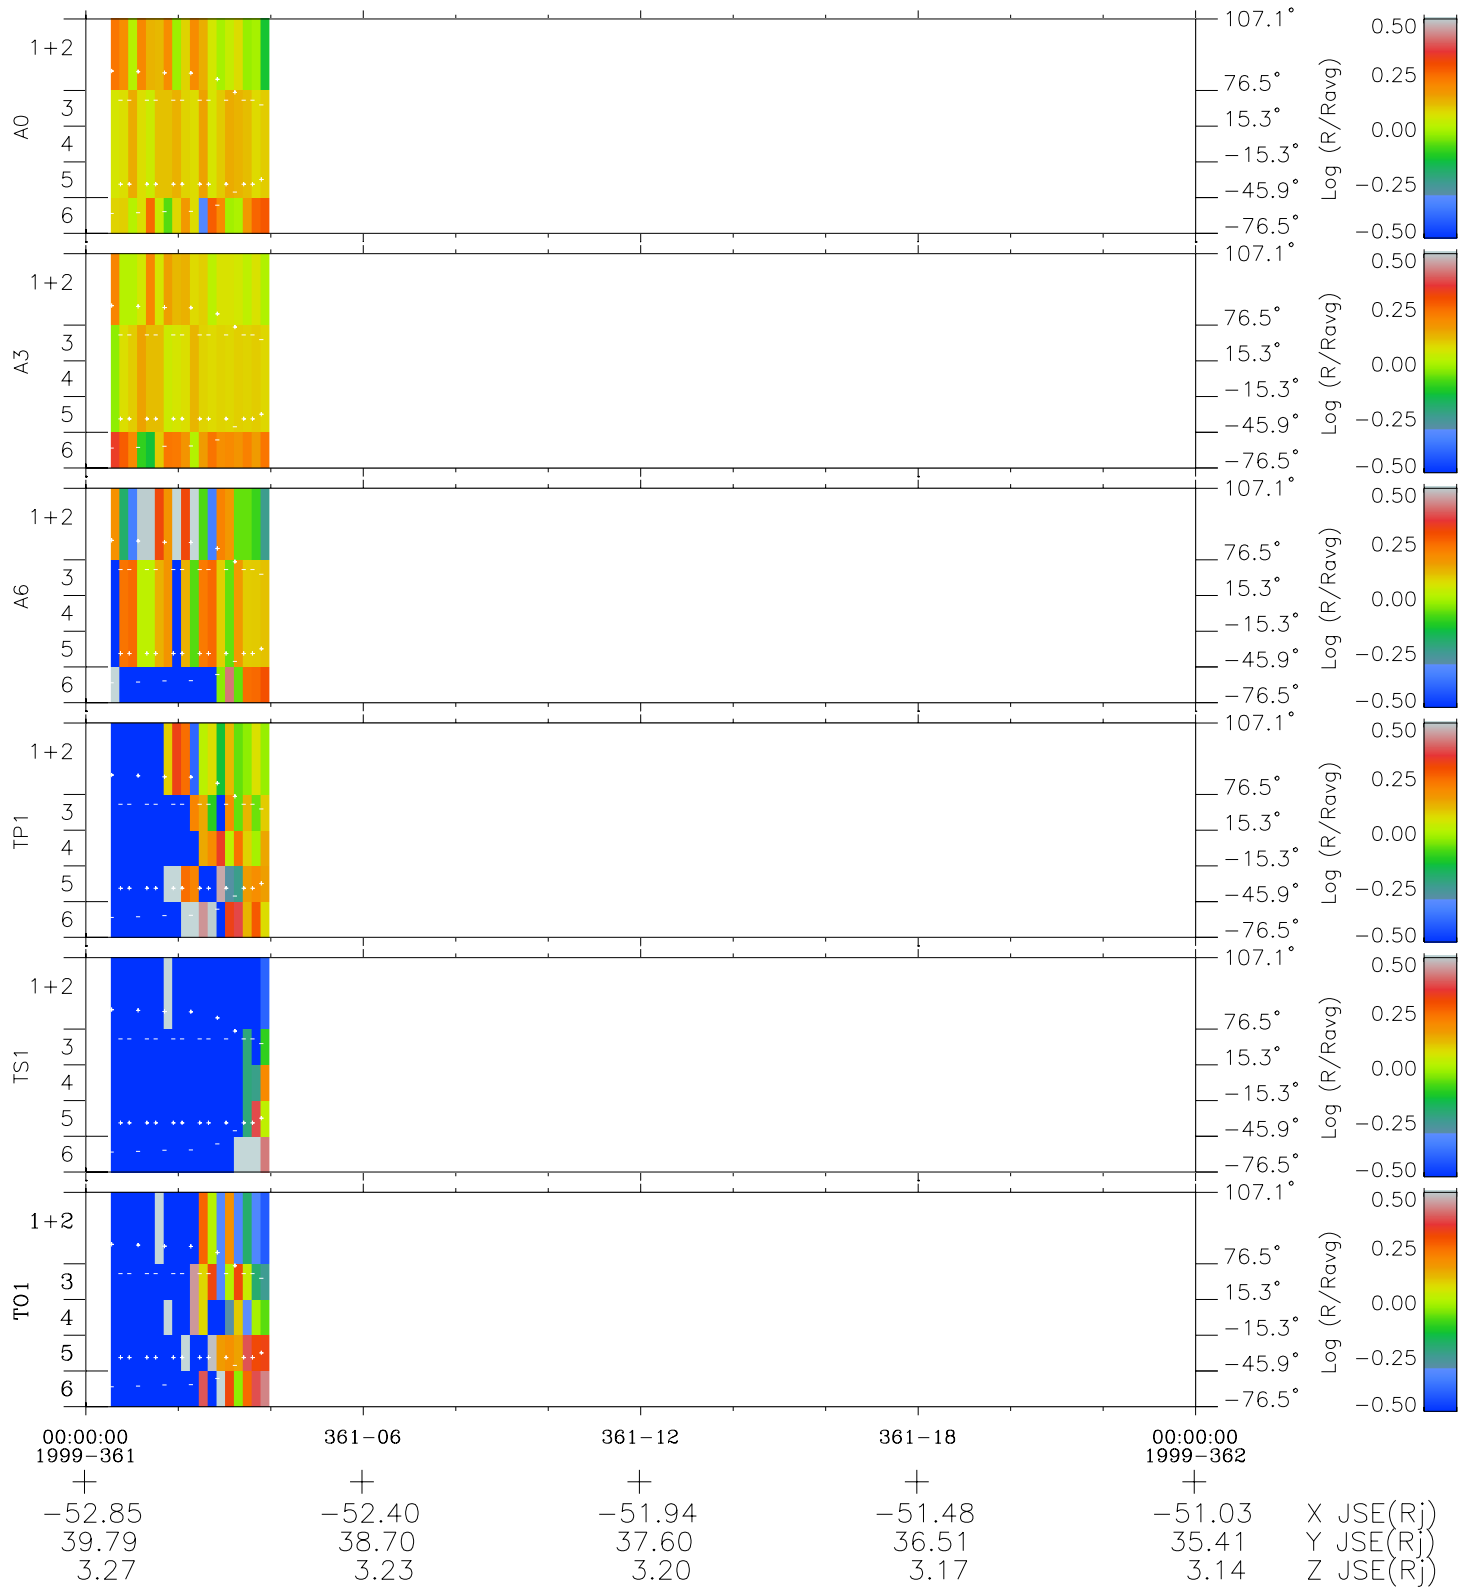

Galileo EPD Real Elevation Anisotropies 99361

Software Version: RTELEV_MEAN V 1.20
 Data Production: 10-03-01
 Plot Production: Mon Sep 17 03:47:30 2001
 Color File: wondr3
 Geofactor File: 1.1

- ◇ = Jupiter look direction
- = Corotation look direction