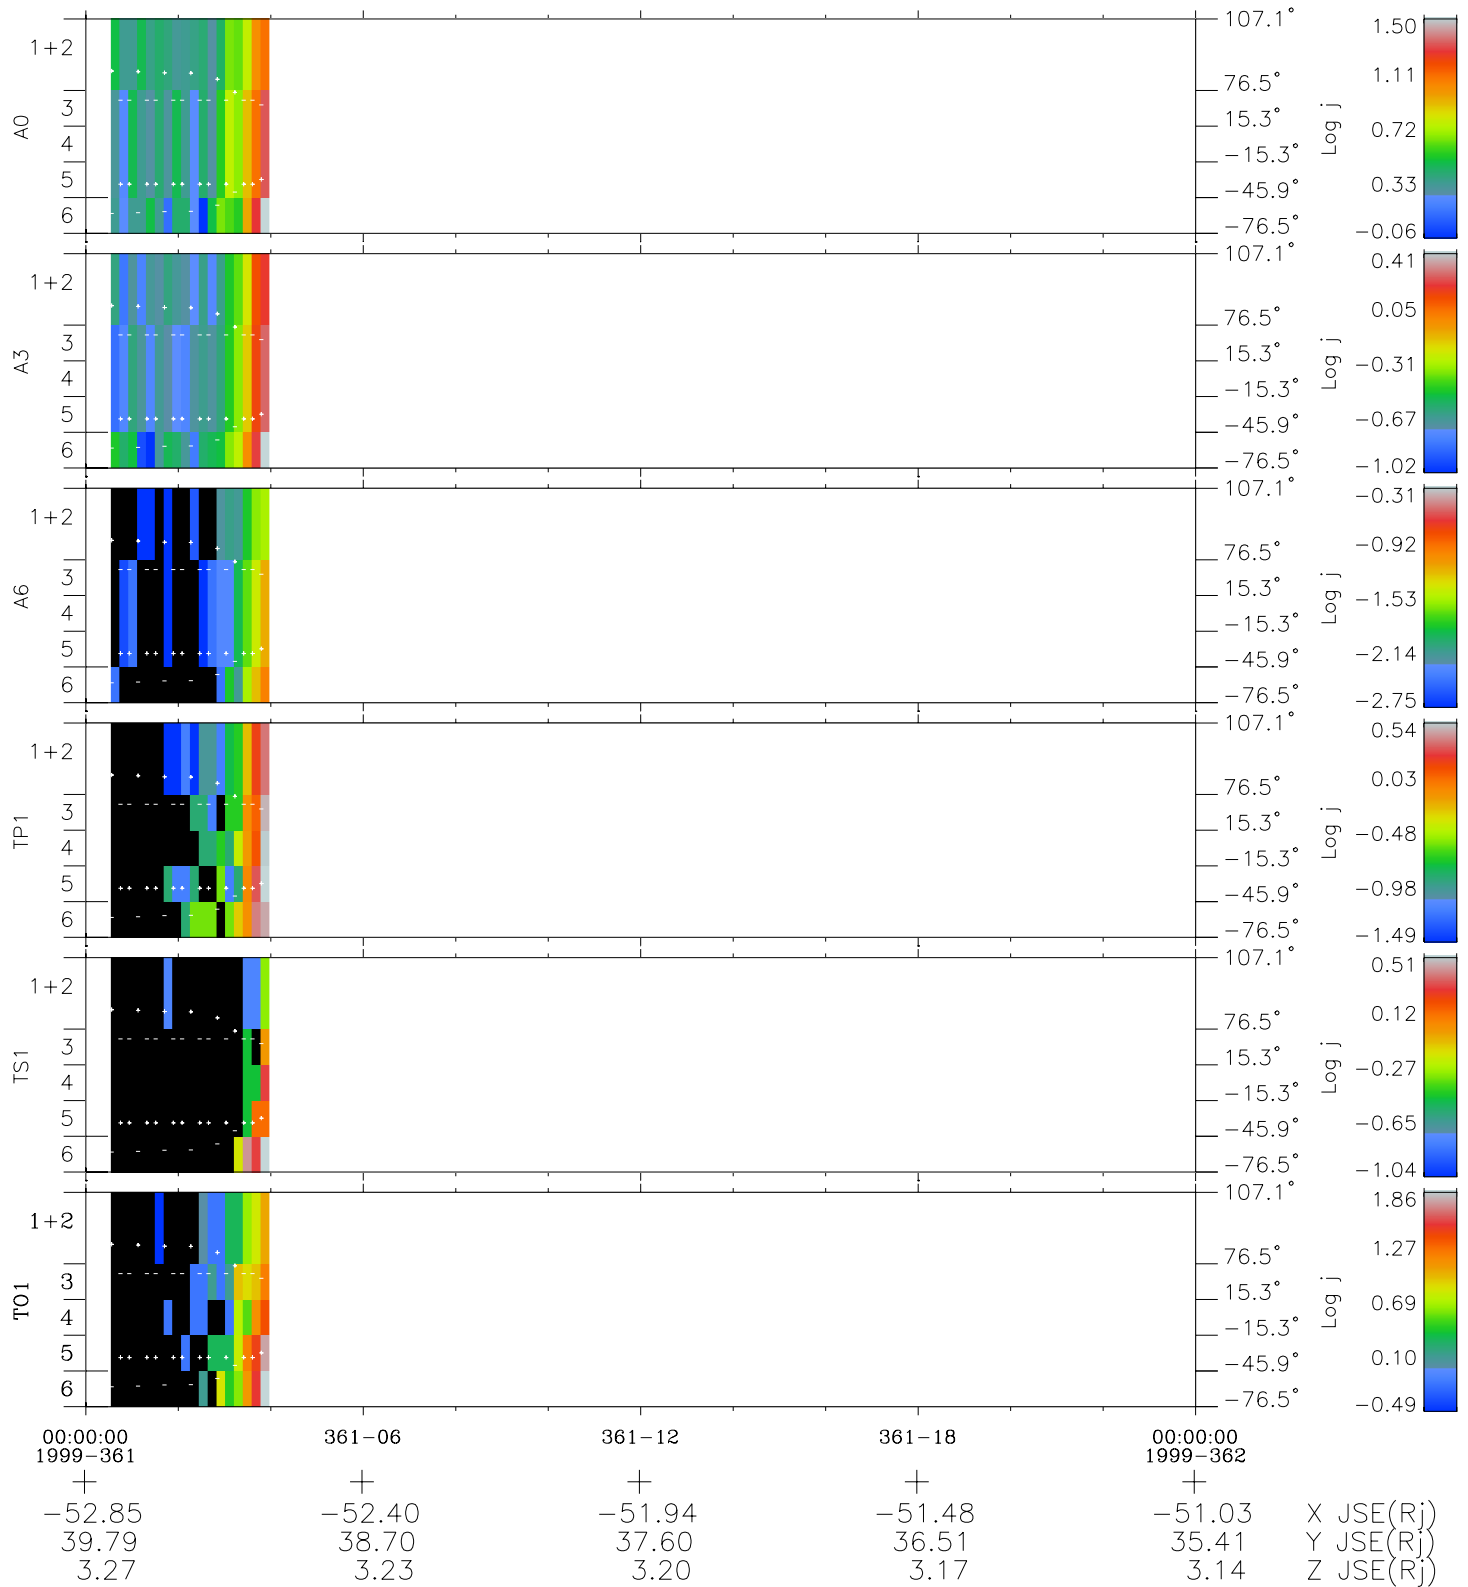

Galileo EPD Real Elevation Anisotropies 99361

Software Version: RTELEV_FLUX V 1.20
Data Production: 10-03-01
Plot Production: Mon Sep 17 03:47:34 2001
Color File: wondr3
Geofactor File: 1.1

- ◇ = Jupiter look direction
- = Corotation look direction