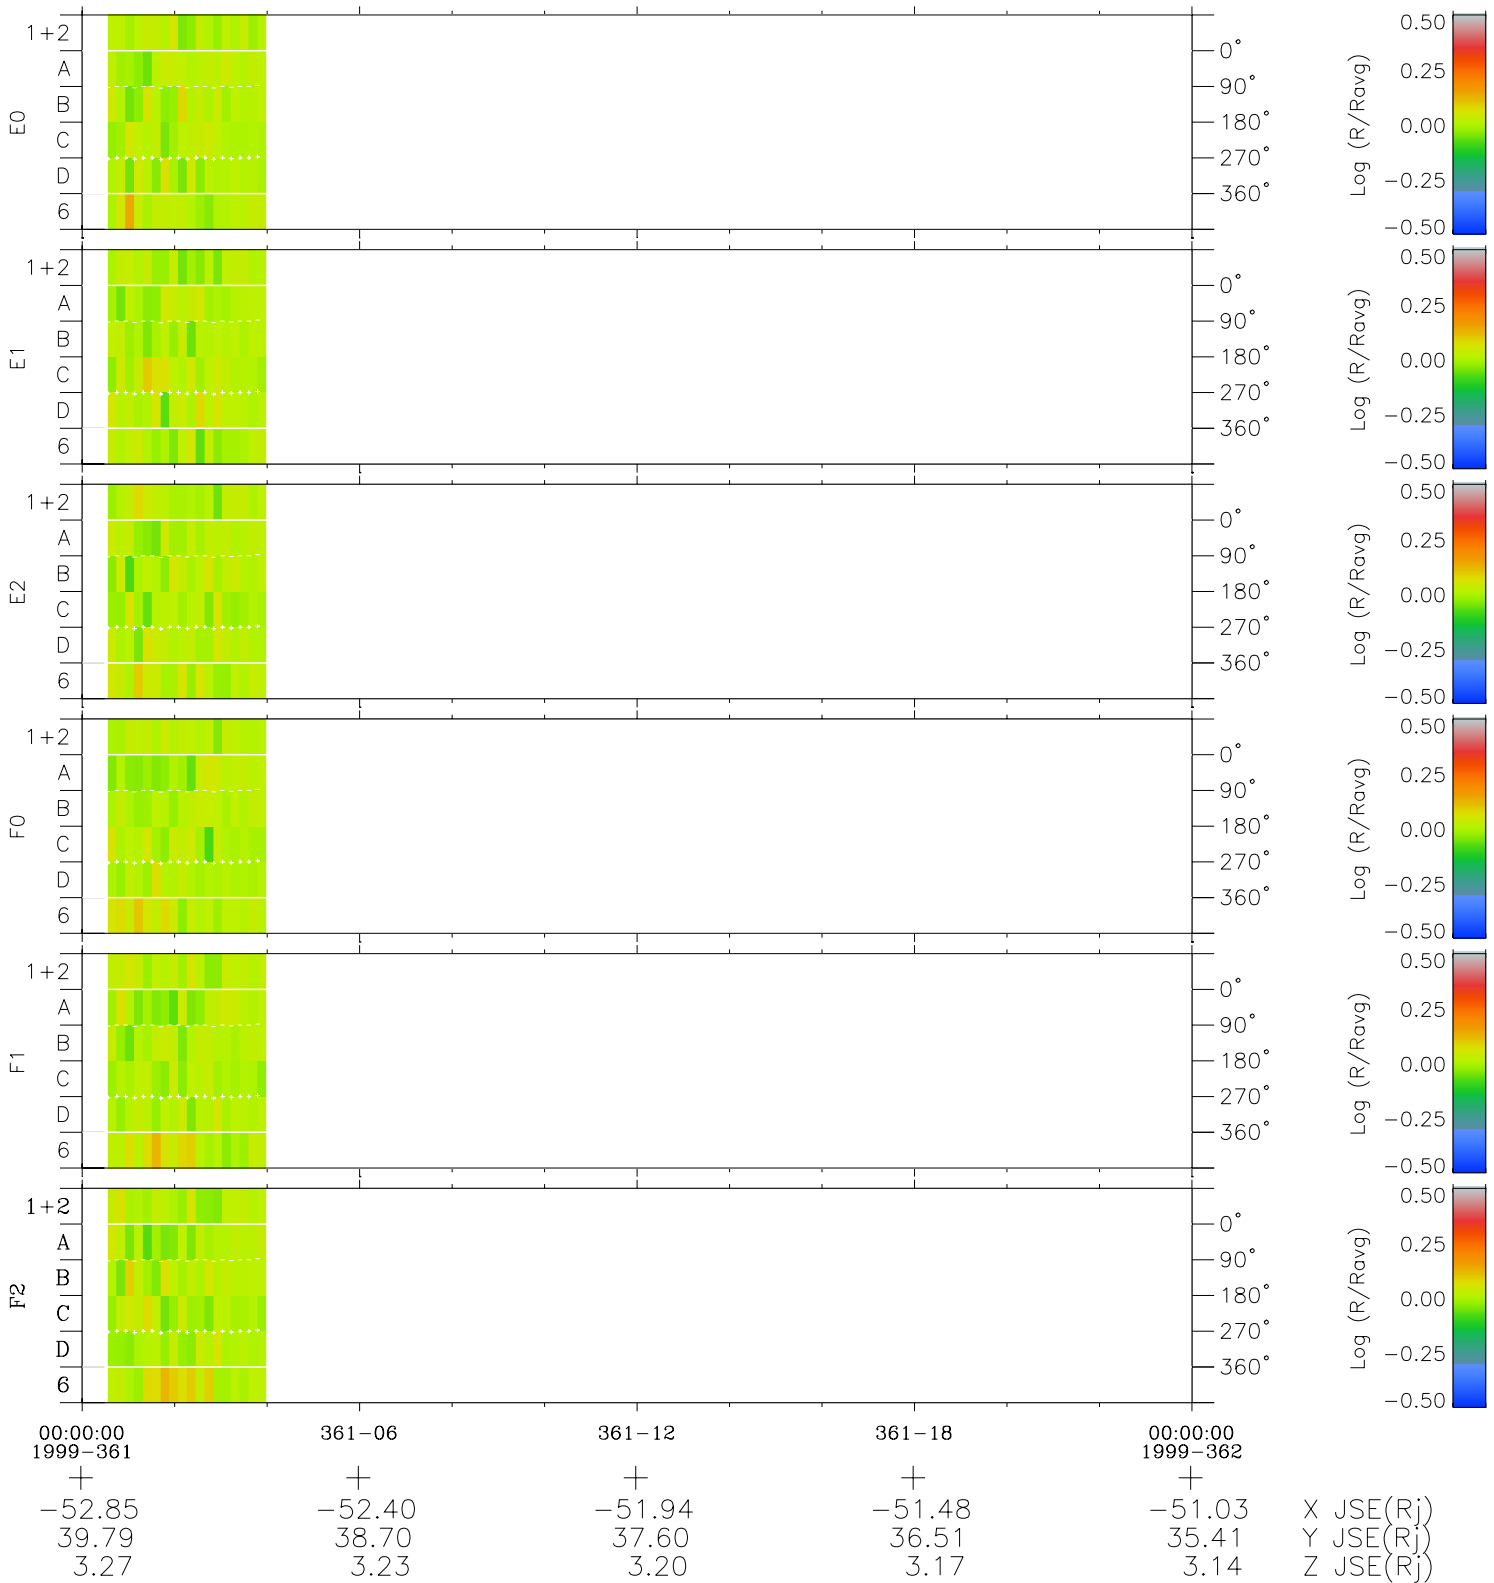

# Galileo EPD Real Time Azimuth Anisotropies 99361

Software Version: RTAZIM\_MEAN V 1.20  
 Data Production: 10-03-01  
 Plot Production: Mon Sep 17 03:47:45 2001  
 Color File: wondr3  
 Geofactor File: 1.1

◇ = Jupiter look direction  
 □ = Corotation look direction