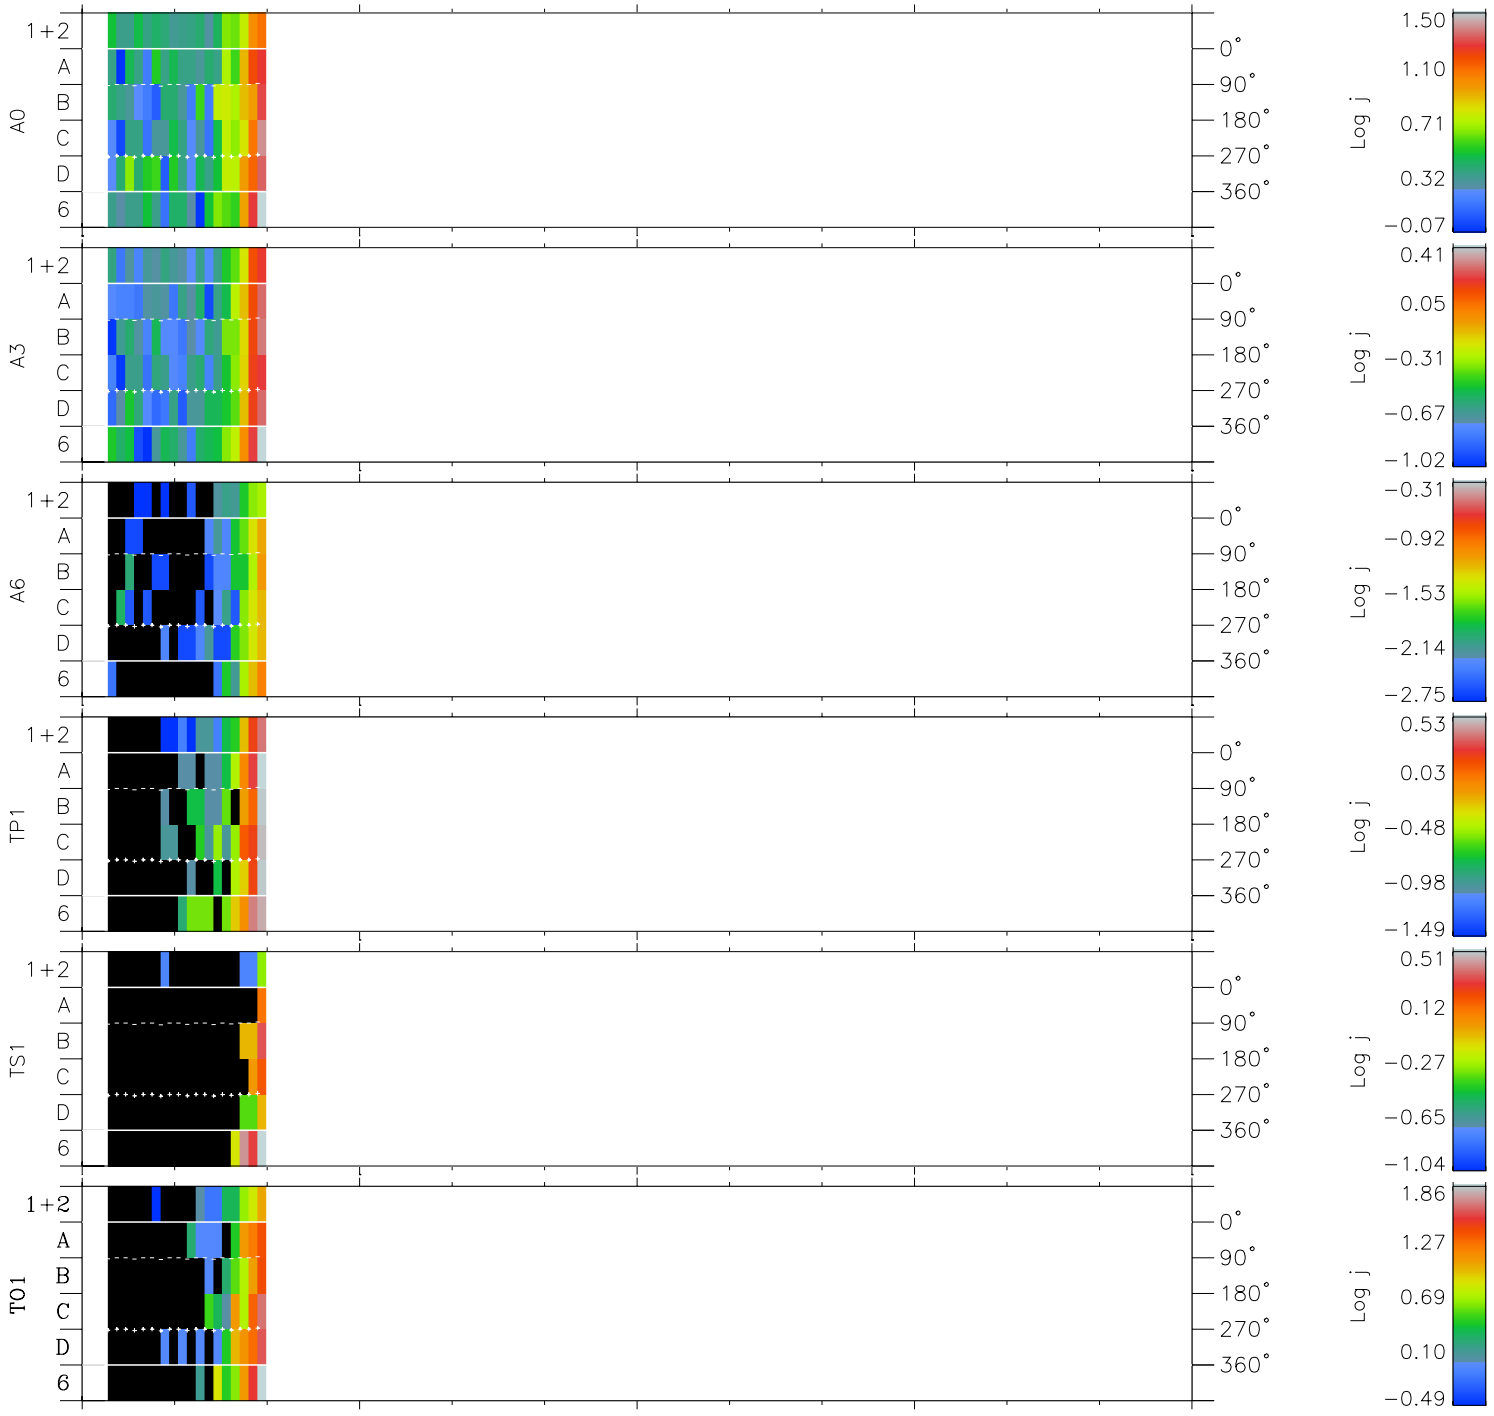

Galileo EPD Real Time Azimuth Anisotropies 99361

Software Version: RTAZIM_FLUX V 1.20
Data Production: 10-03-01
Plot Production: Mon Sep 17 03:47:48 2001
Color File: wondr3
Geofactor File: 1.1

00:00:00 1999-361	361-06	361-12	361-18	00:00:00 1999-362	
+	+	+	+	+	
-52.85	-52.40	-51.94	-51.48	-51.03	X JSE(R _j)
39.79	38.70	37.60	36.51	35.41	Y JSE(R _j)
3.27	3.23	3.20	3.17	3.14	Z JSE(R _j)

- ◇ = Jupiter look direction
- = Corotation look direction