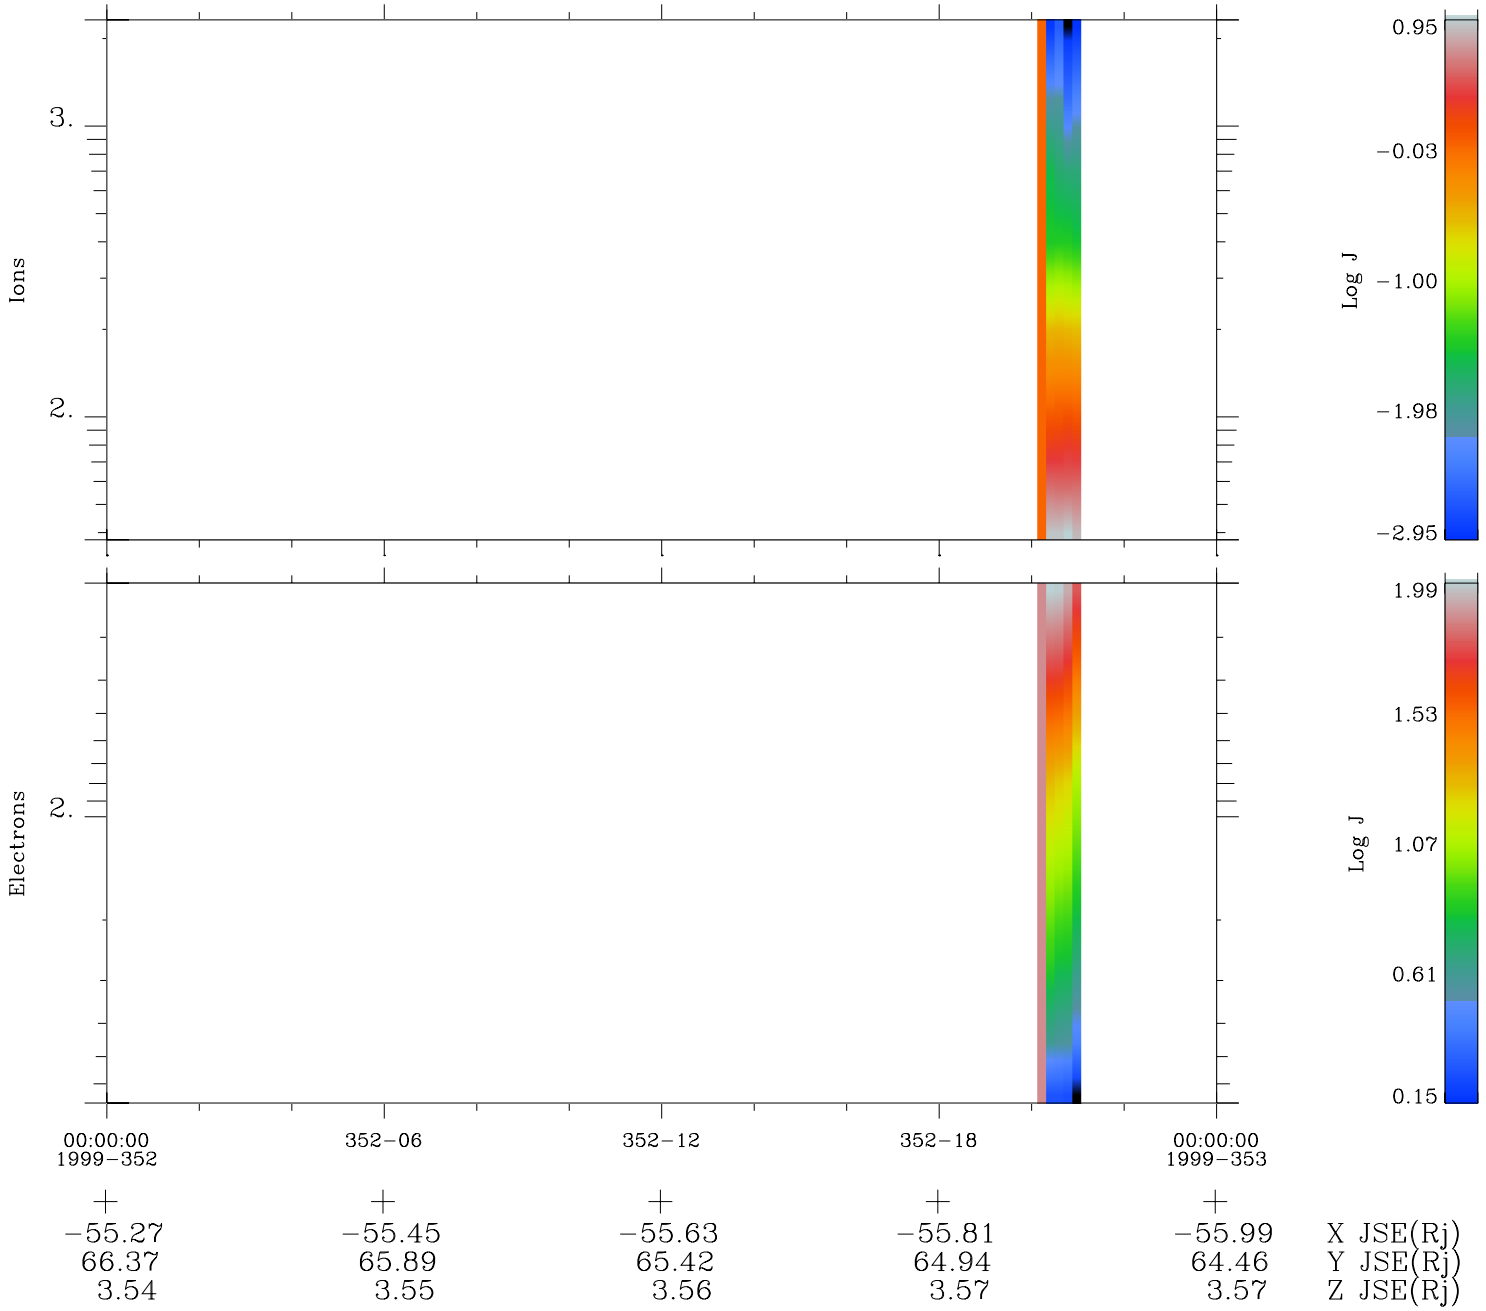

# Galileo EPD Real Time Omni Spectrum 99352

Software Version: RTSPEC\_OMNI V 1.20  
 Data Production: 10-03-01  
 Plot Production: Mon Sep 17 03:41:37 2001  
 Color File: wondr3  
 Geofactor File: 1.1

◇ = Jupiter look direction  
 □ = Corotation look direction