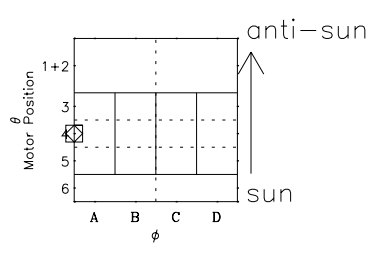

# Galileo EPD Real Time Omni Spectrum 99352

Software Version: RTSPEC\_OMNI V 1.20  
 Data Production: 10-03-01  
 Plot Production: Mon Sep 17 03:41:37 2001  
 Color File: wondr3  
 Geofactor File: 1.1

◇ = Jupiter look direction  
 □ = Corotation look direction