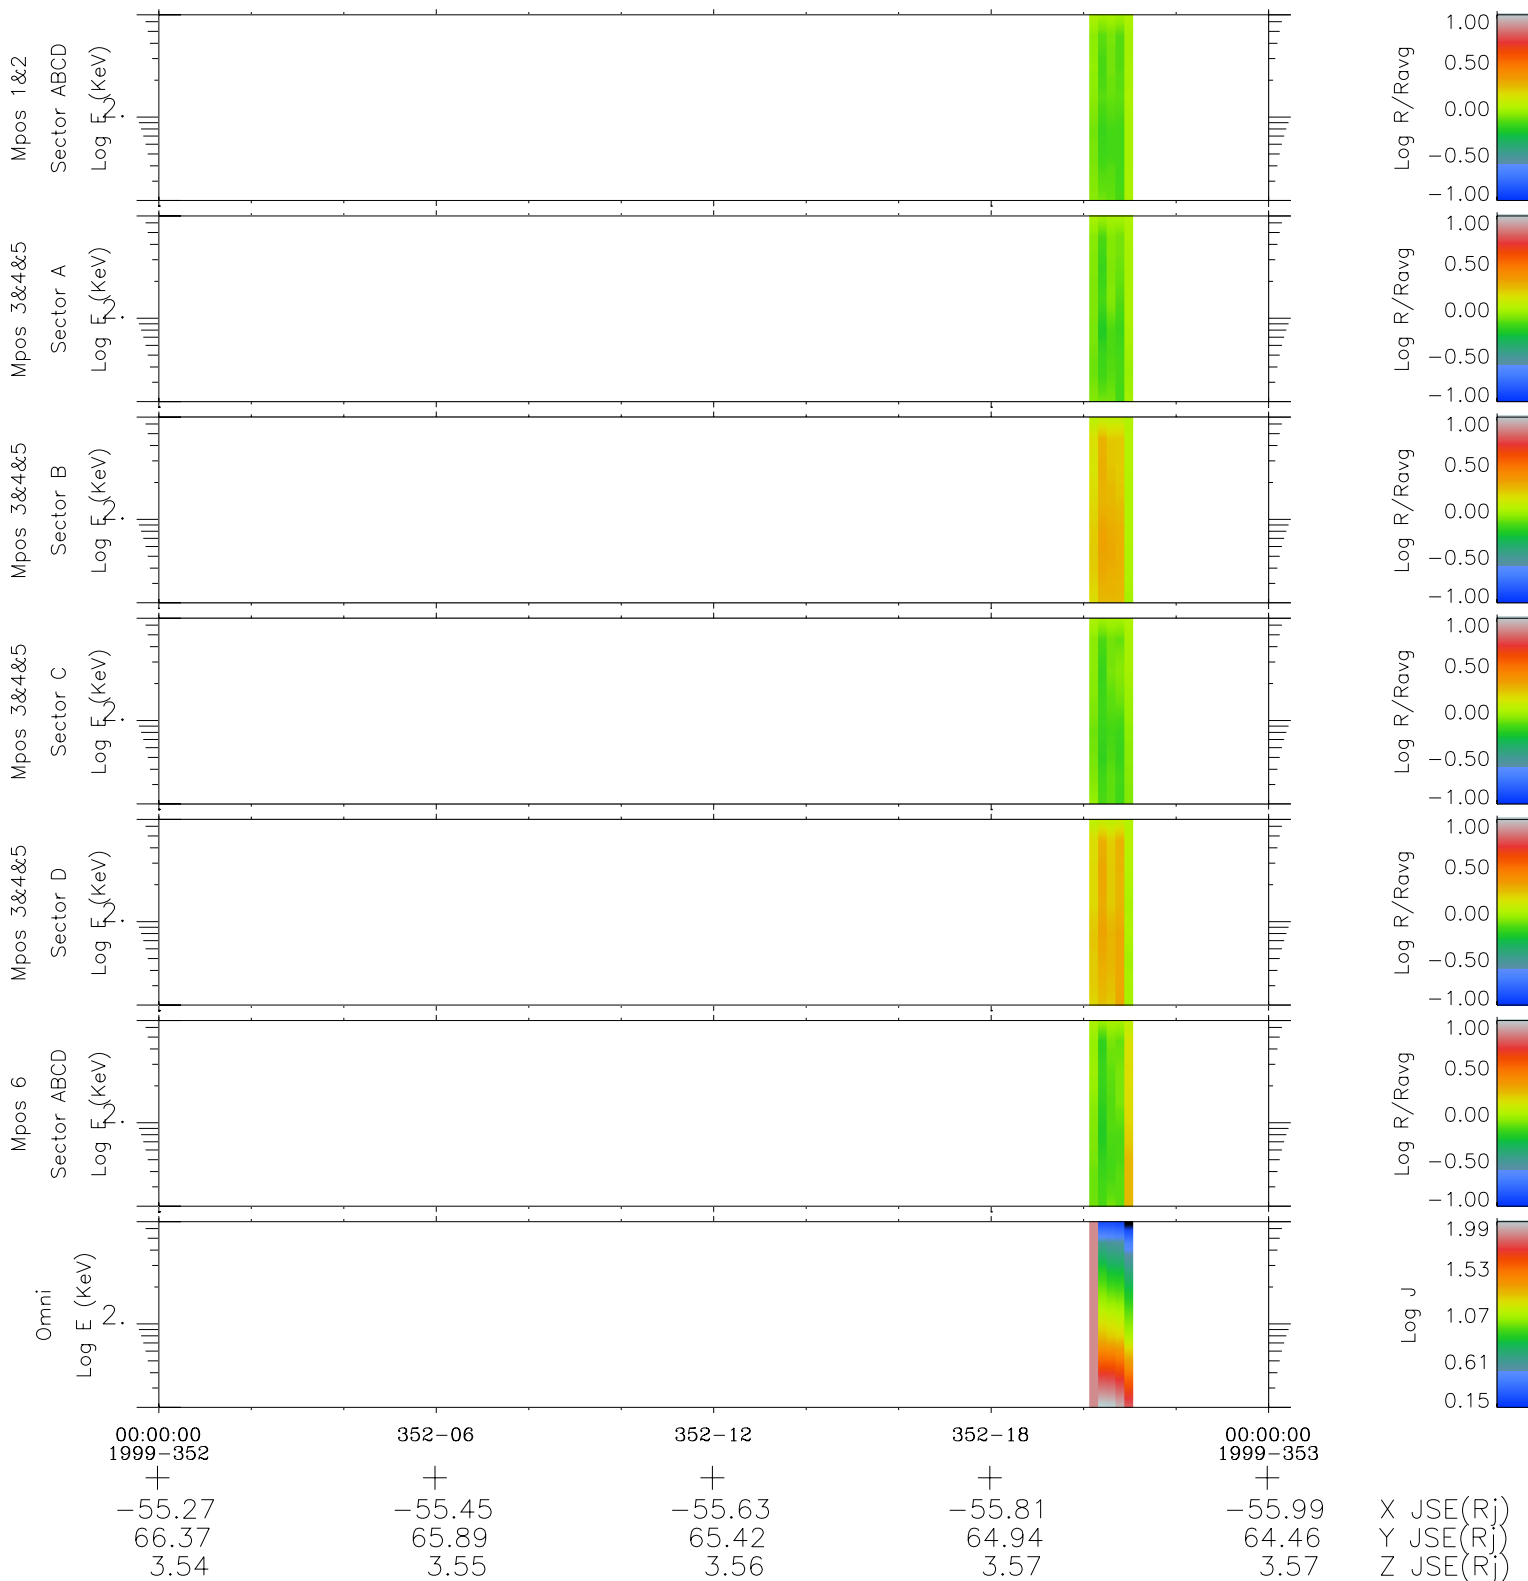

Galileo EPD Real Time R6 Electrons Spectra 99352

Software Version: RTSPEC_R6 V 1.20
 Data Production: 10-03-01
 Plot Production: Mon Sep 17 03:41:34 2001
 Color File: wondr3
 Geofactor File: 1.1

- ◇ = Jupiter look direction
- = Corotation look direction